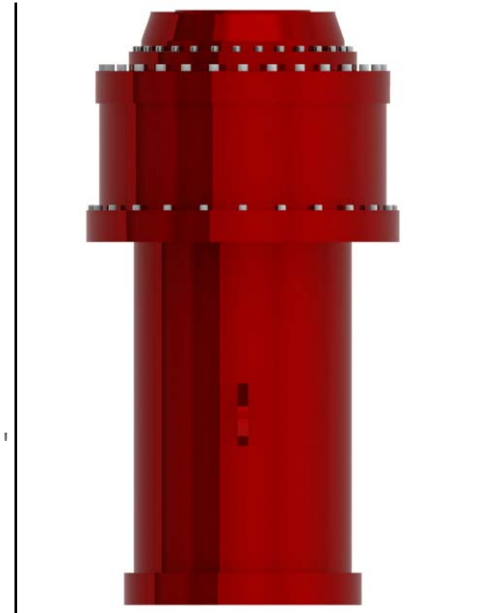

36" SLEEVE DIAGRAM FOR D100-13

36" SLEEVE FOR DD100-13
#286100
Weight: 16,521 lbs.