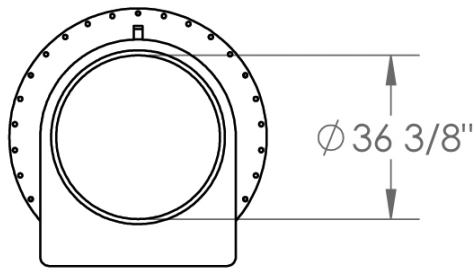

36" SLEEVE DIAGRAM FOR D100-13

36" SLEEVE FOR DD100-13
#286100
Weight: 16,521 lbs.