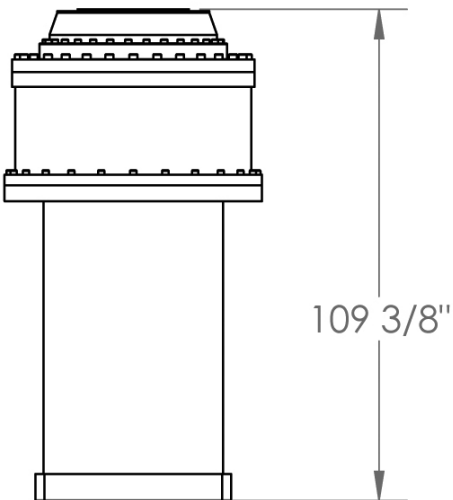

36" SLEEVE DIAGRAM FOR D100-13

36" SLEEVE FOR DD100-13
#286100
Weight: 16,521 lbs.