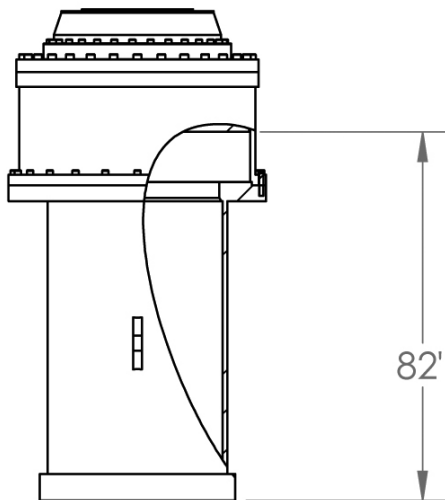

36" SLEEVE DIAGRAM FOR D100-13

36" SLEEVE FOR DD100-13
#286100
Weight: 16,521 lbs.