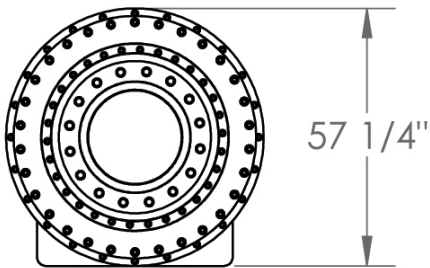

36" SLEEVE DIAGRAM FOR D100-13

36" SLEEVE FOR DD100-13
#286100
Weight: 16,521 lbs.