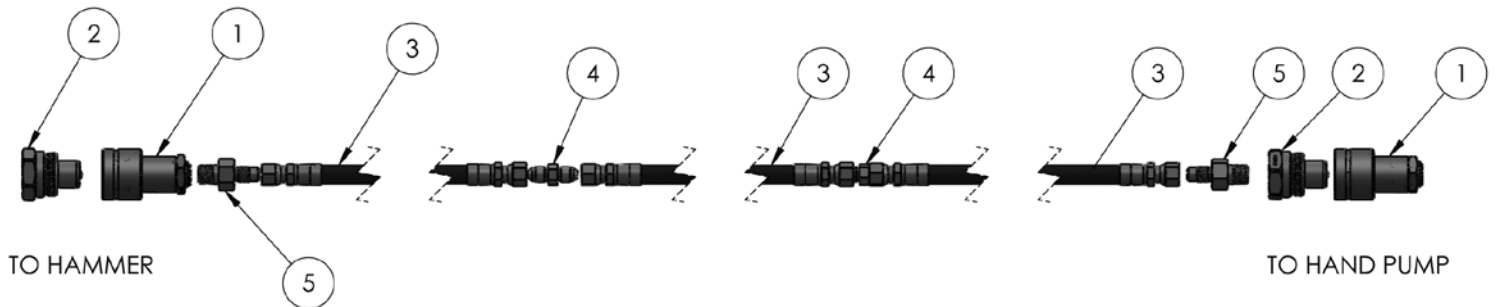

Hydraulic Hand Pump Continued....

*each part number links to web site part

ITEM NO.	PART NUMBER	DESCRIPTION	QTY.
1	55107	P-51 ENERPAC PUMP	1
2	55120	G25-SL600-CB SS PRESSURE GAUGE	1
3	55121	4SAE MALE TO 1/4 NPT MALE ADAPTER	1
4	55104	1/4 JIC FEMALE SWIVEL FITTING TO 1/4 JIC FEMALE SWIV- EL 1/4 PRESSURE HOSE	1
5	55122	RUBBER FOOT 1" X 1"-1/4-20 X 3/4 BOLT	4
6	55105	PLATE	1
7	55103	MANIFOLD COMPLETE	1
8	55123	4 SAE MALE TO 1/4 JIC MALE STRAIGHT ADAPTER	2
9	55124	M6 SPLIT LOCKWASHER	14
10	55125	M6-1.0 JAM NUT	10
11	55126	6-1.0 X 25 SOCKET HEAD CAPSCREW	4
12	55127	8MM SPLIT LOCKWASHERS	4
13	55128	8-1.25 X 30 HEX HEAD CAPSCREW	4
14	55108	CHAIN LINK #2/0 X 16"	1
15	55129	6MM FLAT WASHER	2
16	55130	6-1.0 X 20 HEX HEAD CAPSCREW	2
17	55131	3/8 NPT MALE TO 1/4 JIC MALE 90 ADAPTER	2
18	55109	1/4 JIC FEMALE SWIVEL FITTING TO 1/4 JIC FEMALE SWIV- EL HOSE TO TANK	1

**Manifold
Complete**

**each part number links to web site part*

ITEM NO.	PART NUMBER	DESCRIPTION	QTY.
1	55110	CXFA-XCN DIRECTION CHECK	1
2	55106	MANIFOLD	1
3	55111	DOERING DUMP VALVE	1
4	55112	NEEDLE VALVE	1
5	55113	RELIEF VALVE	1

**HAND PUMP 1/4" HOSE ASSEMBLY
150FT IN 50FT SECTIONS**

***each part number links to web site part**

ITEM NO.	PART NUMBER	DESCRIPTION	QTY.
1	55133	1/4" COUPLER NPFT SCREW TYPE QUICK DISCONNECT FEMALE	2
2	55134	1/4" 3000 SERIES NIPPLE NPFT SCREW TYPE QUICK DISCONNECT MALE	2
3	8000440	4 FEMALE JIC TO 4 FEMALE JIC 1/4 HOSE 50FT	3
4	55137	4 JIC MALE TO 4 JIC MALE STRAIGHT ADAPTER	2
5	8001067	1/4 NPT MALE TO 1/4 JIC MALE STRAIGHT ADAPTER	2