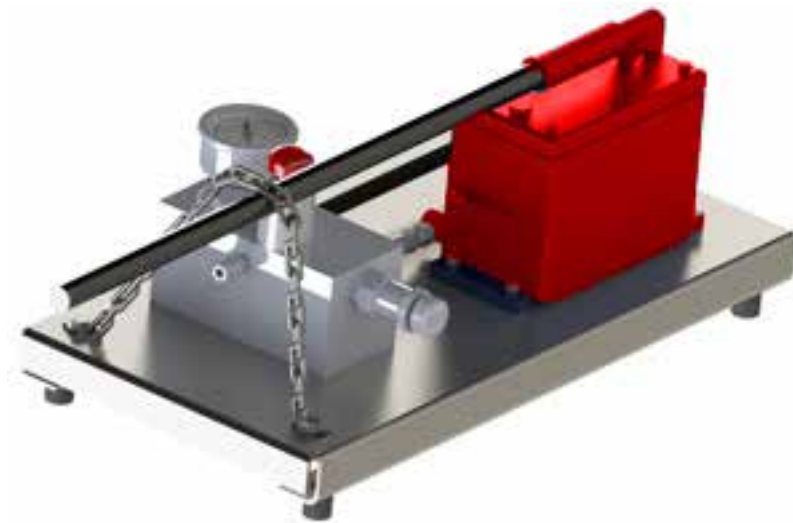

PILECO INC.

HAND PUMP
Parts Manual

Hand Pump Manual

Hydraulic Hand Pump	page # 3-4
Manifold Complete	page # 5
Hand Pump 1/4" Hose assembly	page # 6

Hydraulic Hand Pump Assembly

Continued...

Hydraulic Hand Pump Assembly

Hydraulic Hand Pump Continued....

*each part number links to web site part

ITEM NO.	PART NUMBER	DESCRIPTION	QTY.
1	55107	P-51 ENERPAC PUMP	1
2	55120	G25-SL600-CB SS PRESSURE GAUGE	1
3	55121	4SAE MALE TO 1/4 NPT MALE ADAPTER	1
4	55104	1/4 JIC FEMALE SWIVEL FITTING TO 1/4 JIC FEMALE SWIV- EL 1/4 PRESSURE HOSE	1
5	55122	RUBBER FOOT 1" X 1"-1/4-20 X 3/4 BOLT	4
6	55105	PLATE	1
7	55103	MANIFOLD COMPLETE	1
8	55123	4 SAE MALE TO 1/4 JIC MALE STRAIGHT ADAPTER	2
9	55124	M6 SPLIT LOCKWASHER	14
10	55125	M6-1.0 JAM NUT	10
11	55126	6-1.0 X 25 SOCKET HEAD CAPSCREW	4
12	55127	8MM SPLIT LOCKWASHERS	4
13	55128	8-1.25 X 30 HEX HEAD CAPSCREW	4
14	55108	CHAIN LINK #2/0 X 16"	1
15	55129	6MM FLAT WASHER	2
16	55130	6-1.0 X 20 HEX HEAD CAPSCREW	2
17	55131	3/8 NPT MALE TO 1/4 JIC MALE 90 ADAPTER	2
18	55109	1/4 JIC FEMALE SWIVEL FITTING TO 1/4 JIC FEMALE SWIV- EL HOSE TO TANK	1

**Manifold
Complete**

**each part number links to web site part*

ITEM NO.	PART NUMBER	DESCRIPTION	QTY.
1	55110	CXFA-XCN DIRECTION CHECK	1
2	55106	MANIFOLD	1
3	55111	DOERING DUMP VALVE	1
4	55112	NEEDLE VALVE	1
5	55113	RELIEF VALVE	1

**HAND PUMP 1/4" HOSE ASSEMBLY
150FT IN 50FT SECTIONS**

***each part number links to web site part**

ITEM NO.	PART NUMBER	DESCRIPTION	QTY.
1	55133	1/4" COUPLER NPFT SCREW TYPE QUICK DISCONNECT FEMALE	2
2	55134	1/4" 3000 SERIES NIPPLE NPFT SCREW TYPE QUICK DISCONNECT MALE	2
3	8000440	4 FEMALE JIC TO 4 FEMALE JIC 1/4 HOSE 50FT	3
4	55137	4 JIC MALE TO 4 JIC MALE STRAIGHT ADAPTER	2
5	8001067	1/4 NPT MALE TO 1/4 JIC MALE STRAIGHT ADAPTER	2