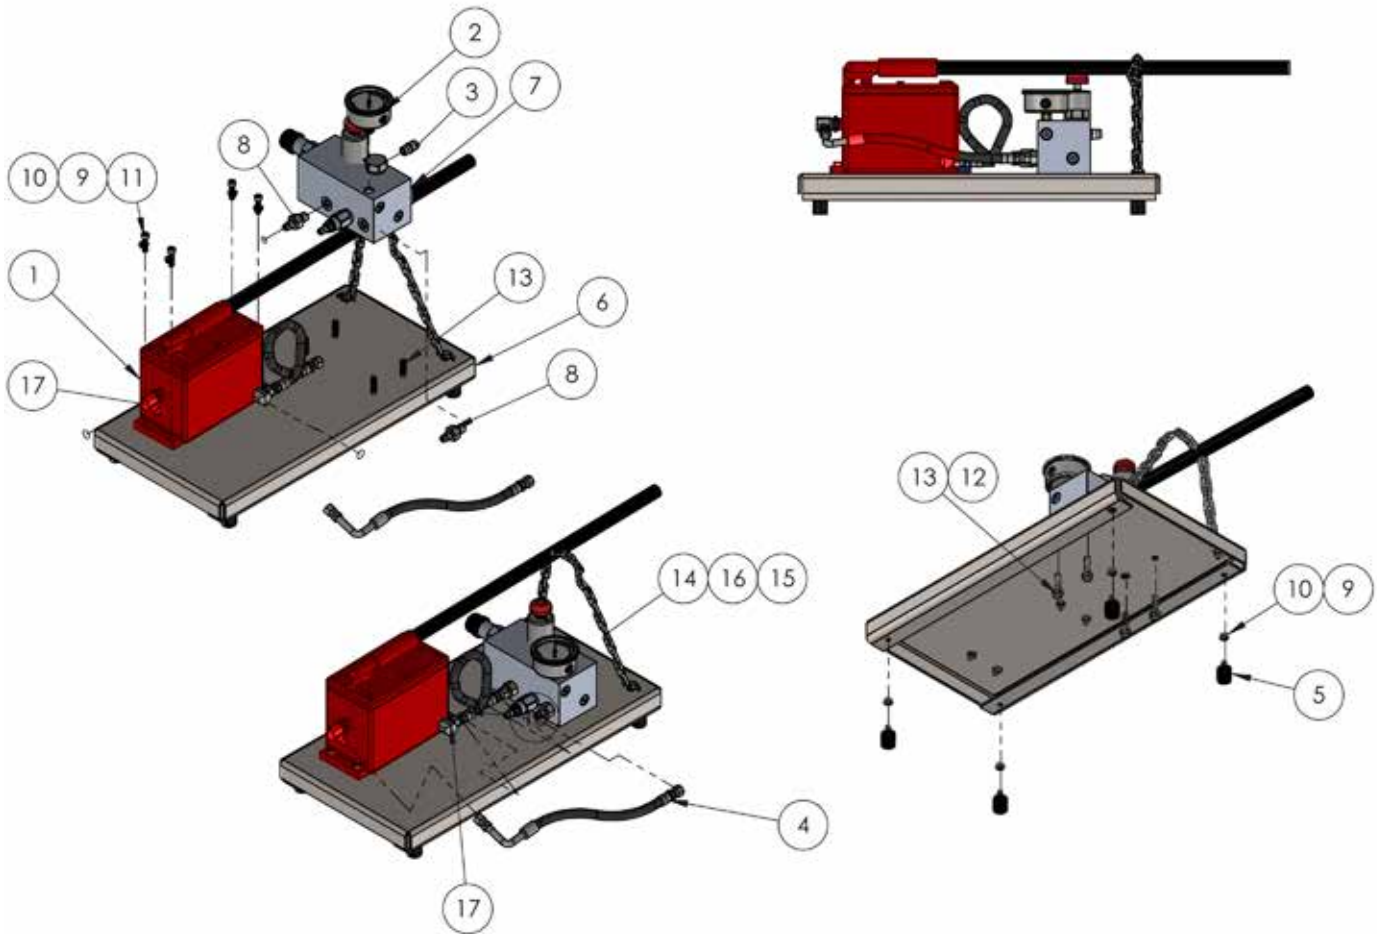

PILECO INC.

HAND PUMP
Parts Manual

Hand Pump Manual

Hydraulic Hand Pump	page # 3-4
Manifold Complete	page # 5
Hand Pump 1/4" Hose assembly	page # 6

Hydraulic Hand Pump Assembly

Continued...

Hydraulic Hand Pump Assembly

Hydraulic Hand Pump Continued....

*each part number links to web site part

ITEM NO.	PART NUMBER	DESCRIPTION	QTY.
1	55107	P-51 ENERPAC PUMP	1
2	55120	G25-SL600-CB SS PRESSURE GAUGE	1
3	55121	4SAE MALE TO 1/4 NPT MALE ADAPTER	1
4	55104	1/4 JIC FEMALE SWIVEL FITTING TO 1/4 JIC FEMALE SWIV- EL 1/4 PRESSURE HOSE	1
5	55122	RUBBER FOOT 1" X 1"-1/4-20 X 3/4 BOLT	4
6	55105	PLATE	1
7	55103	MANIFOLD COMPLETE	1
8	55123	4 SAE MALE TO 1/4 JIC MALE STRAIGHT ADAPTER	2
9	55124	M6 SPLIT LOCKWASHER	14
10	55125	M6-1.0 JAM NUT	10
11	55126	6-1.0 X 25 SOCKET HEAD CAPSCREW	4
12	55127	8MM SPLIT LOCKWASHERS	4
13	55128	8-1.25 X 30 HEX HEAD CAPSCREW	4
14	55108	CHAIN LINK #2/0 X 16"	1
15	55129	6MM FLAT WASHER	2
16	55130	6-1.0 X 20 HEX HEAD CAPSCREW	2
17	55131	3/8 NPT MALE TO 1/4 JIC MALE 90 ADAPTER	2
18	55109	1/4 JIC FEMALE SWIVEL FITTING TO 1/4 JIC FEMALE SWIV- EL HOSE TO TANK	1

**Manifold
Complete**

**each part number links to web site part*

ITEM NO.	PART NUMBER	DESCRIPTION	QTY.
1	55110	CXFA-XCN DIRECTION CHECK	1
2	55106	MANIFOLD	1
3	55111	DOERING DUMP VALVE	1
4	55112	NEEDLE VALVE	1
5	55113	RELIEF VALVE	1

**HAND PUMP 1/4" HOSE ASSEMBLY
150FT IN 50FT SECTIONS**

***each part number links to web site part**

ITEM NO.	PART NUMBER	DESCRIPTION	QTY.
1	55133	1/4" COUPLER NPFT SCREW TYPE QUICK DISCONNECT FEMALE	2
2	55134	1/4" 3000 SERIES NIPPLE NPFT SCREW TYPE QUICK DISCONNECT MALE	2
3	8000440	4 FEMALE JIC TO 4 FEMALE JIC 1/4 HOSE 50FT	3
4	55137	4 JIC MALE TO 4 JIC MALE STRAIGHT ADAPTER	2
5	8001067	1/4 NPT MALE TO 1/4 JIC MALE STRAIGHT ADAPTER	2