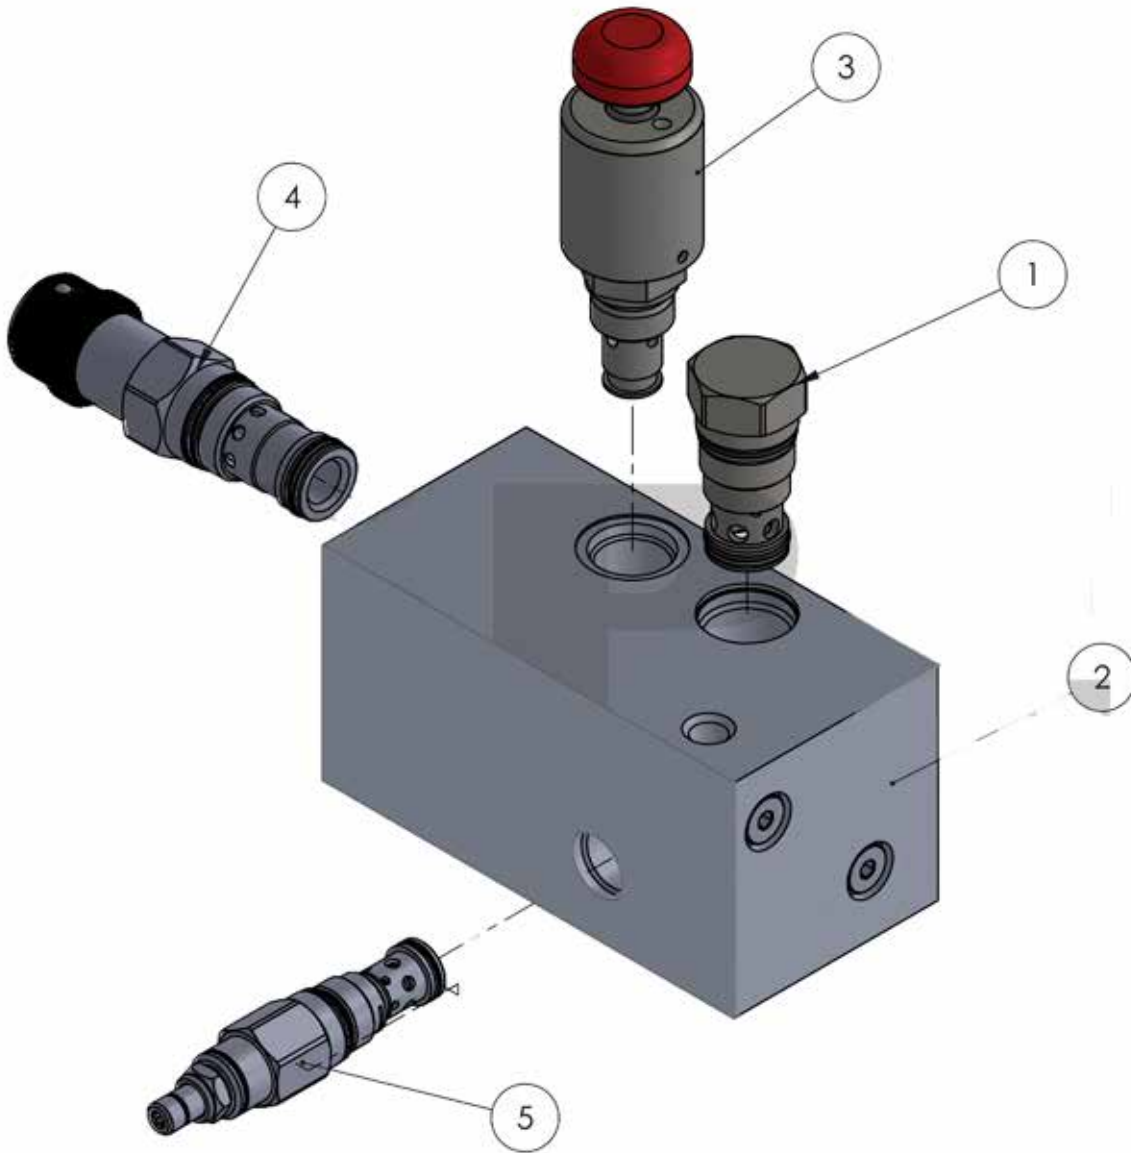

PILECO INC.

HAND PUMP
Parts Manual

Hand Pump Manual

Hydraulic Hand Pump	page # 3-4
Manifold Complete	page # 5
Hand Pump 1/4" Hose assembly	page # 6

Hydraulic Hand Pump Assembly

Continued...

Hydraulic Hand Pump Assembly

Hydraulic Hand Pump Continued....

*each part number links to web site part

ITEM NO.	PART NUMBER	DESCRIPTION	QTY.
1	55107	P-51 ENERPAC PUMP	1
2	55120	G25-SL600-CB SS PRESSURE GAUGE	1
3	55121	4SAE MALE TO 1/4 NPT MALE ADAPTER	1
4	55104	1/4 JIC FEMALE SWIVEL FITTING TO 1/4 JIC FEMALE SWIV- EL 1/4 PRESSURE HOSE	1
5	55122	RUBBER FOOT 1" X 1"-1/4-20 X 3/4 BOLT	4
6	55105	PLATE	1
7	55103	MANIFOLD COMPLETE	1
8	55123	4 SAE MALE TO 1/4 JIC MALE STRAIGHT ADAPTER	2
9	55124	M6 SPLIT LOCKWASHER	14
10	55125	M6-1.0 JAM NUT	10
11	55126	6-1.0 X 25 SOCKET HEAD CAPSCREW	4
12	55127	8MM SPLIT LOCKWASHERS	4
13	55128	8-1.25 X 30 HEX HEAD CAPSCREW	4
14	55108	CHAIN LINK #2/0 X 16"	1
15	55129	6MM FLAT WASHER	2
16	55130	6-1.0 X 20 HEX HEAD CAPSCREW	2
17	55131	3/8 NPT MALE TO 1/4 JIC MALE 90 ADAPTER	2
18	55109	1/4 JIC FEMALE SWIVEL FITTING TO 1/4 JIC FEMALE SWIV- EL HOSE TO TANK	1

**Manifold
Complete**

**each part number links to web site part*

ITEM NO.	PART NUMBER	DESCRIPTION	QTY.
1	55110	CXFA-XCN DIRECTION CHECK	1
2	55106	MANIFOLD	1
3	55111	DOERING DUMP VALVE	1
4	55112	NEEDLE VALVE	1
5	55113	RELIEF VALVE	1

**HAND PUMP 1/4" HOSE ASSEMBLY
150FT IN 50FT SECTIONS**

***each part number links to web site part**

ITEM NO.	PART NUMBER	DESCRIPTION	QTY.
1	55133	1/4" COUPLER NPFT SCREW TYPE QUICK DISCONNECT FEMALE	2
2	55134	1/4" 3000 SERIES NIPPLE NPFT SCREW TYPE QUICK DISCONNECT MALE	2
3	8000440	4 FEMALE JIC TO 4 FEMALE JIC 1/4 HOSE 50FT	3
4	55137	4 JIC MALE TO 4 JIC MALE STRAIGHT ADAPTER	2
5	8001067	1/4 NPT MALE TO 1/4 JIC MALE STRAIGHT ADAPTER	2