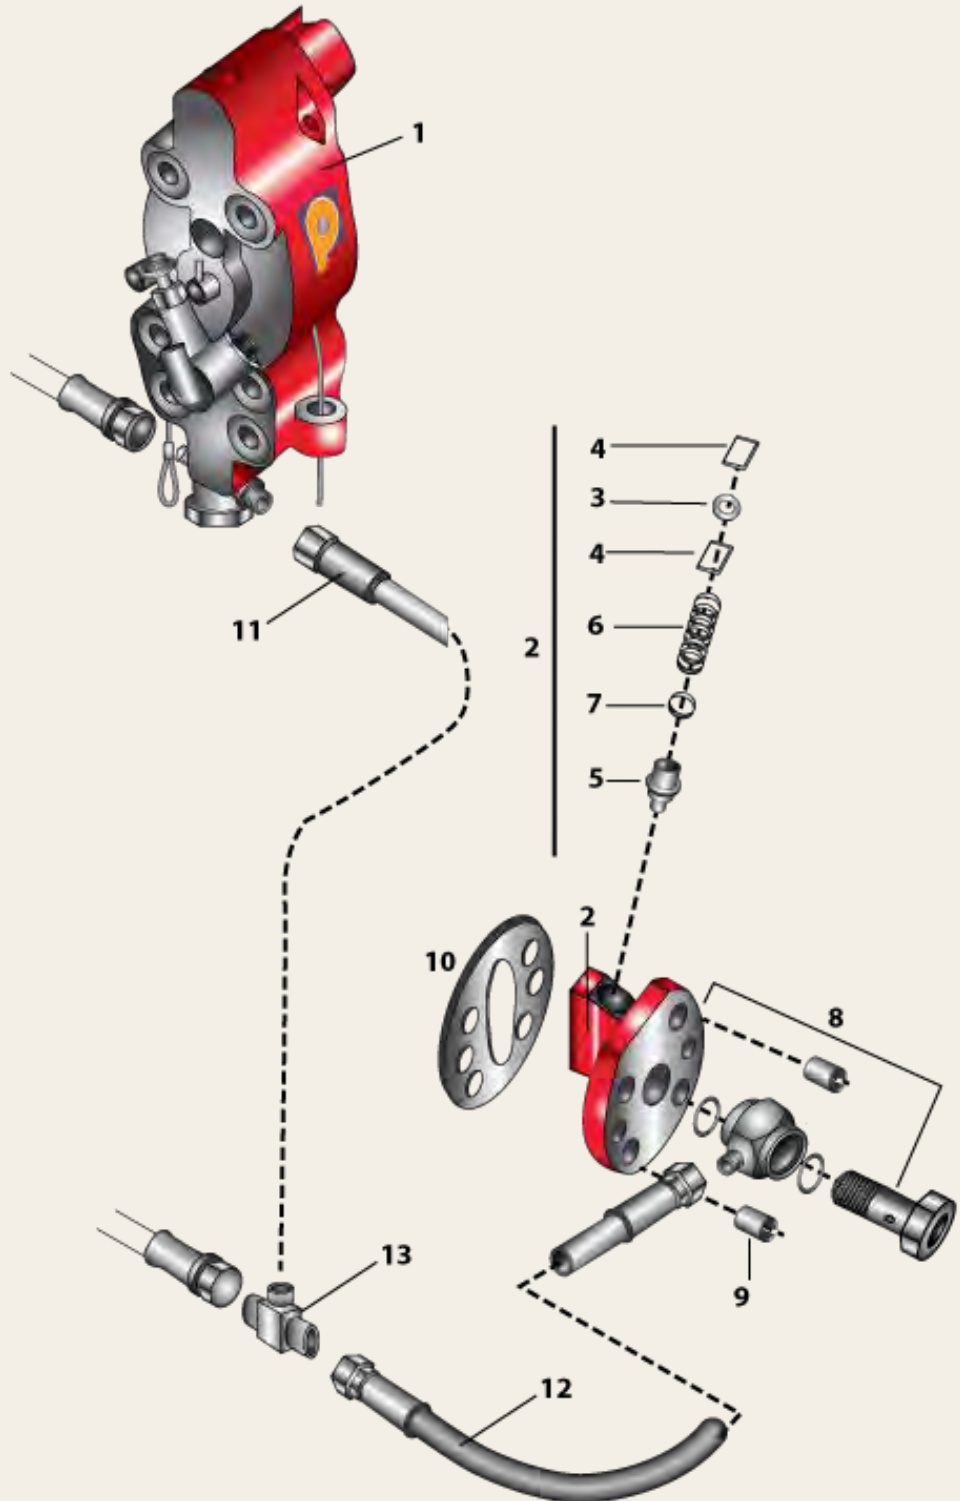

Fuel Injection Device

Parts # 66947

Parts Book

D80-23

Spare Parts List

Pos	Order No.	Pg	Description	Qty
	66947		Fuel Injection Device cml	
1	66948	10	Variable-Delivery Fuel Pump	1
2	104675		Injection Valve cml.	4
3	64461		Spring Washer	4
4	64460		Locking Plate	8
5	63843		Valve Piston	4
6	97569		Pressure Spring 15.4x32.8x1.6	4
7	97573		Adjusting Washer	8
8	97038		Thread Pipe Joint	4
9	95633		Dowel Pin 21x28	8
10	45647		Gasket	4
11	98633		High Pressure Hose 0.92m long	2
12	98770		High Pressure Hose 0.285m long	4
13	98812		Threaded Pipe Joint	2