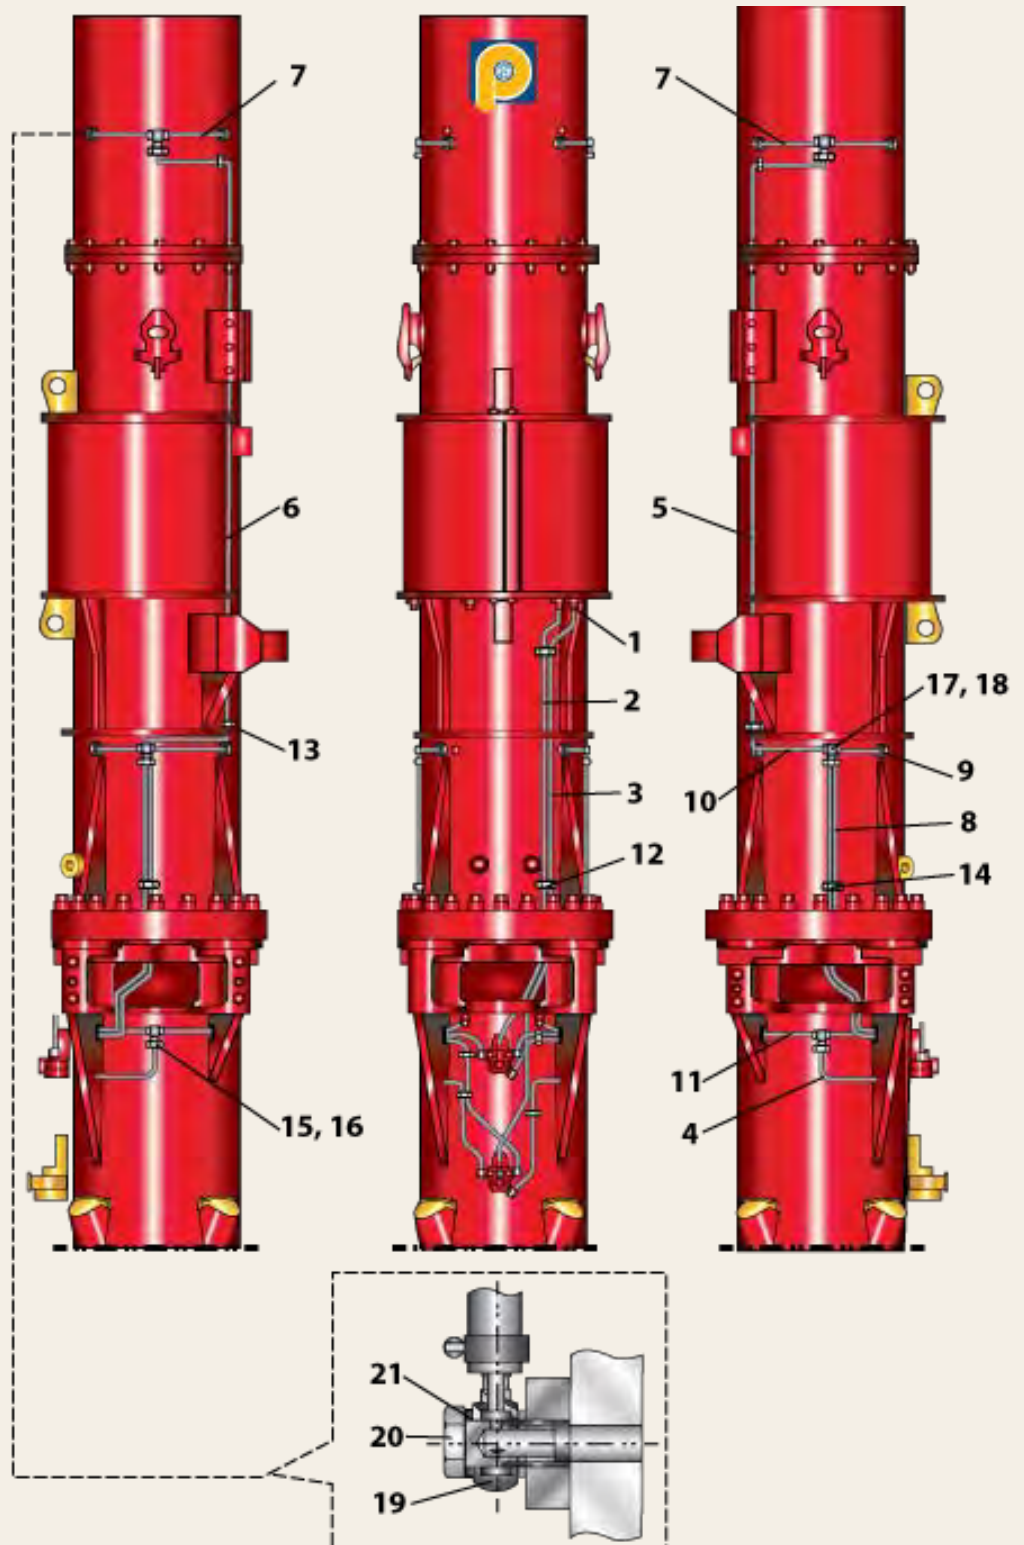

Pos	Order No.	Pg	Description	Qty
	109854		Lube Line with Connecting Parts	
1	94299		Hose Clamp 5/8"-1"	2
2	98549		Hose 2m long	1
3	98561		Hose 2.5m long	1
4	109862		Hose 1m long	2
5	43323		Hose 5.24m long	1
6	109864		Hose 4.8m long	1
7	43328		Hose 0.37m long	4
8	109861		Hose 1.65m long	2
9	41988		Hose 0.22m long	2
10	41989		Hose 0.31m long	2
11	41987		Hose 0.45m long	4
12	41965		Clip	2
13	41982		Clip	6
14	43478		Clip	6
15	2932		Clip	4
16	93412		Locking Screw M8X12	28
17	94522		T-Piece	6
18	95115		Hose Clamp 7/16-5/8"	36
19	97949		Ring Nipple	12
20	97948		Hollow Screw	12
21	91417		Sealing Ring	24