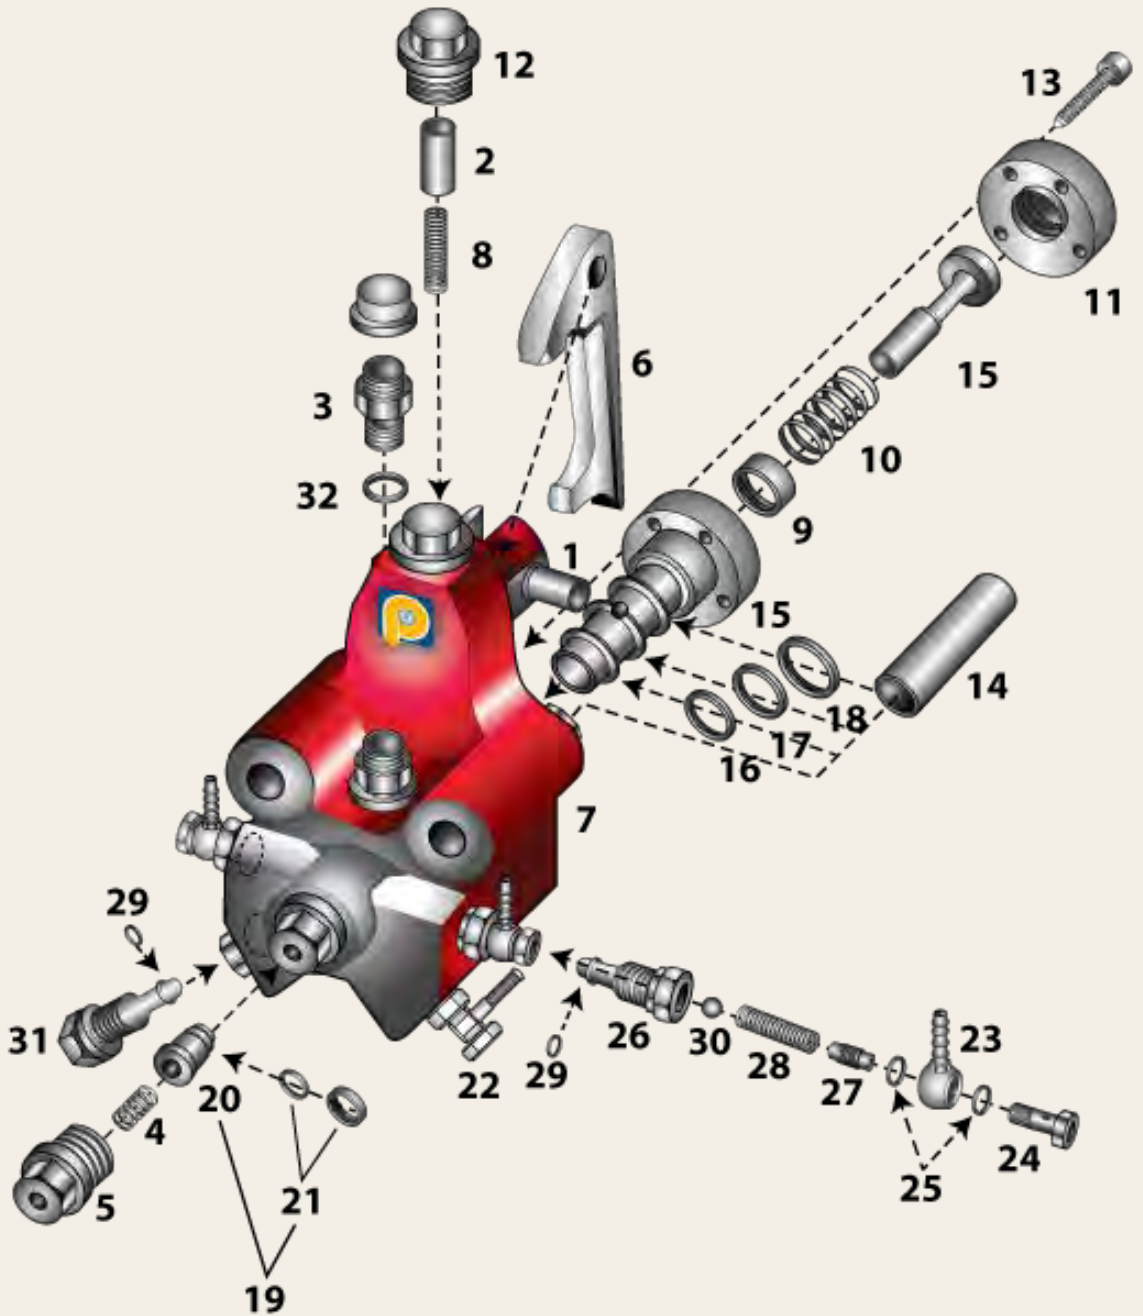

D80-23

Variable-Delivery Fuel Pump

Parts # 66948

Parts Book

D80-23

Spare Parts List

Pos	Order No.	Pg	Description	Qty
	66948		Variable-Delivery Fuel Pump	1
1	90002		Sealing Ring A18x22	2
2	93055		Plug Screw M18x1.5	2
3	62125		Pressure Piece cmpl	1
4	62124		Push Cap	1
5	97332		Adjusting Washer 8.2x19.8x0.3	1
5	97333		Adjusting Washer 8.2x19.8x0.5	1
5	97334		Adjusting Washer 8.2x19.8x0.6	1
5	97348		Adjusting Washer 8.2x19.8x0.4	1
6	62126		Push Rod	1
7	22046		Pressure Spring 14.5x34x1	1
8	90150		Dowel Pin 6x40	1
9	22049		Screen Pin	1
10	22044		Pressure Spring 5.5x20x1.2	1
11	91296		O Ring 22x3	1
12	22052		Cam	1
13	22051		Cam	1
14	22245		Spring	1
15	22043		Pump Lever Pin	1
16	41869		Pump Lever	1
17	22062		Swivel Spring	1
18	92996		O Ring 35x2.5	1
19	22060		Pressure Spring 28x67.2x3.5	1
20	22058		Spring Retaining Collar	1
21	22059		Conical Ring (2 pcs)	1
22	43287		Guide Sleeve	1
23	43994		Holder Ring	1
24	94315		Dowel Pin 28x80	4
25	92031		Sealing Ring A20x24	1
26	93456		Locking Screw M8x50	1
27	43308		Switch Shaft	1
28	67207		Pump Element 32mm	1
29	95933		O Ring 42x3	1
30	91322		O Ring 44x3	1
31	91339		O Ring 40x2.5	1
32	22040		Rope Disc	1
33	43289		Pump Body	1
34	90137		Dowel Pin 6x28	1
35	90155		Dowel Pin 5x40	1
36	17546		Regulating Rope	2
37	43291		Pump Cover	1
38	60827		Check-Non-Return Valve	1
39	41863		Suction Valve	1
40	41868		Stop Valve	1

Pump Cover

Parts # 43291

Parts Book

D80-23

Spare Parts List

Pos	Order No	Pg	Description	Qty
1	43291		Pump Cover cml	1
2	22050		Ring	1
3	22796		Stop	1
4	43307		Stop Pin	1
5	90231		Dowel Pin 10x32	1
6	60827		Check-Non-Return Valve cml.	1
7	43287		Housing	1
8	43299		Valve Piston	1
9	22034		Pressure Spring	1
10	60195		Ring Nipple	1
11	60194		Screw	1
12	41868		Stop Valve cml.	1
13	43279		Pressure Spring	1
14	94316		O Ring 12x3	1
15	98929		Pressure Spring	1
16	91894		O Ring 8x3	1
17	95768		Circlip 20x1	1
18	98511		Ball 8.73mm	1
19	41863		Suction Valve cml.	1