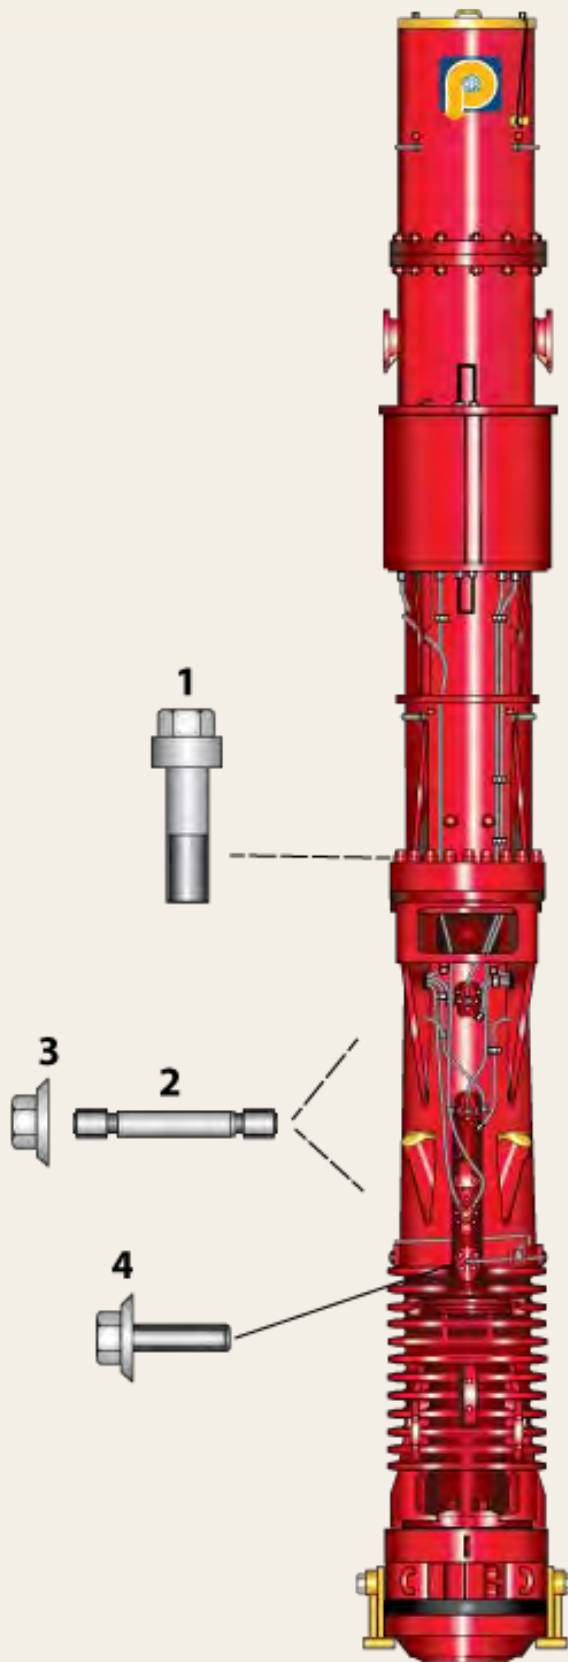

D80-23

Variable-Delivery Fuel Pump

Parts # 66948

Parts Book

D80-23

Spare Parts List

Pos	Order No.	Pg	Description	Qty
	66948		Variable-Delivery Fuel Pump	1
1	90002		Sealing Ring A18x22	2
2	93055		Plug Screw M18x1.5	2
3	62125		Pressure Piece cmpl	1
4	62124		Push Cap	1
5	97332		Adjusting Washer 8.2x19.8x0.3	1
5	97333		Adjusting Washer 8.2x19.8x0.5	1
5	97334		Adjusting Washer 8.2x19.8x0.6	1
5	97348		Adjusting Washer 8.2x19.8x0.4	1
6	62126		Push Rod	1
7	22046		Pressure Spring 14.5x34x1	1
8	90150		Dowel Pin 6x40	1
9	22049		Screen Pin	1
10	22044		Pressure Spring 5.5x20x1.2	1
11	91296		O Ring 22x3	1
12	22052		Cam	1
13	22051		Cam	1
14	22245		Spring	1
15	22043		Pump Lever Pin	1
16	41869		Pump Lever	1
17	22062		Swivel Spring	1
18	92996		O Ring 35x2.5	1
19	22060		Pressure Spring 28x67.2x3.5	1
20	22058		Spring Retaining Collar	1
21	22059		Conical Ring (2 pcs)	1
22	43287		Guide Sleeve	1
23	43994		Holder Ring	1
24	94315		Dowel Pin 28x80	4
25	92031		Sealing Ring A20x24	1
26	93456		Locking Screw M8x50	1
27	43308		Switch Shaft	1
28	67207		Pump Element 32mm	1
29	95933		O Ring 42x3	1
30	91322		O Ring 44x3	1
31	91339		O Ring 40x2.5	1
32	22040		Rope Disc	1
33	43289		Pump Body	1
34	90137		Dowel Pin 6x28	1
35	90155		Dowel Pin 5x40	1
36	17546		Regulating Rope	2
37	43291		Pump Cover	1
38	60827		Check-Non-Return Valve	1
39	41863		Suction Valve	1
40	41868		Stop Valve	1

Set Connecting Parts

Part # 100254

Parts Book

D80-23

Spare Parts List

Pos	Order No.	Pg	Description	Qty
	100254		Set Connecting Parts cml	1
			Upper Cylinder	
1	20038		Hex Bolt M36x210	18
			Fuel Pump	
2	20189		Stud Bolt M16	6
3	94722		Locking Nut M16	6
			Lube Pump	
2	20189		Pump Stud M16	4
3	94722		Locking Nut M16	4
			Injection Valve	
4	95639		Locking Bolt M16x45	16