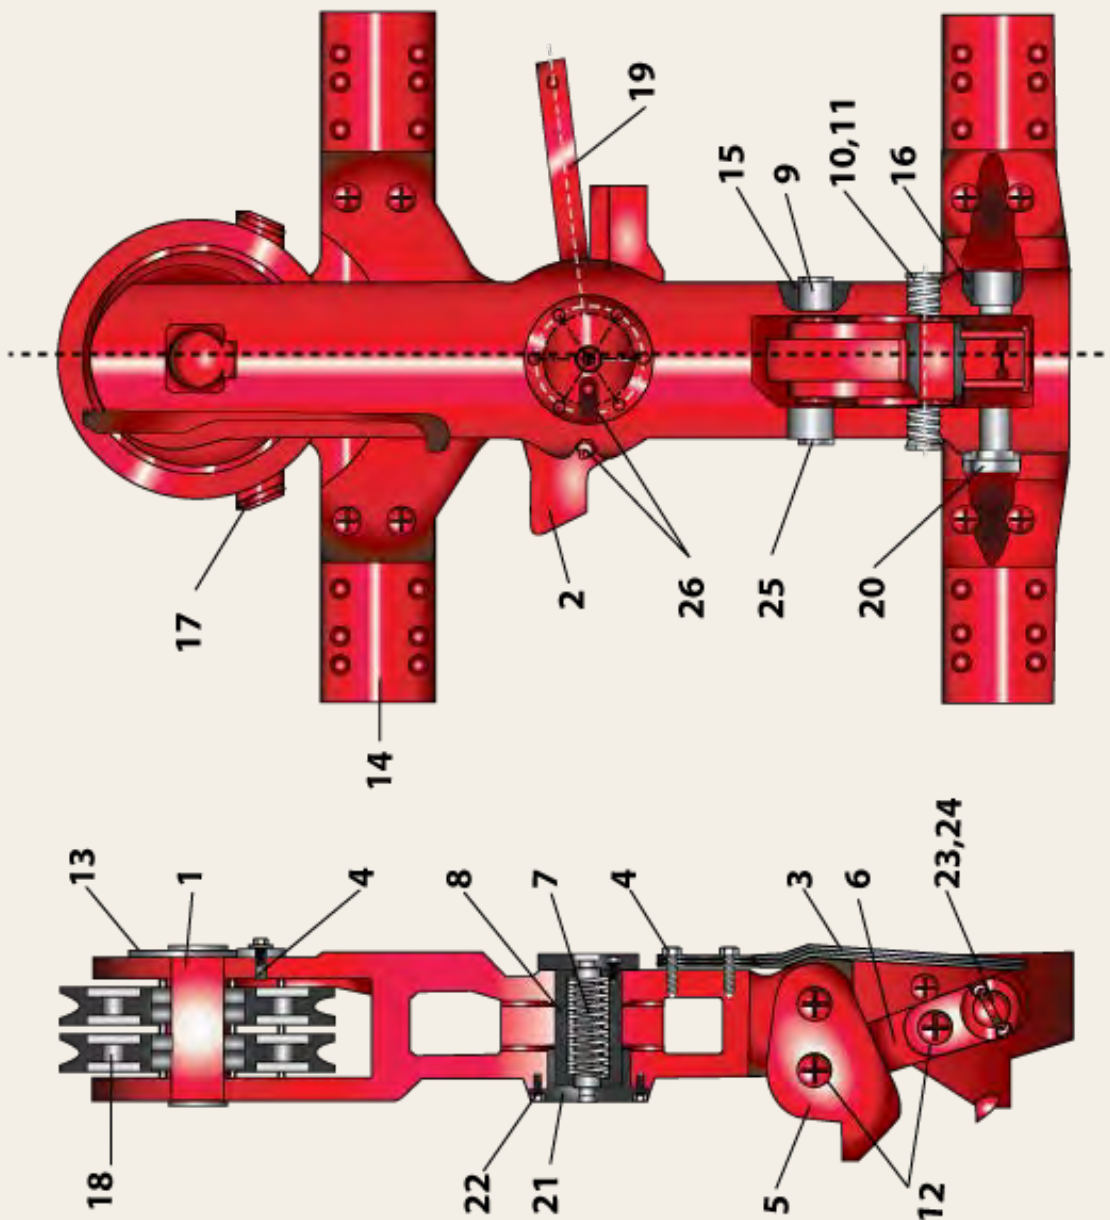

D80-23

Pos	Order No	Pg	Description	Qty
	41823		Starting Device cmpl.	1
1	41843		Sheave Pin	1
2	41844		Carrier	1
3	41850		Plate Spring	3
4	95639		Locking Screw M16x45	6
5	41845		Pawl	1
6	41847		Shackle	2
7	41851		Torsion Spring	1
8	41849		Shaft	1
9	41841		Shaft	1
10	98514		Pin	1
11	90638		Split Pin 10x80	2
12	41848		Joint Bolt	2
13	16802		Split Pin	1
14	22984		Guide Body	1
15	22986		Sleeve	2
16	22987		Sleeve	2
17	41842		Rope Guard	1
18	41839		Rope Pulley	2
19	41831		Lever	1
20	41824		Trip Cam with Lever	1
21	41835		Flange	1
22	91395		Cylinder Screw M12x30	12
23	90337		Dowel Pin 16x100	2
24	91410		Dowel Pin 10x100	2
25	90260		Circlip 60x2	2
26	90791		Grease Nipple M10x1	2