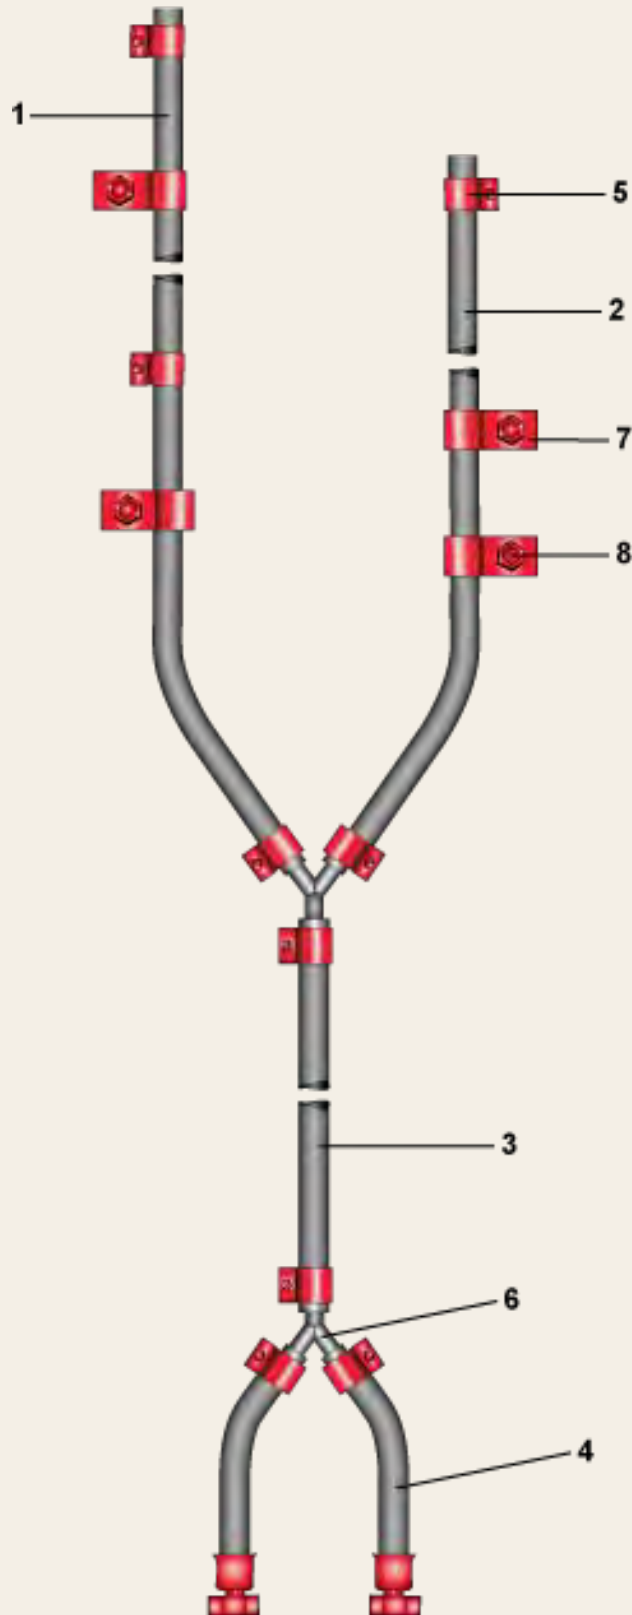

D80-23

Variable-Delivery Fuel Pump

Parts # 66948

Parts Book

D80-23

Spare Parts List

Pos	Order No.	Pg	Description	Qty
	66948		Variable-Delivery Fuel Pump	1
1	90002		Sealing Ring A18x22	2
2	93055		Plug Screw M18x1.5	2
3	62125		Pressure Piece cmpl	1
4	62124		Push Cap	1
5	97332		Adjusting Washer 8.2x19.8x0.3	1
5	97333		Adjusting Washer 8.2x19.8x0.5	1
5	97334		Adjusting Washer 8.2x19.8x0.6	1
5	97348		Adjusting Washer 8.2x19.8x0.4	1
6	62126		Push Rod	1
7	22046		Pressure Spring 14.5x34x1	1
8	90150		Dowel Pin 6x40	1
9	22049		Screen Pin	1
10	22044		Pressure Spring 5.5x20x1.2	1
11	91296		O Ring 22x3	1
12	22052		Cam	1
13	22051		Cam	1
14	22245		Spring	1
15	22043		Pump Lever Pin	1
16	41869		Pump Lever	1
17	22062		Swivel Spring	1
18	92996		O Ring 35x2.5	1
19	22060		Pressure Spring 28x67.2x3.5	1
20	22058		Spring Retaining Collar	1
21	22059		Conical Ring (2 pcs)	1
22	43287		Guide Sleeve	1
23	43994		Holder Ring	1
24	94315		Dowel Pin 28x80	4
25	92031		Sealing Ring A20x24	1
26	93456		Locking Screw M8x50	1
27	43308		Switch Shaft	1
28	67207		Pump Element 32mm	1
29	95933		O Ring 42x3	1
30	91322		O Ring 44x3	1
31	91339		O Ring 40x2.5	1
32	22040		Rope Disc	1
33	43289		Pump Body	1
34	90137		Dowel Pin 6x28	1
35	90155		Dowel Pin 5x40	1
36	17546		Regulating Rope	2
37	43291		Pump Cover	1
38	60827		Check-Non-Return Valve	1
39	41863		Suction Valve	1
40	41868		Stop Valve	1

Cylinder Upper Part

Parts # 109840

Parts Book

D80-23

Spare Parts List

Pos	Order No.	Pg	Description	Qty
	109840		Upper Cylinder cmpl.	1
1	109841		Upper Cylinder	1
2	138902		Upper Endring	1
3	91929		Hex Bolt M24x120	12
4	90091		Hex Nut M24	12
5	217997		Washer S24	12
6	17039		Ratchet	2
7	90044		Dowel Pin 13x60	2
8	17186		Plug Screw "Diesel" cmpl.	2
9	2253		Chain Link	2
10	17188		Plug Screw "Oil" cmpl.	1
11	2253		Chain Link	1
12	64403		Filter Elbow	4
13	90791		Grease Nipple	2