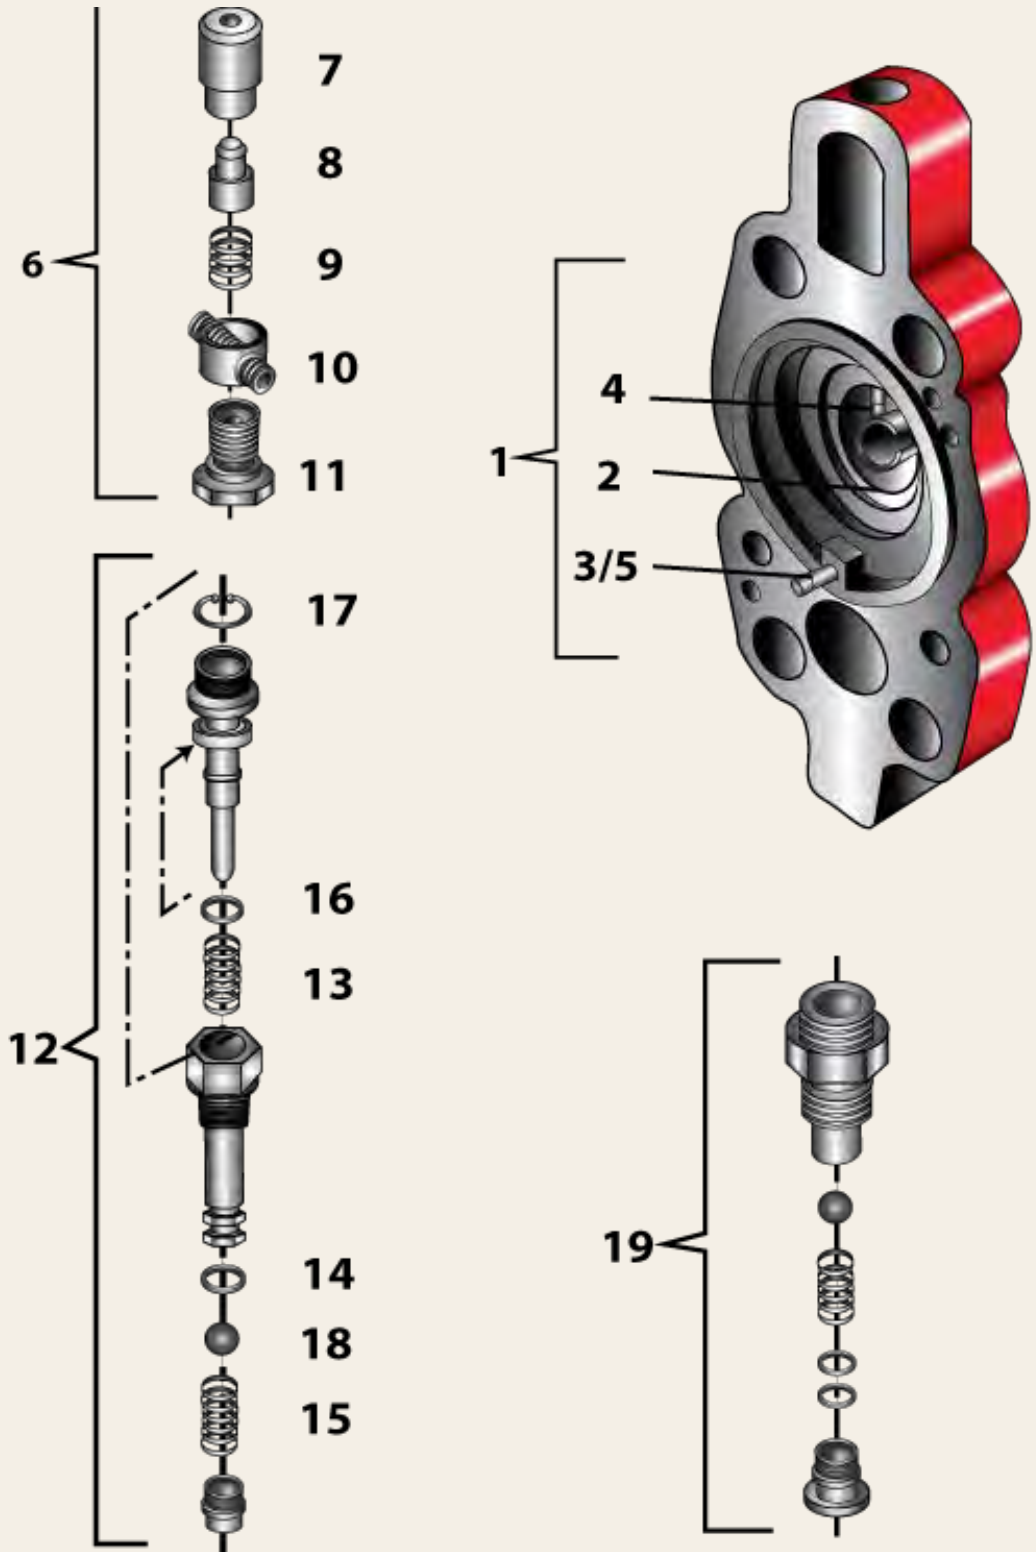

D80-23

Variable-Delivery Fuel Pump

Parts # 66948

Parts Book

D80-23

Spare Parts List

Pos	Order No.	Pg	Description	Qty
	66948		Variable-Delivery Fuel Pump	1
1	90002		Sealing Ring A18x22	2
2	93055		Plug Screw M18x1.5	2
3	62125		Pressure Piece cmpl	1
4	62124		Push Cap	1
5	97332		Adjusting Washer 8.2x19.8x0.3	1
5	97333		Adjusting Washer 8.2x19.8x0.5	1
5	97334		Adjusting Washer 8.2x19.8x0.6	1
5	97348		Adjusting Washer 8.2x19.8x0.4	1
6	62126		Push Rod	1
7	22046		Pressure Spring 14.5x34x1	1
8	90150		Dowel Pin 6x40	1
9	22049		Screen Pin	1
10	22044		Pressure Spring 5.5x20x1.2	1
11	91296		O Ring 22x3	1
12	22052		Cam	1
13	22051		Cam	1
14	22245		Spring	1
15	22043		Pump Lever Pin	1
16	41869		Pump Lever	1
17	22062		Swivel Spring	1
18	92996		O Ring 35x2.5	1
19	22060		Pressure Spring 28x67.2x3.5	1
20	22058		Spring Retaining Collar	1
21	22059		Conical Ring (2 pcs)	1
22	43287		Guide Sleeve	1
23	43994		Holder Ring	1
24	94315		Dowel Pin 28x80	4
25	92031		Sealing Ring A20x24	1
26	93456		Locking Screw M8x50	1
27	43308		Switch Shaft	1
28	67207		Pump Element 32mm	1
29	95933		O Ring 42x3	1
30	91322		O Ring 44x3	1
31	91339		O Ring 40x2.5	1
32	22040		Rope Disc	1
33	43289		Pump Body	1
34	90137		Dowel Pin 6x28	1
35	90155		Dowel Pin 5x40	1
36	17546		Regulating Rope	2
37	43291		Pump Cover	1
38	60827		Check-Non-Return Valve	1
39	41863		Suction Valve	1
40	41868		Stop Valve	1

Set Connecting Parts

Part # 100254

Parts Book

D80-23

Spare Parts List

Pos	Order No.	Pg	Description	Qty
	100254		Set Connecting Parts cml	1
			Upper Cylinder	
1	20038		Hex Bolt M36x210	18
			Fuel Pump	
2	20189		Stud Bolt M16	6
3	94722		Locking Nut M16	6
			Lube Pump	
2	20189		Pump Stud M16	4
3	94722		Locking Nut M16	4
			Injection Valve	
4	95639		Locking Bolt M16x45	16