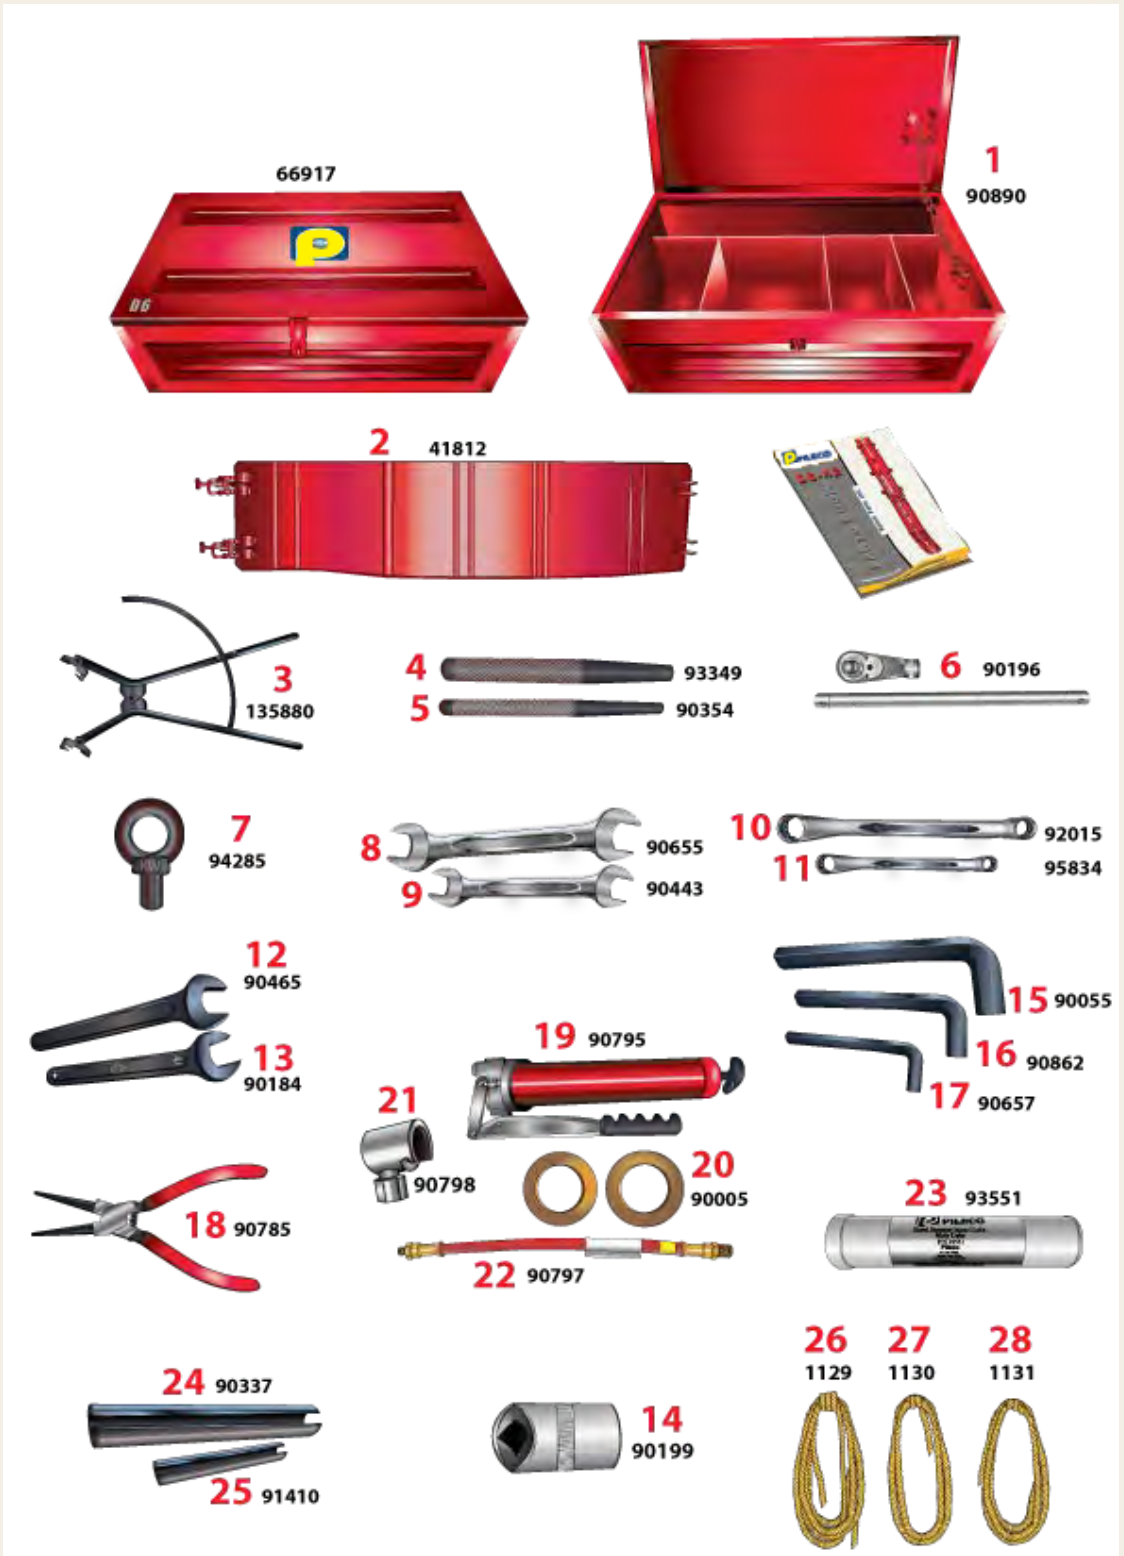

Pos	Order No	Pg	Description	Qty
1	90890		Toolbox cmpl	1
2	41812		Piston Ring Band	1
3	135880		Piston Ring Pliers	1
4	93349		Punch 12/16	1
5	90354		Punch 4/8	1
6	90196		Ratchet	1
7	90196		Ring Screw M56	1
8	90655		Wrench 30x32	1
9	90443		Wrench 19x22	1
10	92015		Wrench 17x19	1
11	95834		Wrench 22x24	1
12	90465		Wrench 27	1
13	90184		Wrench 46	1
14	90199		Socket SW46	1
15	90055		Allen Wrench 5	1
16	90862		Allen Wrench 6	1
17	90657		Allen Wrench 8	1
18	90785		Pliers A19	1
19	90795		Grease Gun	1
20	90005		Gasket	2
21	90798		Button Head Fitting	1
22	90797		Hose	1
23	93551		Molylube Grease	24
24	90337		Dowel Pin	2
25	91410		Dowel Pin	2
26	1129		Rope for Regulating fuel Pump	1
27	1130		Rope for Emergency Shut Off	1
28	1131		Rope for Tripping Device	1