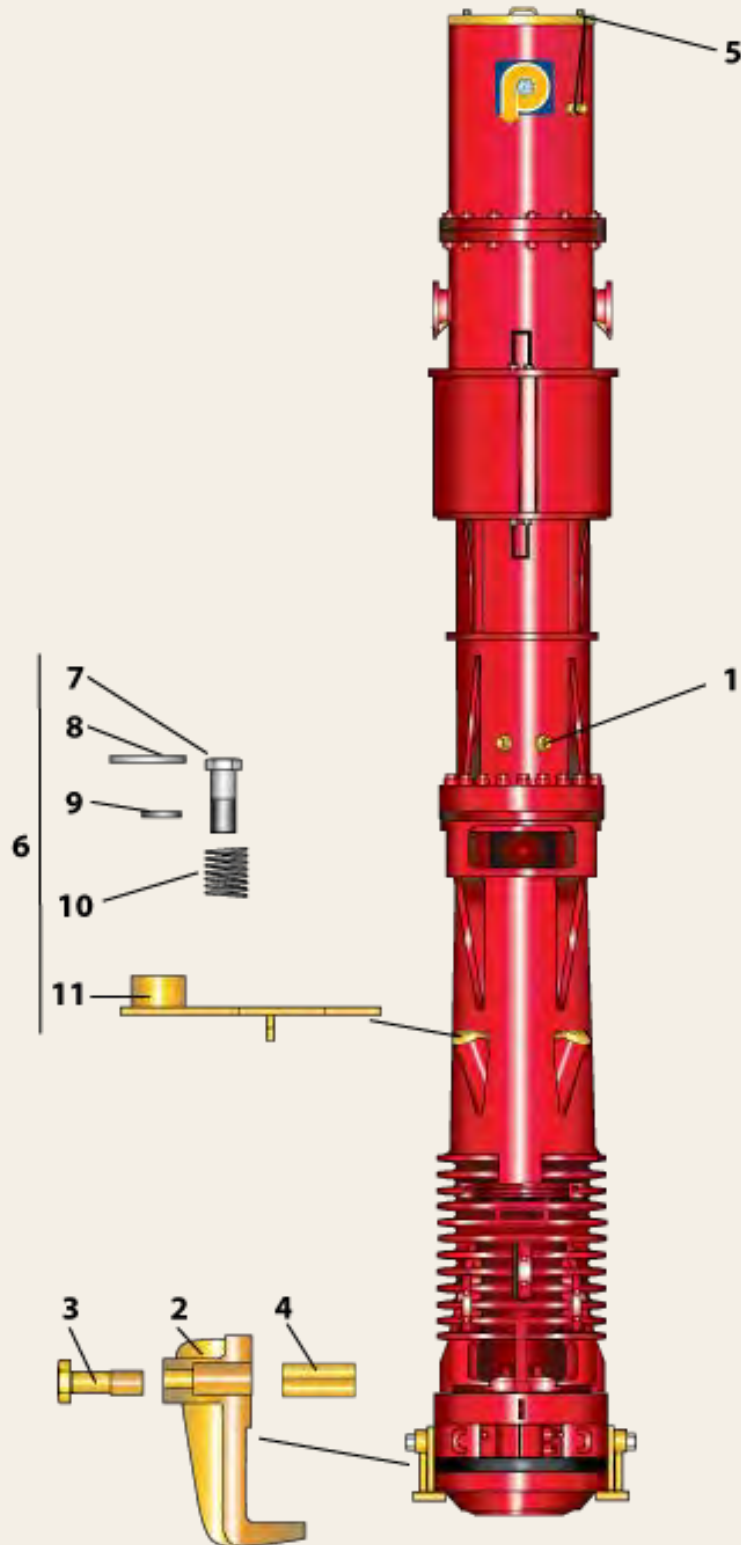

D80-23

Variable-Delivery Fuel Pump

Parts # 66948

Parts Book

D80-23

Spare Parts List

Pos	Order No.	Pg	Description	Qty
	66948		Variable-Delivery Fuel Pump	1
1	90002		Sealing Ring A18x22	2
2	93055		Plug Screw M18x1.5	2
3	62125		Pressure Piece cmpl	1
4	62124		Push Cap	1
5	97332		Adjusting Washer 8.2x19.8x0.3	1
5	97333		Adjusting Washer 8.2x19.8x0.5	1
5	97334		Adjusting Washer 8.2x19.8x0.6	1
5	97348		Adjusting Washer 8.2x19.8x0.4	1
6	62126		Push Rod	1
7	22046		Pressure Spring 14.5x34x1	1
8	90150		Dowel Pin 6x40	1
9	22049		Screen Pin	1
10	22044		Pressure Spring 5.5x20x1.2	1
11	91296		O Ring 22x3	1
12	22052		Cam	1
13	22051		Cam	1
14	22245		Spring	1
15	22043		Pump Lever Pin	1
16	41869		Pump Lever	1
17	22062		Swivel Spring	1
18	92996		O Ring 35x2.5	1
19	22060		Pressure Spring 28x67.2x3.5	1
20	22058		Spring Retaining Collar	1
21	22059		Conical Ring (2 pcs)	1
22	43287		Guide Sleeve	1
23	43994		Holder Ring	1
24	94315		Dowel Pin 28x80	4
25	92031		Sealing Ring A20x24	1
26	93456		Locking Screw M8x50	1
27	43308		Switch Shaft	1
28	67207		Pump Element 32mm	1
29	95933		O Ring 42x3	1
30	91322		O Ring 44x3	1
31	91339		O Ring 40x2.5	1
32	22040		Rope Disc	1
33	43289		Pump Body	1
34	90137		Dowel Pin 6x28	1
35	90155		Dowel Pin 5x40	1
36	17546		Regulating Rope	2
37	43291		Pump Cover	1
38	60827		Check-Non-Return Valve	1
39	41863		Suction Valve	1
40	41868		Stop Valve	1

Set Connecting Parts

Part # 100254

Parts Book

D80-23

Spare Parts List

Pos	Order No.	Pg	Description	Qty
	100254		Set Connecting Parts cml	1
			Upper Cylinder	
1	20038		Hex Bolt M36x210	18
			Fuel Pump	
2	20189		Stud Bolt M16	6
3	94722		Locking Nut M16	6
			Lube Pump	
2	20189		Pump Stud M16	4
3	94722		Locking Nut M16	4
			Injection Valve	
4	95639		Locking Bolt M16x45	16