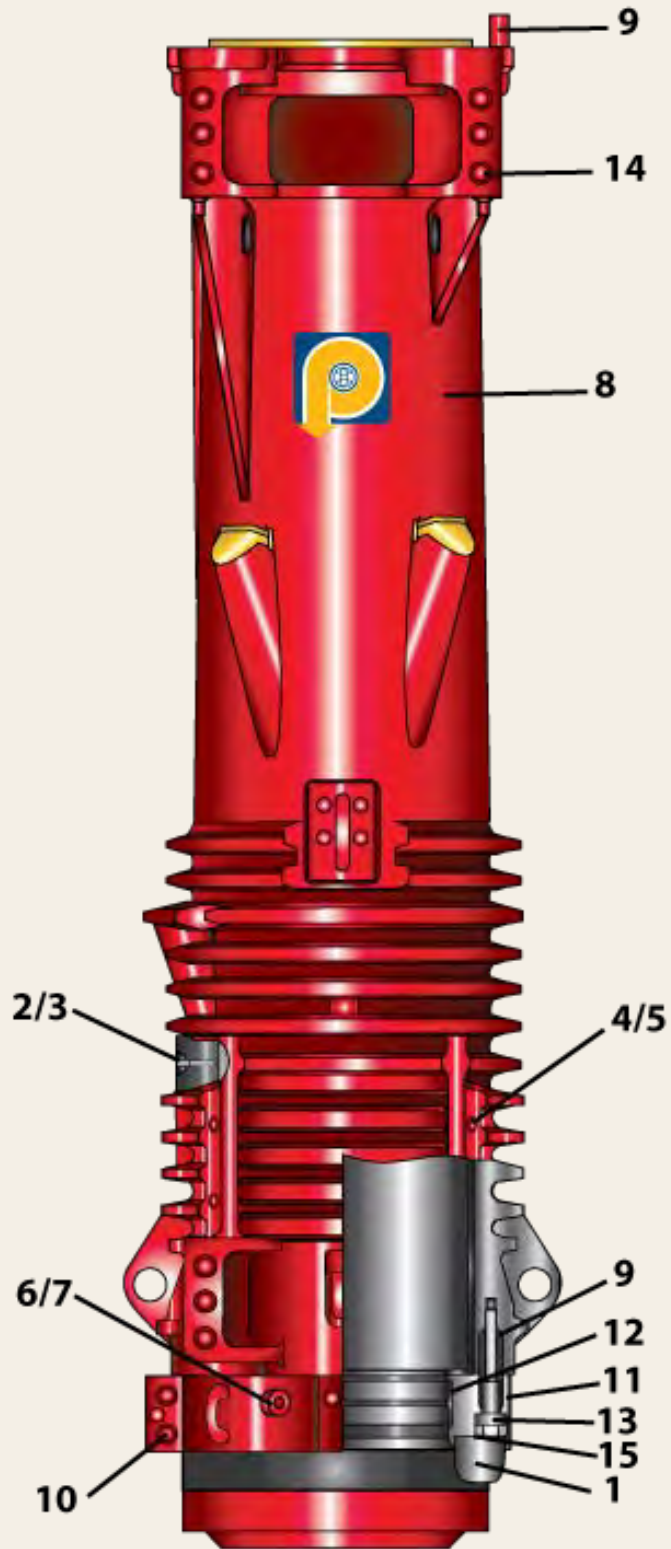

D80-23

PARTS BOOK

Spare Parts List

Parts Book

D80-23

Spare Parts List

Diesel Pile Hammer

Parts # 109841

Parts Book

D80-23

Spare Parts List

Pos	Order No.	Pg	Description	Qty
	109841		Diesel Pile Hammer D80-23 cml	1
1	21446	4	Cylinder Lower Part cml.	1
2	21445	2	Inner Damp Ring	1
3	108493	8	Impact Block cml.	1
4	109852	6	Striking Weight (piston) cml.	1
5	66947	10	Fuel Injection Device	1
6	108325	16	Lube Pump	2
7	109840	18	Cylinder Upper Part cml.	1
8	41950	20	Fuel / Breather Line cml.	1
9	109854	22	Lube Line with Connecting Parts	1
10	41823	24	Starting Device cml	1
11	41945	26	Set - Connecting Parts	1
12	109844	28	Transport Protection Kit cml.	1
13	66917	30	Toolbox cml.	1

Cylinder Lower Part

Parts # 21446

Parts Book

D80-23

Spare Parts List

Pos	Order No.	Pg	Description	Qty
	21446		Cylinder Lower Part compl.	1
1	21455		Rubber Ring (2 pcs)	1
2	91460		Plug Screw M18x1.5	2
3	90002		Sealing Ring 18x22	2
4	92016		Plug Screw M20x1.5	4
5	92031		Sealing Ring 20x24	4
6	22592		Reducer	6
7	90791		Grease Nipple M10x1	6
8	109865		Lower Cylinder	1
9	94281		Dowel Pin Φ 50x80	20
10	20038		Hex Bolt M36x210	4
11	21451		Cylinder Endring compl. (2 pcs)	1
12	21456		Inner Endring (2 pcs)	1
13	20038		Hex Bolt M36x210	16
14	93233		Threaded Insert M36	24
15	130986		Rubber Ring Spacer (2 pcs)	1