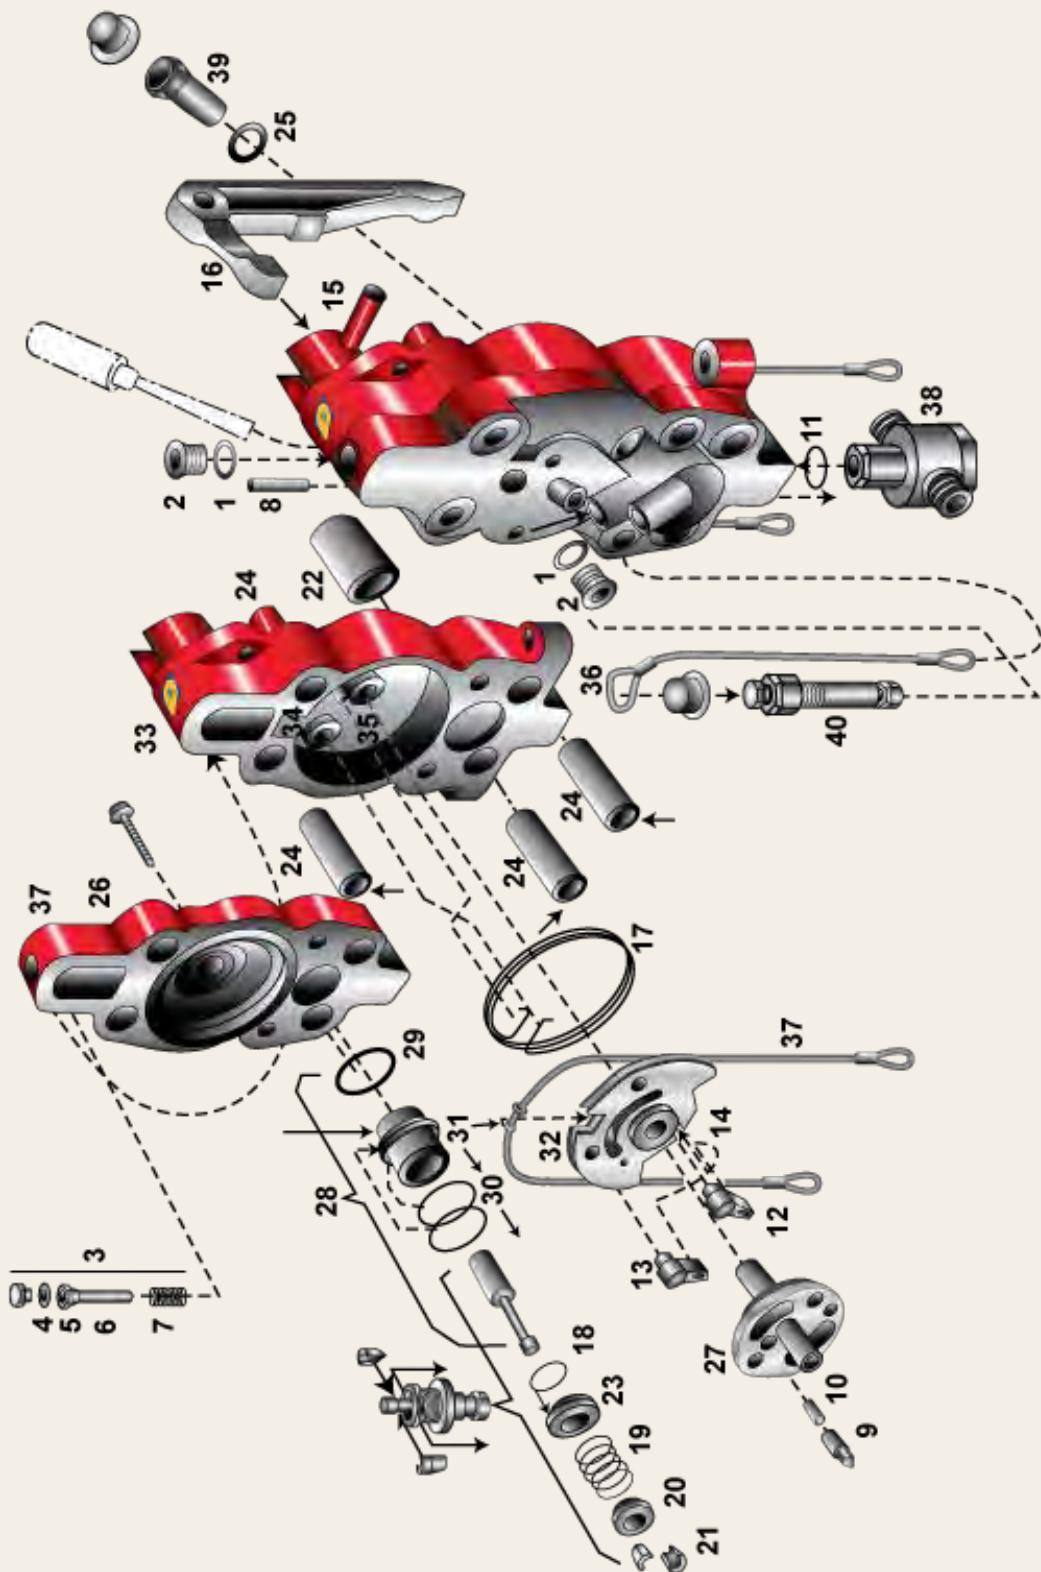

D80-23

Variable-Delivery Fuel Pump

Parts # 66948

Parts Book

D80-23

Spare Parts List

Pos	Order No.	Pg	Description	Qty
	66948		Variable-Delivery Fuel Pump	1
1	90002		Sealing Ring A18x22	2
2	93055		Plug Screw M18x1.5	2
3	62125		Pressure Piece cmpl	1
4	62124		Push Cap	1
5	97332		Adjusting Washer 8.2x19.8x0.3	1
5	97333		Adjusting Washer 8.2x19.8x0.5	1
5	97334		Adjusting Washer 8.2x19.8x0.6	1
5	97348		Adjusting Washer 8.2x19.8x0.4	1
6	62126		Push Rod	1
7	22046		Pressure Spring 14.5x34x1	1
8	90150		Dowel Pin 6x40	1
9	22049		Screen Pin	1
10	22044		Pressure Spring 5.5x20x1.2	1
11	91296		O Ring 22x3	1
12	22052		Cam	1
13	22051		Cam	1
14	22245		Spring	1
15	22043		Pump Lever Pin	1
16	41869		Pump Lever	1
17	22062		Swivel Spring	1
18	92996		O Ring 35x2.5	1
19	22060		Pressure Spring 28x67.2x3.5	1
20	22058		Spring Retaining Collar	1
21	22059		Conical Ring (2 pcs)	1
22	43287		Guide Sleeve	1
23	43994		Holder Ring	1
24	94315		Dowel Pin 28x80	4
25	92031		Sealing Ring A20x24	1
26	93456		Locking Screw M8x50	1
27	43308		Switch Shaft	1
28	67207		Pump Element 32mm	1
29	95933		O Ring 42x3	1
30	91322		O Ring 44x3	1
31	91339		O Ring 40x2.5	1
32	22040		Rope Disc	1
33	43289		Pump Body	1
34	90137		Dowel Pin 6x28	1
35	90155		Dowel Pin 5x40	1
36	17546		Regulating Rope	2
37	43291		Pump Cover	1
38	60827		Check-Non-Return Valve	1
39	41863		Suction Valve	1
40	41868		Stop Valve	1

Set Connecting Parts

Part # 100254

Parts Book

D80-23

Spare Parts List

Pos	Order No.	Pg	Description	Qty
	100254		Set Connecting Parts cml	1
			Upper Cylinder	
1	20038		Hex Bolt M36x210	18
			Fuel Pump	
2	20189		Stud Bolt M16	6
3	94722		Locking Nut M16	6
			Lube Pump	
2	20189		Pump Stud M16	4
3	94722		Locking Nut M16	4
			Injection Valve	
4	95639		Locking Bolt M16x45	16