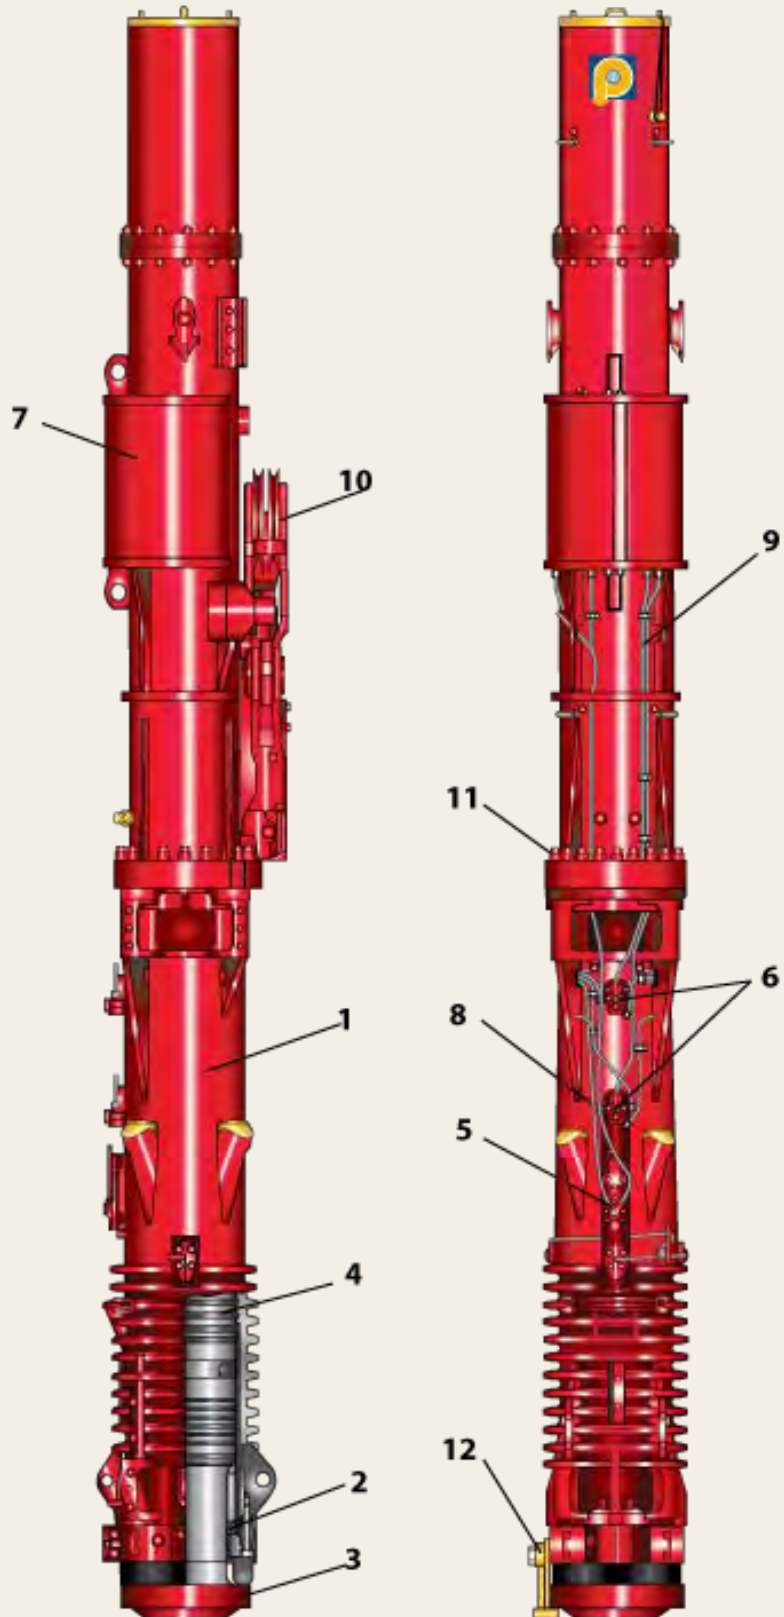

D80-23

PARTS BOOK

Spare Parts List

Parts Book

D80-23

Spare Parts List

Diesel Pile Hammer

Parts # 109841

Parts Book

D80-23

Spare Parts List

Pos	Order No.	Pg	Description	Qty
	109841		Diesel Pile Hammer D80-23 cml	1
1	21446	4	Cylinder Lower Part cml.	1
2	21445	2	Inner Damp Ring	1
3	108493	8	Impact Block cml.	1
4	109852	6	Striking Weight (piston) cml.	1
5	66947	10	Fuel Injection Device	1
6	108325	16	Lube Pump	2
7	109840	18	Cylinder Upper Part cml.	1
8	41950	20	Fuel / Breather Line cml.	1
9	109854	22	Lube Line with Connecting Parts	1
10	41823	24	Starting Device cml	1
11	41945	26	Set - Connecting Parts	1
12	109844	28	Transport Protection Kit cml.	1
13	66917	30	Toolbox cml.	1

Cylinder Lower Part

Parts # 21446

Parts Book

D80-23

Spare Parts List

Pos	Order No.	Pg	Description	Qty
	21446		Cylinder Lower Part compl.	1
1	21455		Rubber Ring (2 pcs)	1
2	91460		Plug Screw M18x1.5	2
3	90002		Sealing Ring 18x22	2
4	92016		Plug Screw M20x1.5	4
5	92031		Sealing Ring 20x24	4
6	22592		Reducer	6
7	90791		Grease Nipple M10x1	6
8	109865		Lower Cylinder	1
9	94281		Dowel Pin Φ 50x80	20
10	20038		Hex Bolt M36x210	4
11	21451		Cylinder Endring compl. (2 pcs)	1
12	21456		Inner Endring (2 pcs)	1
13	20038		Hex Bolt M36x210	16
14	93233		Threaded Insert M36	24
15	130986		Rubber Ring Spacer (2 pcs)	1