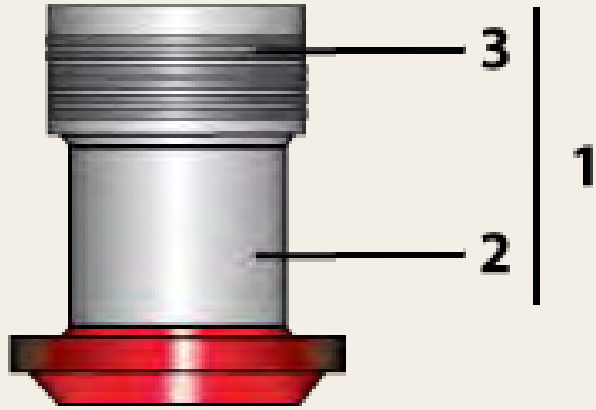

Impact Block

Parts # 108493

Parts Book

Pos	Order No.	Pg	Description	Qty
1	108493		Impact Block cmpl.	1
2	108494		Impact Block	1
3	21439		Piston Ring	7

D80-23

Spare Parts List