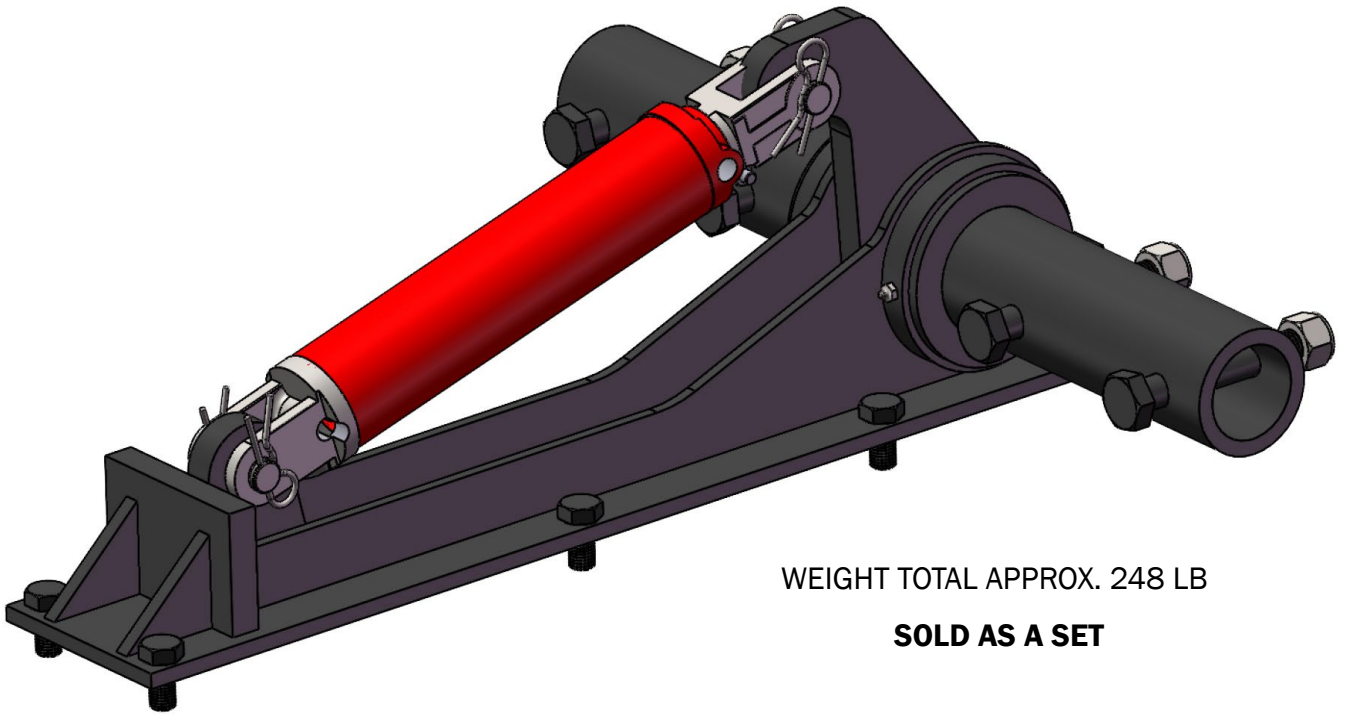

PILECO INC.

Parts Manual

**PILEGATE BODY ASSEMBLY
8004734-SET**

WEIGHT TOTAL APPROX. 248 LB

SOLD AS A SET

ITEM NO.	PART NO.	DESCRIPTION	QTY.
1	8004734-WELD	PILEGATE BODY SET	1
2	8004452	8MM X 1 GREASE ZERK STRAIGHT	2
3	8000846	3" X 12" CYLINDER W300120-S	1
4	8004850	PILEGATE MOUNTING HARDWARE KIT	1

ITEM NO.	PART NO.	DESCRIPTION	QTY.
1	204114	20MM SCHNORR SAFETY WASHER	16
2	8001189	20-2.5 X 40 HEX HEAD CAPSCREW	16
3	8002104	1-8 X 7 HEX HEAD CAPSCREW GR 5	8
4	8000470	1-8 NYLON INSERT LOCKNUT	8