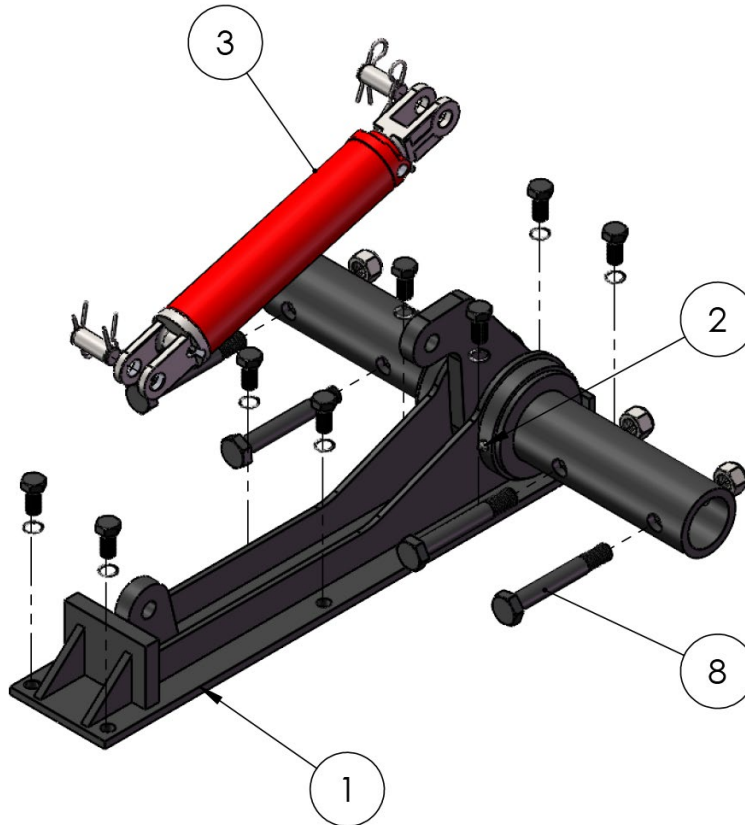

PILECO INC.

Parts Manual

**PILEGATE BODY ASSEMBLY
8004734-SET**

WEIGHT TOTAL APPROX. 248 LB

SOLD AS A SET

ITEM NO.	PART NO.	DESCRIPTION	QTY.
1	8004734-WELD	PILEGATE BODY SET	1
2	8004452	8MM X 1 GREASE ZERK STRAIGHT	2
3	8000846	3" X 12" CYLINDER W300120-S	1
4	8004850	PILEGATE MOUNTING HARDWARE KIT	1

ITEM NO.	PART NO.	DESCRIPTION	QTY.
1	204114	20MM SCHNORR SAFETY WASHER	16
2	8001189	20-2.5 X 40 HEX HEAD CAPSCREW	16
3	8002104	1-8 X 7 HEX HEAD CAPSCREW GR 5	8
4	8000470	1-8 NYLON INSERT LOCKNUT	8