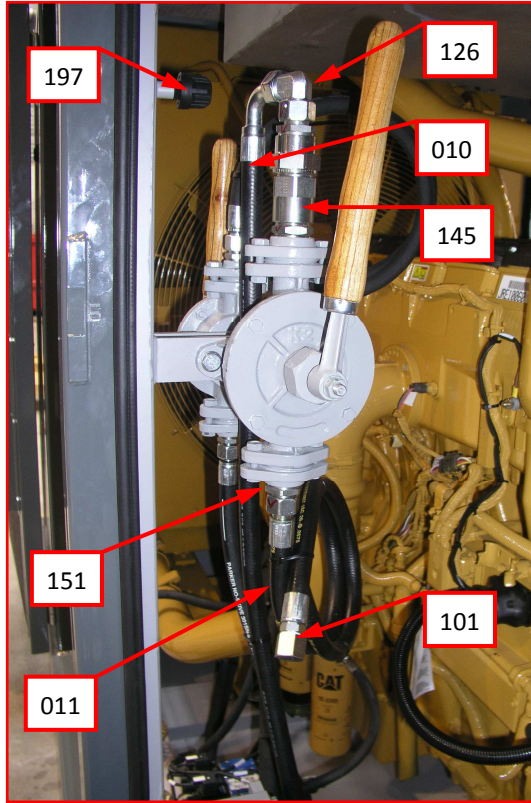

INTERNAL HOSE / ADAPTER ASSEMBLY – PHOTOSHEET