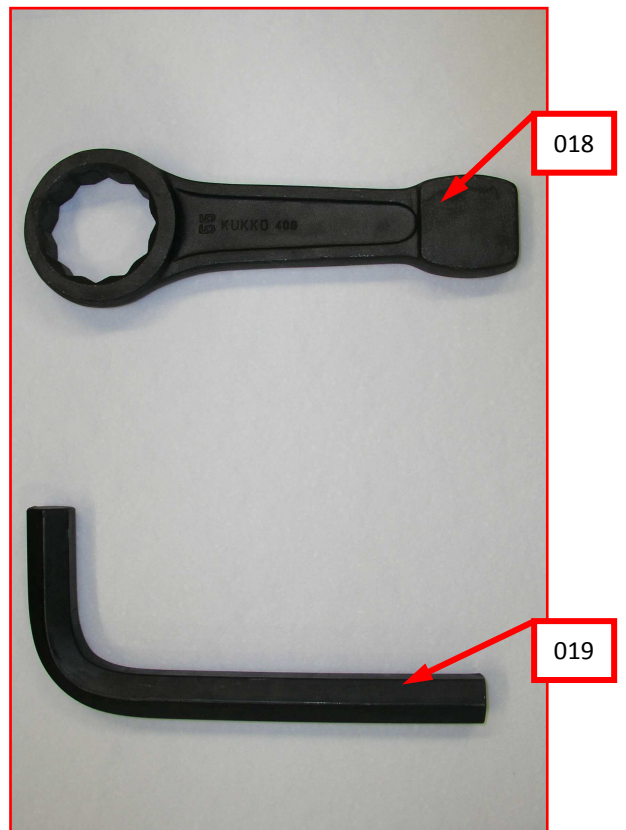

TOOLBOX – PHOTOSHEET

TOOLBOX – PARTS

ITEM NO.	PART NUMBER	DESCRIPTION	QTY.
-	0701203	Toolbox Consisting of:	-
1	790.071	1" Allen Wrench	1
2	9709064	M17 Allen Wrench	1
3	9709061	M14 Allen Wrench	1
4	9709059	M12 Allen Wrench	1
5	9709057	M10 Allen Wrench	1
6	9709055	M8 Allen Wrench	1
7	9709053	M6 Allen Wrench	1
8	100.651	Voltage Tester 24 Volt	1
9	100.687	7/8" Allen Wrench	1
10	100.685	3/4" Allen Wrench	1
11	100.683	5/8" Allen Wrench	1
12	100.681	9/16" Allen Wrench	1
13	100.679	1/2" Allen Wrench	1
14	100.675	3/8" Allen Wrench	1
15	100.657	5/16" Allen Wrench	1
16	100.673	1/4" Allen Wrench	1
17	0507055	Toolbox	1
18	9809001	Slagsl. Kukko 51A	1
19	0707014	M24 Allen Wrench	1