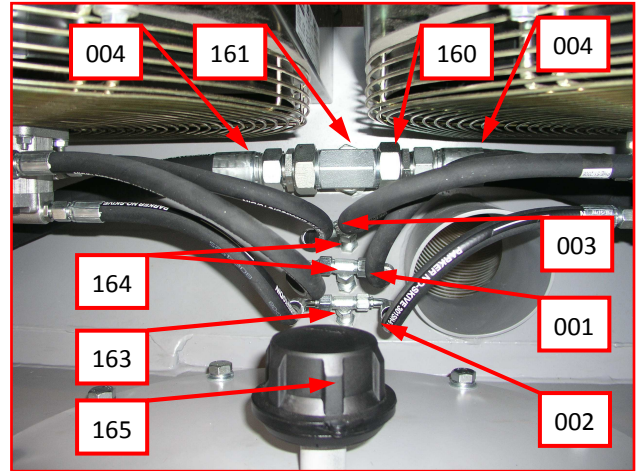

INTERNAL HOSE / ADAPTER ASSEMBLY – PHOTOSHEET