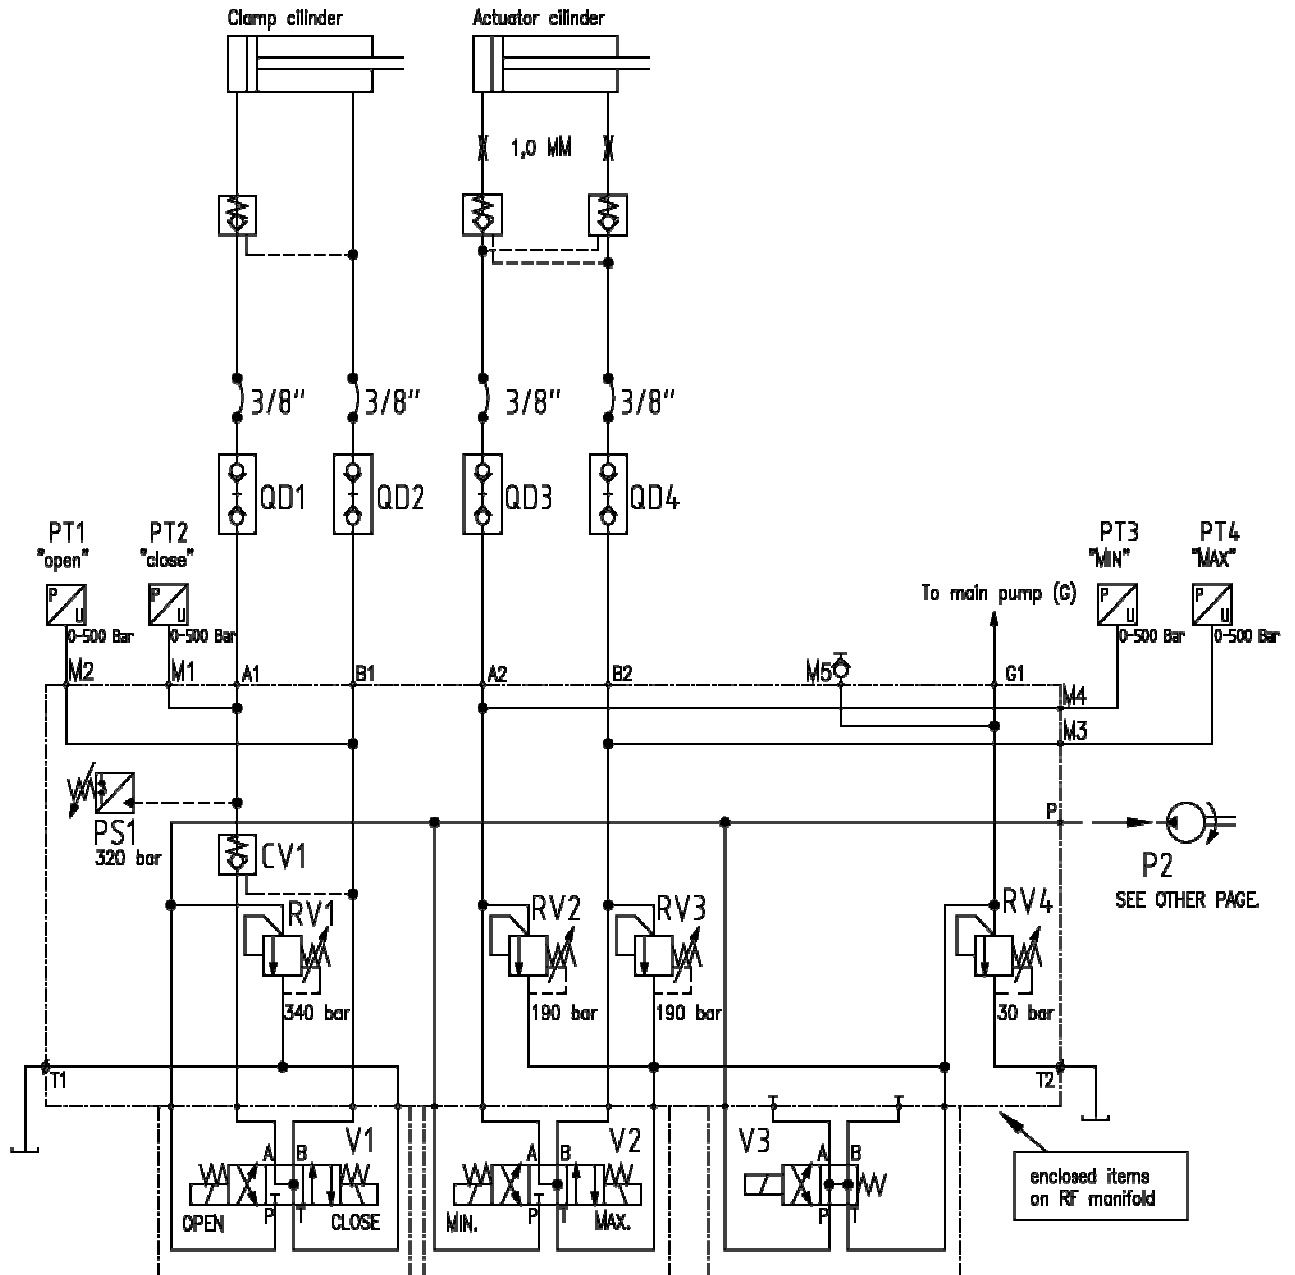

HYDRAULIC CIRCUITRY – RF CIRCUITRY – DRAWING