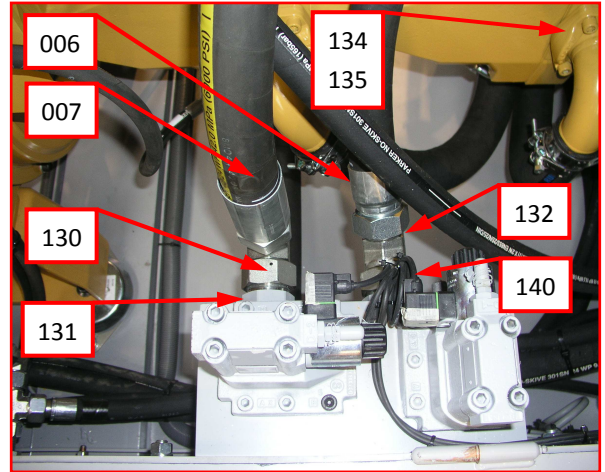

INTERNAL HOSE - ADAPTER ASSEMBLY – PHOTOSHEET