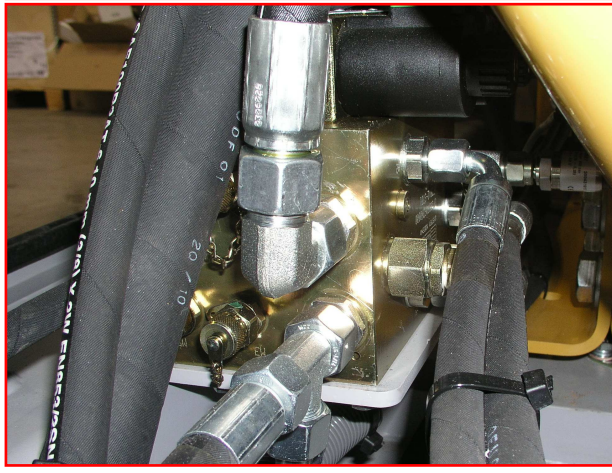

3 CLAMP/RF MANIFOLD (0604201**) – PHOTOSHEET

4 CLAMP/RF MANIFOLD (0604201**) - PARTS

ITEM	QTY.	DESCRIPTION	PART NO.
001	6	Pin bushing (4 pins)	0105013
002	1	Clamp/RF manifold	consisting of 0604201
003	5	Solenoid	0604010
004	2	4/3 valve	(V1,V2) 0604008
005	1	4/2 valve	(V3) 0604009
006	1	Relief valve	(RV1) 0604004
007	1	Check valve	9201016
008	1	Pressure switch	(PS1) 0604003
009	12	O-ring	0011043
010	12	SHCS M5 x 30	9312001
011	2	SHCS M5 x 55	9611021
012	2	Relief valve	(RV2/3) 0604005
013	1	Relief valve	(RV4) 0604006
014	4	Pressure transmitter	0601028
015	4	Connector	0603008
016	12	Contact	0604018