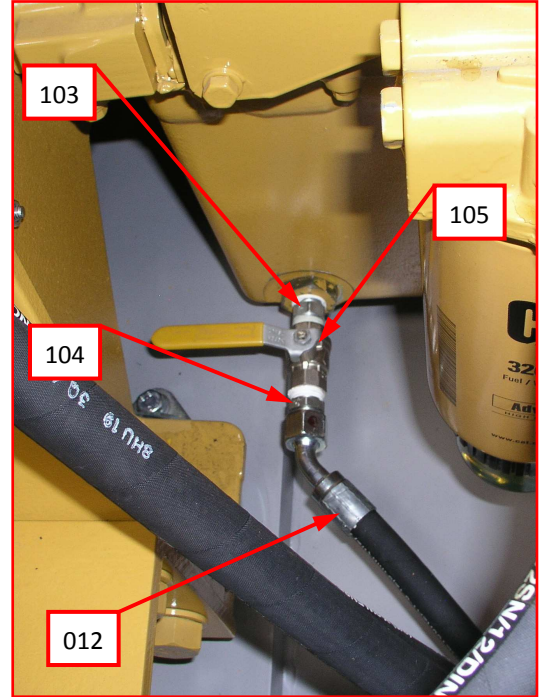

INTERNAL HOSE / ADAPTER ASSEMBLY – PHOTOSHEET

INTERNAL HOSE / ADAPTER ASSEMBLY – PHOTOSHEET

INTERNAL HOSE - ADAPTER ASSEMBLY – PHOTOSHEET

INTERNAL HOSE - ADAPTER – PHOTOSHEET

INTERNAL HOSE - ADAPTER – PHOTOSHEET

2 INTERNAL ADAPTERS

ITEM NO.	QTY.	DESCRIPTION	PART NUMBER
101	2	FITT2C-08Q	100.727
102	3	Straight male stud fitting	2240712715
103	1	FITT2S-08P06P	130.221
104	1	FITT9S-08P22A	9111022
105	1	Ball valve 1/2"	9307002
106	2	Nut FM15LCF	0902014
107	1	Straight male stud fitting	2240912715
108	1	FITT2S-08M06R	0508044
109	2	Adjustable elbow fitting	2243700028
110	1	15L stop	0808038
111	1	Adjustable barrel L-fitting	22438000282
112	1	Adjustable barrel L-fitting	2244300012
113	1	FITT9S-02P12A	9602013
114	1	FITT2S-04Q12P	100.186
115	1	FITT2S-04P04P	110.691
116	1	Elbow fitting	2256314314
117	5	FITT9S-20X04P	9606017
118	1	Straight male stud fitting	2241026916
119	1	Straight male stud fitting	224101431A
120	1	Straight male stud fitting	2241026928
121	1	Adjustable elbow fitting	2243700016
122	1	Straight male stud fitting	2240712716
123	4	FITT2S-06S06M	795.087
124	1	Adjustable barrel L-fitting	2244300015
126	3	Adjustable elbow fitting	2243700022
128	2	Split flange	22242318
129	2	O-ring	100.037
130	1	Adjustable elbow fitting	2243700038
131	1	Straight male stud fitting	2240738138
132	3	Adjustable elbow fitting	2243800042
134	3	Split flange	22241635
135	2	O-ring	41002016
138	7	Plug	20621318
139	4	Plug	20621381
140	2	FITT9S-24S52A	9810007
141	1	O-ring	110.119
142	1	Split flange	22241381
143	1	FITT9S-24F52A	9704041
144	2	Straight male stud fitting	2240628033
145	1	Check valve	9909039
048	1	Adjustable barrel L-fitting	2244300022
049	1	Straight bulkhead fitting	2241400022
050	1	Straight connection	22370222
151	3	FITT9S-16S30A	0307003
152	1	Elbow flange	0302002
153	1	Elbow flange	0301011
154	4	Straight male stud fitting	2240709512
155	4	Straight male stud fitting	2230712712