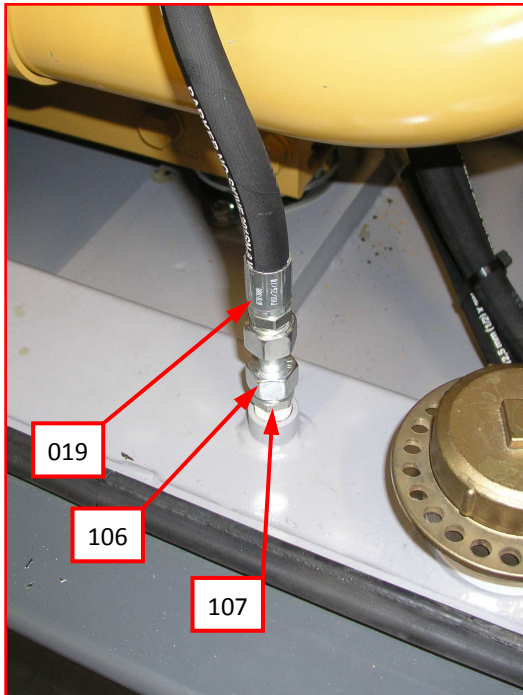

INTERNAL HOSE / ADAPTER ASSEMBLY – PHOTOSHEET

INTERNAL HOSE / ADAPTER ASSEMBLY – PHOTOSHEET

INTERNAL HOSE - ADAPTER ASSEMBLY – PHOTOSHEET

INTERNAL HOSE - ADAPTER – PHOTOSHEET

INTERNAL HOSE - ADAPTER – PHOTOSHEET

2 INTERNAL ADAPTERS

ITEM NO.	QTY.	DESCRIPTION	PART NUMBER
101	2	FITT2C-08Q	100.727
102	3	Straight male stud fitting	2240712715
103	1	FITT2S-08P06P	130.221
104	1	FITT9S-08P22A	9111022
105	1	Ball valve 1/2"	9307002
106	2	Nut FM15LCF	0902014
107	1	Straight male stud fitting	2240912715
108	1	FITT2S-08M06R	0508044
109	2	Adjustable elbow fitting	2243700028
110	1	15L stop	0808038
111	1	Adjustable barrel L-fitting	22438000282
112	1	Adjustable barrel L-fitting	2244300012
113	1	FITT9S-02P12A	9602013
114	1	FITT2S-04Q12P	100.186
115	1	FITT2S-04P04P	110.691
116	1	Elbow fitting	2256314314
117	5	FITT9S-20X04P	9606017
118	1	Straight male stud fitting	2241026916
119	1	Straight male stud fitting	224101431A
120	1	Straight male stud fitting	2241026928
121	1	Adjustable elbow fitting	2243700016
122	1	Straight male stud fitting	2240712716
123	4	FITT2S-06S06M	795.087
124	1	Adjustable barrel L-fitting	2244300015
126	3	Adjustable elbow fitting	2243700022
128	2	Split flange	22242318
129	2	O-ring	100.037
130	1	Adjustable elbow fitting	2243700038
131	1	Straight male stud fitting	2240738138
132	3	Adjustable elbow fitting	2243800042
134	3	Split flange	22241635
135	2	O-ring	41002016
138	7	Plug	20621318
139	4	Plug	20621381
140	2	FITT9S-24S52A	9810007
141	1	O-ring	110.119
142	1	Split flange	22241381
143	1	FITT9S-24F52A	9704041
144	2	Straight male stud fitting	2240628033
145	1	Check valve	9909039
048	1	Adjustable barrel L-fitting	2244300022
049	1	Straight bulkhead fitting	2241400022
050	1	Straight connection	22370222
151	3	FITT9S-16S30A	0307003
152	1	Elbow flange	0302002
153	1	Elbow flange	0301011
154	4	Straight male stud fitting	2240709512
155	4	Straight male stud fitting	2230712712