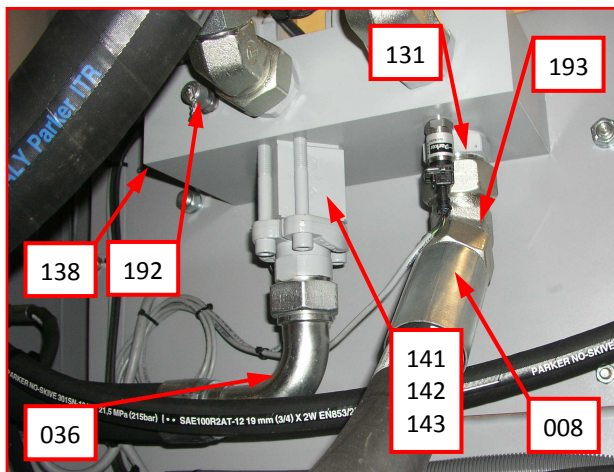

INTERNAL HOSE - ADAPTER ASSEMBLY – PHOTOSHEET