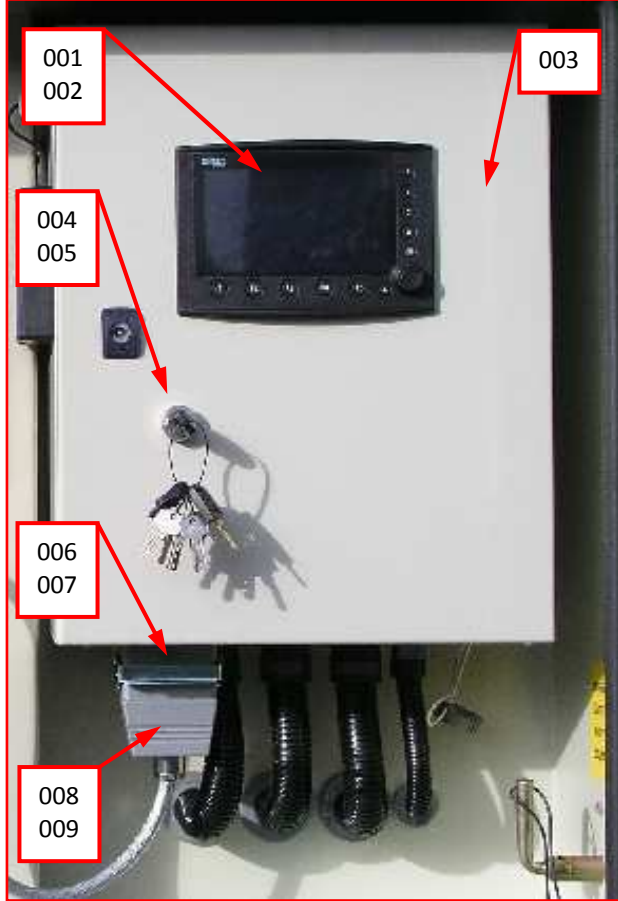

CONTROL PANEL (0802205) PHOTOSHEET

CONTROL PANEL (0802205) PARTS

ITEM NO.	PART NUMBER	DESCRIPTION	QTY.
001	0601025	PLC Control	1
002	0601027	Connector (25 Pins)	1
003	0507054	Control Panel Box	1
004	0306040	Starter Switch	1
005	0306041	Key	1
006	9408009	Female Coupler Housing	1
007	9408010	Plug Female (16 Pins)	1
008	9408007	Male Coupler Housing	1
009	9408008	Plug Male (16 Pins)	1
010	0601026	Expansion Module	1
011	9711031	Circuit Breaker	1
012	0301016	Circuit Breaker	4
013	0306038	Diode Block (7 Pcs)	1
014	0603004	Relay (Complete)	1
015	-	Resistor	7
016	0305009	Service Tool Connector	1
017	0305010	Dust Cap	2