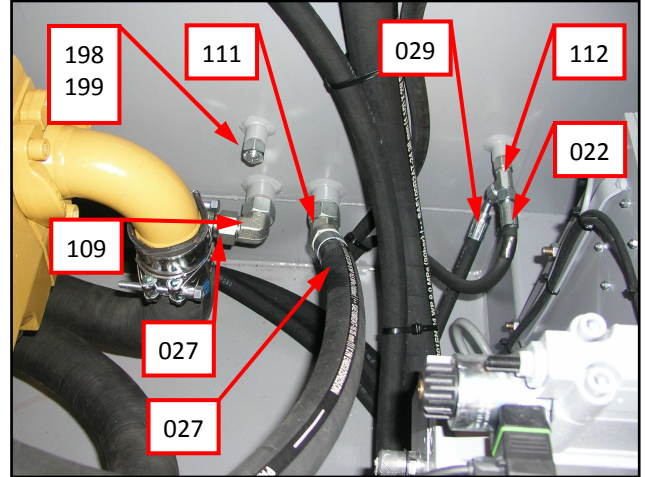

INTERNAL HOSE / ADAPTER ASSEMBLY – PHOTOSHEET

INTERNAL HOSE / ADAPTER ASSEMBLY – PHOTOSHEET

INTERNAL HOSE - ADAPTER ASSEMBLY – PHOTOSHEET

INTERNAL HOSE - ADAPTER – PHOTOSHEET

INTERNAL HOSE - ADAPTER – PHOTOSHEET

2 INTERNAL ADAPTERS

ITEM NO.	QTY.	DESCRIPTION	PART NUMBER
101	2	FITT2C-08Q	100.727
102	3	Straight male stud fitting	2240712715
103	1	FITT2S-08P06P	130.221
104	1	FITT9S-08P22A	9111022
105	1	Ball valve 1/2"	9307002
106	2	Nut FM15LCF	0902014
107	1	Straight male stud fitting	2240912715
108	1	FITT2S-08M06R	0508044
109	2	Adjustable elbow fitting	2243700028
110	1	15L stop	0808038
111	1	Adjustable barrel L-fitting	22438000282
112	1	Adjustable barrel L-fitting	2244300012
113	1	FITT9S-02P12A	9602013
114	1	FITT2S-04Q12P	100.186
115	1	FITT2S-04P04P	110.691
116	1	Elbow fitting	2256314314
117	5	FITT9S-20X04P	9606017
118	1	Straight male stud fitting	2241026916
119	1	Straight male stud fitting	224101431A
120	1	Straight male stud fitting	2241026928
121	1	Adjustable elbow fitting	2243700016
122	1	Straight male stud fitting	2240712716
123	4	FITT2S-06S06M	795.087
124	1	Adjustable barrel L-fitting	2244300015
126	3	Adjustable elbow fitting	2243700022
128	2	Split flange	22242318
129	2	O-ring	100.037
130	1	Adjustable elbow fitting	2243700038
131	1	Straight male stud fitting	2240738138
132	3	Adjustable elbow fitting	2243800042
134	3	Split flange	22241635
135	2	O-ring	41002016
138	7	Plug	20621318
139	4	Plug	20621381
140	2	FITT9S-24S52A	9810007
141	1	O-ring	110.119
142	1	Split flange	22241381
143	1	FITT9S-24F52A	9704041
144	2	Straight male stud fitting	2240628033
145	1	Check valve	9909039
048	1	Adjustable barrel L-fitting	2244300022
049	1	Straight bulkhead fitting	2241400022
050	1	Straight connection	22370222
151	3	FITT9S-16S30A	0307003
152	1	Elbow flange	0302002
153	1	Elbow flange	0301011
154	4	Straight male stud fitting	2240709512
155	4	Straight male stud fitting	2230712712