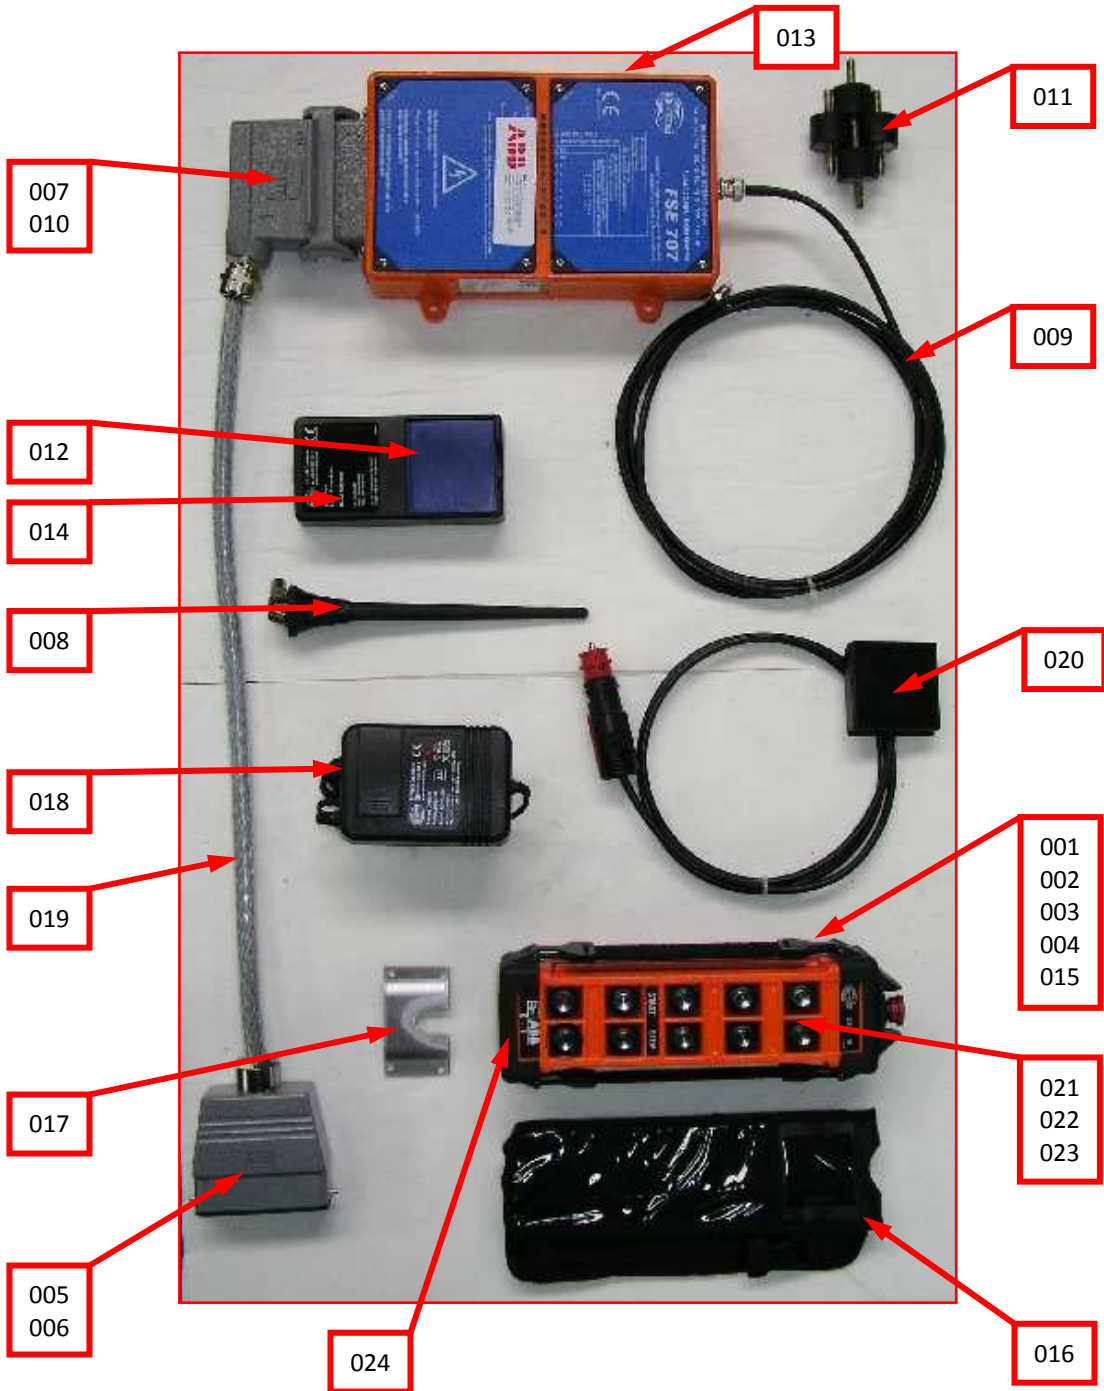

REMOTE CONTROL – WIRELESS (OPTIONAL) – PHOTOSHEET

REMOTE CONTROL – WIRELESS (OPTIONAL) – PARTS

ITEM NO.	PART NUMBER	DESCRIPTION	QTY.
-	9808203	Remote Control – Wireless Consisting of:	-
1	0211039	Text Plate	1
2	0211040	Text Plate	1
3	0211041	Text Plate	1
4	0211042	Text Plate	1
5	9408007	Male Coupler Housing	1
6	9408008	Plug Male (16 Pins)	1
7	0202008	Male Coupler Housing	1
8	0308001	Antenna	1
9	0308002	Coax Cable 3mtr	1
10	9408010	Plug Female (16 Pins)	1
11	9601026	Shock Absorber	4
12	0603013	Battery Compartment	1
13	9611030	Receiver (24VDC)	1
14	0603016	Battery	2
15	9809014	Transmitter	1
16	9809015	Protection Cover	1
17	0402118	Mounting Plate	1
18	0603014	Charging Adapter	1
19	0407004	Remote Control Cable	1
20	0802029	Adapter / Battery	1
21	0603019	Emergency Stop Button	1
22	0603020	Push Button	10
23	0603021	Seal Push Button	10
24	0603022	Body Guard	1