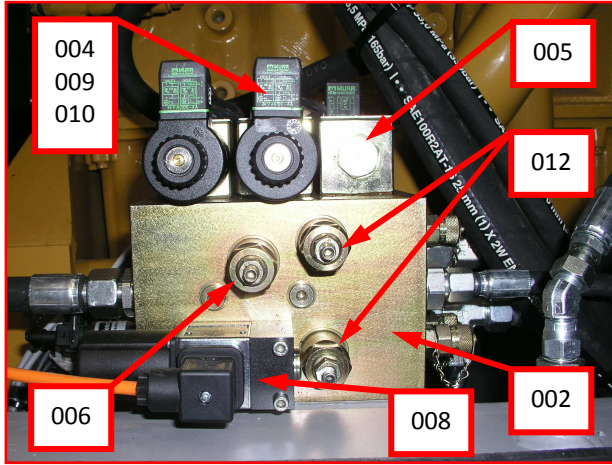

3 CLAMP/RF MANIFOLD (0604201**) – PHOTOSHEET

4 CLAMP/RF MANIFOLD (0604201**) - PARTS

ITEM	QTY.	DESCRIPTION	PART NO.
001	6	Pin bushing (4 pins)	0105013
002	1	Clamp/RF manifold	consisting of 0604201
003	5	Solenoid	0604010
004	2	4/3 valve	(V1,V2) 0604008
005	1	4/2 valve	(V3) 0604009
006	1	Relief valve	(RV1) 0604004
007	1	Check valve	9201016
008	1	Pressure switch	(PS1) 0604003
009	12	O-ring	0011043
010	12	SHCS M5 x 30	9312001
011	2	SHCS M5 x 55	9611021
012	2	Relief valve	(RV2/3) 0604005
013	1	Relief valve	(RV4) 0604006
014	4	Pressure transmitter	0601028
015	4	Connector	0603008
016	12	Contact	0604018