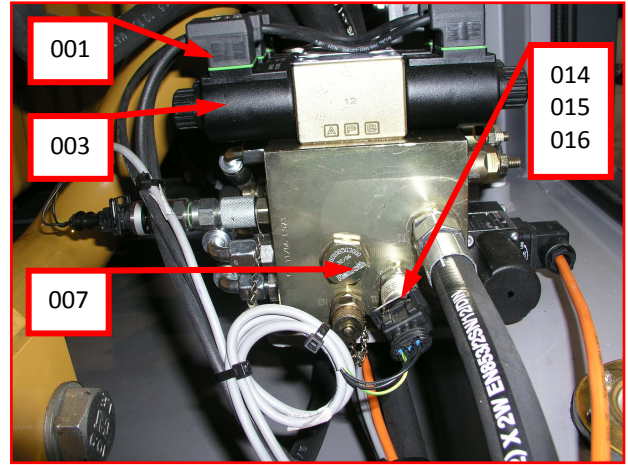

3 CLAMP/RF MANIFOLD (0604201**) – PHOTOSHEET

4 CLAMP/RF MANIFOLD (0604201**) - PARTS

ITEM	QTY.	DESCRIPTION	PART NO.
001	6	Pin bushing (4 pins)	0105013
002	1	Clamp/RF manifold	consisting of 0604201
003	5	Solenoid	0604010
004	2	4/3 valve	(V1,V2) 0604008
005	1	4/2 valve	(V3) 0604009
006	1	Relief valve	(RV1) 0604004
007	1	Check valve	9201016
008	1	Pressure switch	(PS1) 0604003
009	12	O-ring	0011043
010	12	SHCS M5 x 30	9312001
011	2	SHCS M5 x 55	9611021
012	2	Relief valve	(RV2/3) 0604005
013	1	Relief valve	(RV4) 0604006
014	4	Pressure transmitter	0601028
015	4	Connector	0603008
016	12	Contact	0604018