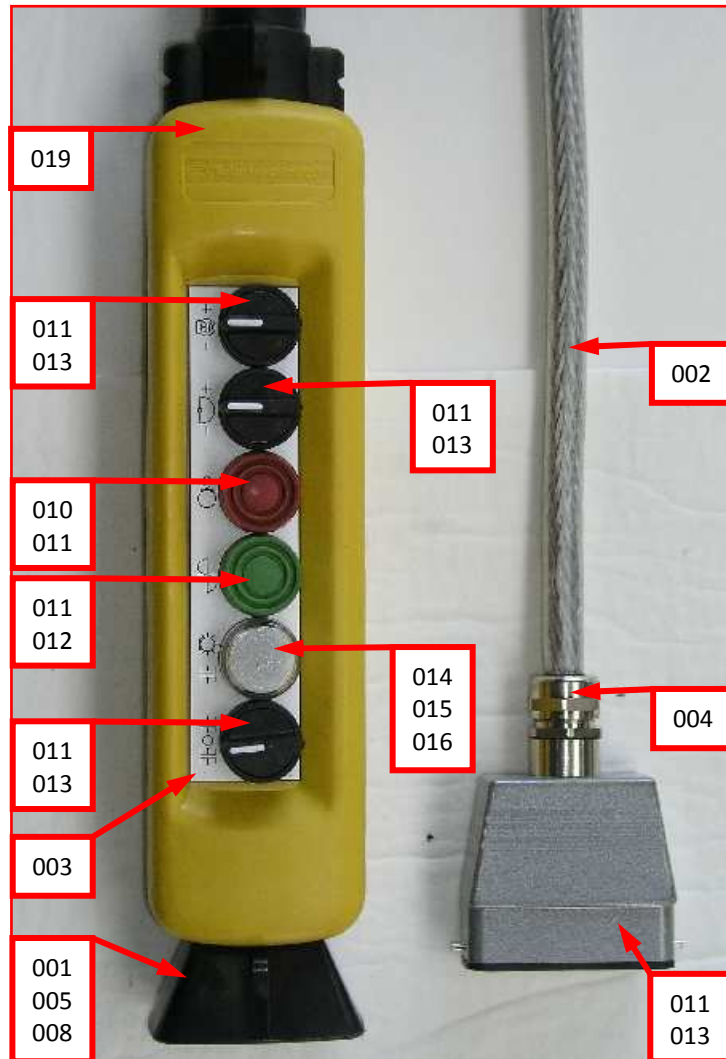

REMOTE CONTROL – CABLE PENDANT – PHOTOSHEET

REMOTE CONTROL – CABLE PENDANT – PARTS

ITEM NO.	PART NUMBER	DESCRIPTION	QTY.
-	335RF0J1	Remote Control - Cable Pendant Consisting Of:	
001	0202013	Contact Block	1
002	0407004	Remote Control Cable	15
003	0407005	Name Plate	1
004	0506014	Strain Relief	1
005	9407035	Emergency Stop Button	1
006	9408007	Male Coupler Housing	1
007	9408008	Plug Male (16 Pins)	1
008	9410001	Protective Guard	1
009	9506030	Remote Control Box	1
010	9506033	Stop Button	1
011	9506035	Element	8
012	9506037	Start Button	1
013	9506051	Switch -/+	3
014	9506053	Bulb	1
015	9506054	Lens	1
016	9506055	Clamp Light	1