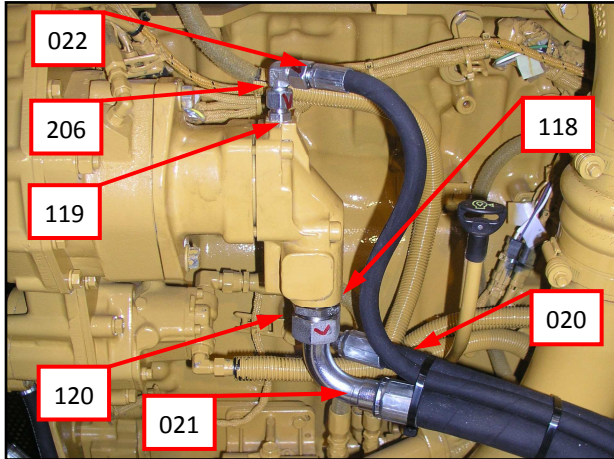

INTERNAL HOSE - ADAPTER ASSEMBLY – PHOTOSHEET