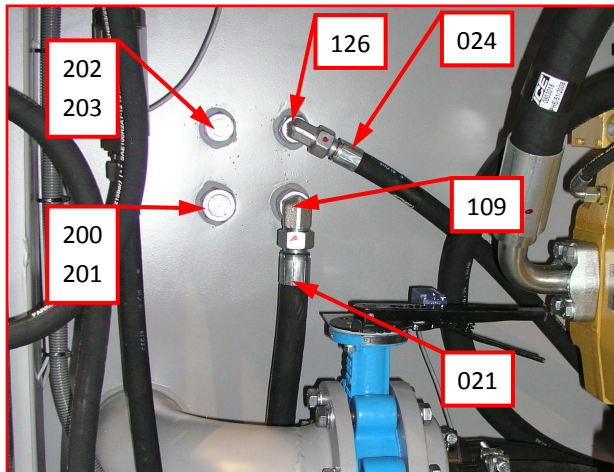

INTERNAL HOSE - ADAPTER ASSEMBLY – PHOTOSHEET