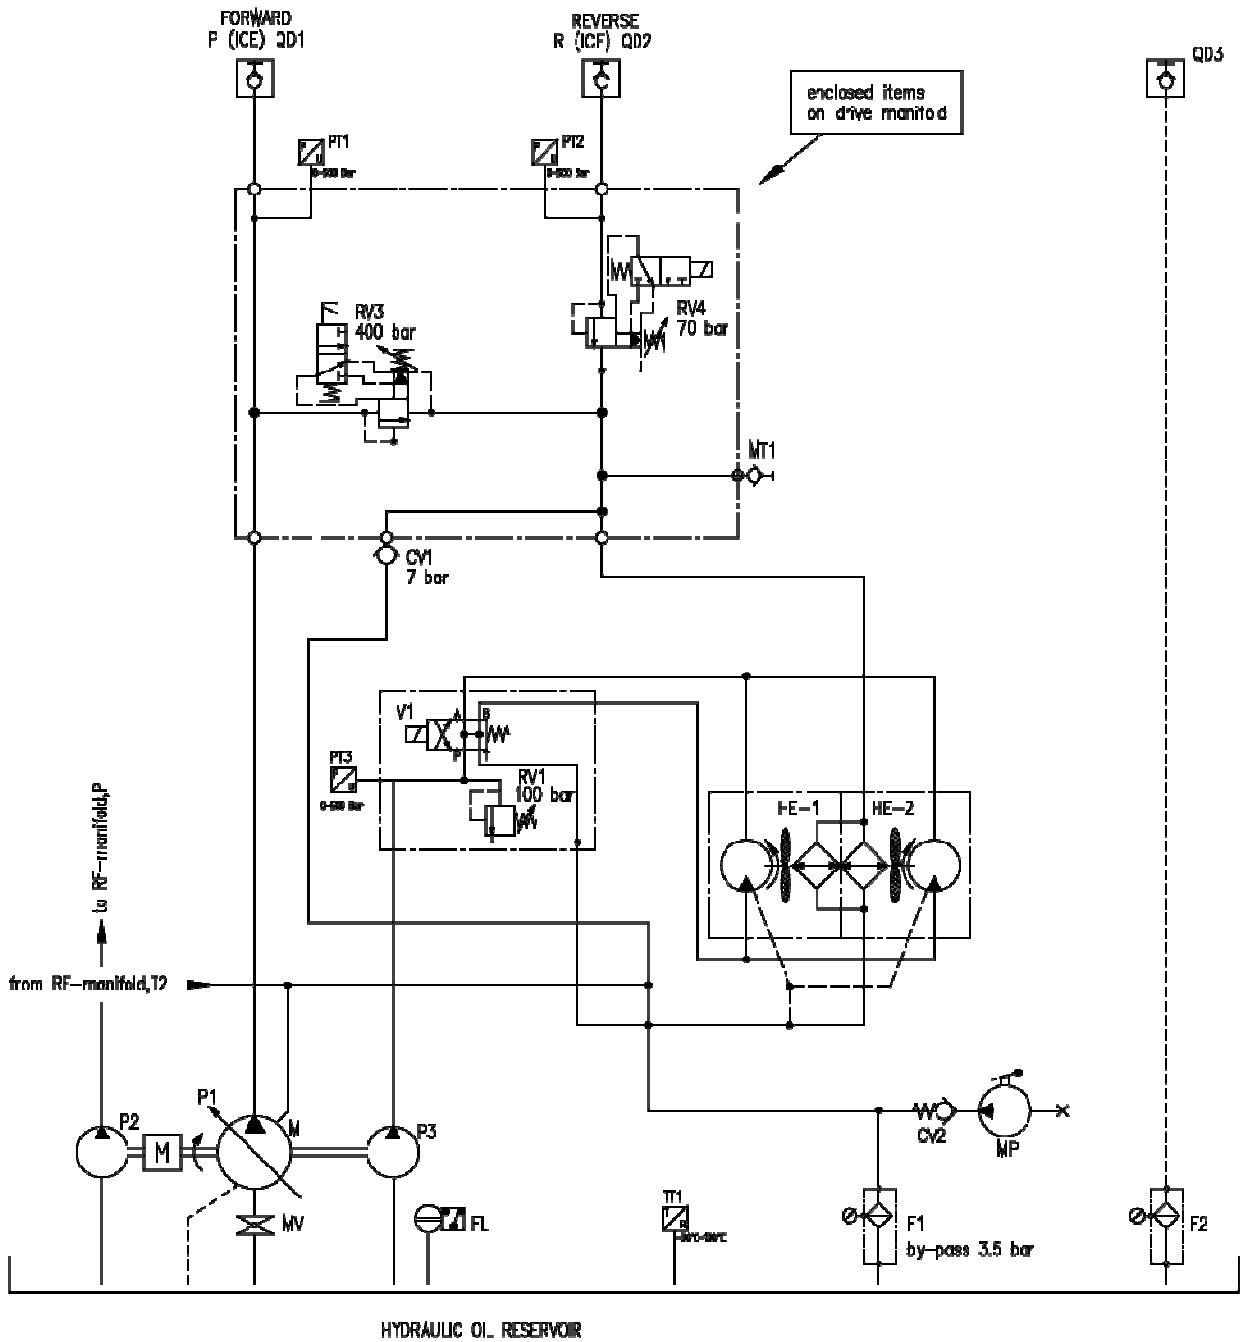

REMOTE CONTROL – WIRELESS (OPTIONAL) – PHOTOSHEET

REMOTE CONTROL – WIRELESS (OPTIONAL) – PARTS

ITEM NO.	PART NUMBER	DESCRIPTION	QTY.
-	9808203	Remote Control – Wireless Consisting of:	-
1	0211039	Text Plate	1
2	0211040	Text Plate	1
3	0211041	Text Plate	1
4	0211042	Text Plate	1
5	9408007	Male Coupler Housing	1
6	9408008	Plug Male (16 Pins)	1
7	0202008	Male Coupler Housing	1
8	0308001	Antenna	1
9	0308002	Coax Cable 3mtr	1
10	9408010	Plug Female (16 Pins)	1
11	9601026	Shock Absorber	4
12	0603013	Battery Compartment	1
13	9611030	Receiver (24VDC)	1
14	0603016	Battery	2
15	9809014	Transmitter	1
16	9809015	Protection Cover	1
17	0402118	Mounting Plate	1
18	0603014	Charging Adapter	1
19	0407004	Remote Control Cable	1
20	0802029	Adapter / Battery	1
21	0603019	Emergency Stop Button	1
22	0603020	Push Button	10
23	0603021	Seal Push Button	10
24	0603022	Body Guard	1

REMOTE CONTROL – EXTENSION CABLE – PHOTOSHEET

005

001
002

003
004

REMOTE CONTROL – EXTENSION CABLE – PARTS

ITEM NO.	PART NUMBER	DESCRIPTION	QTY.
1	9408007	Male Coupler Housing	1
2	9408008	Plug Male (16 Pins)	5
3	0603023	Female Coupler Housing (16 Pins)	1
4	9408010	Plug Female (16 Pins)	1
5	0407004	Remote Control Cable	5

HYDRAULIC CIRCUITRY – DRIVE CIRCUITRY – DRAWING

HYDRAULIC CIRCUITRY – DRIVE CIRCUITRY – PARTS

ITEM NO.	PART NUMBER	DESCRIPTION	QTY.
P2	0408006	Clamp Pump	1
MV	0305006	Manual Valve	1
P1	0010002	Drive Pump	1
P3	0010003	Fan Pump	1
FL	100.314	Fluid Level Switch	1
F1	0211059	Return Filter	1
RV1	9906043	Relief Valve	1
V1	9501040	Control Valve	1
HE-1, 2	0211046	Oil Cooler	2
CV1	0608010	Check Valve	1
RV3,4	0010005	Relief Valve	2
QD1	110.692	Quick Disconnect Female	1
QD2	110.690	Quick Disconnect Male	1
F2	0304010	Return Filter Leak-Oil	1
CV2	9909039	Check Valve	1
MP	9909009	Manual Pump	1
QD3	400.095	Quick Disconnect Female	1
TT1	0601029	Temperature Transmitter	1
PT1,2,3	0601028	Pressure Transmitter	3