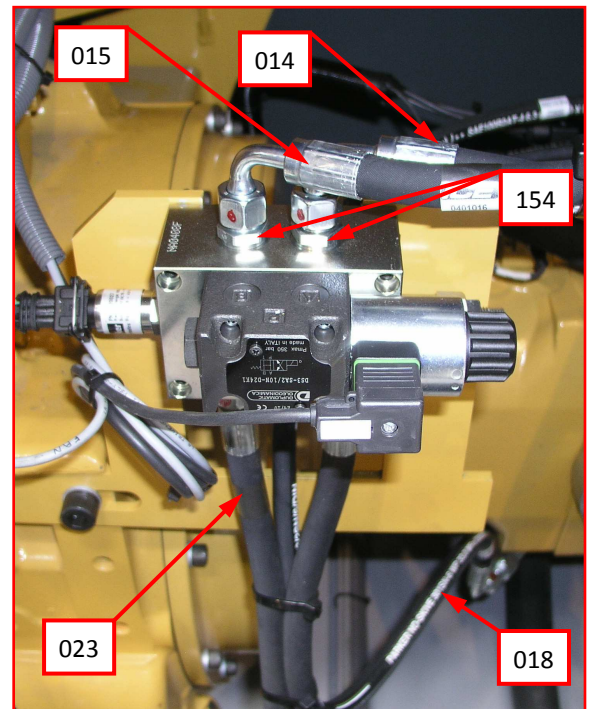

INTERNAL HOSE / ADAPTER ASSEMBLY – PHOTOSHEET