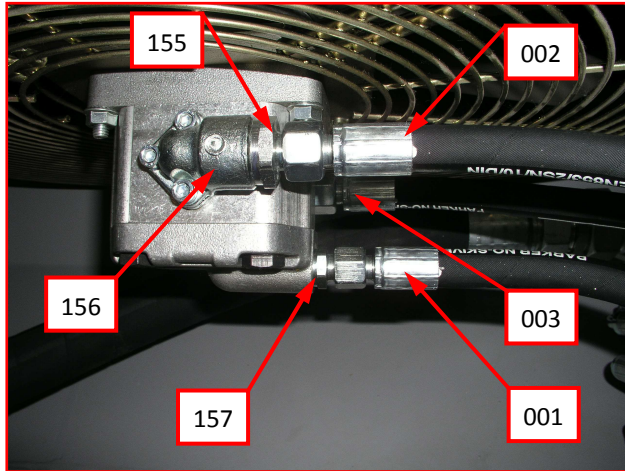

INTERNAL HOSE / ADAPTER ASSEMBLY – PHOTOSHEET