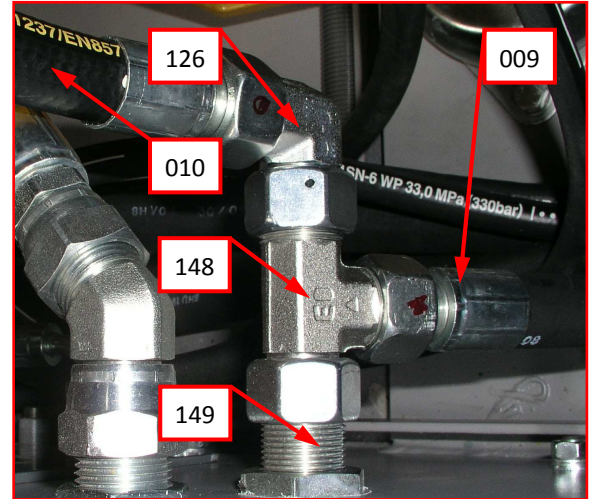

INTERNAL HOSE / ADAPTER ASSEMBLY – PHOTOSHEET