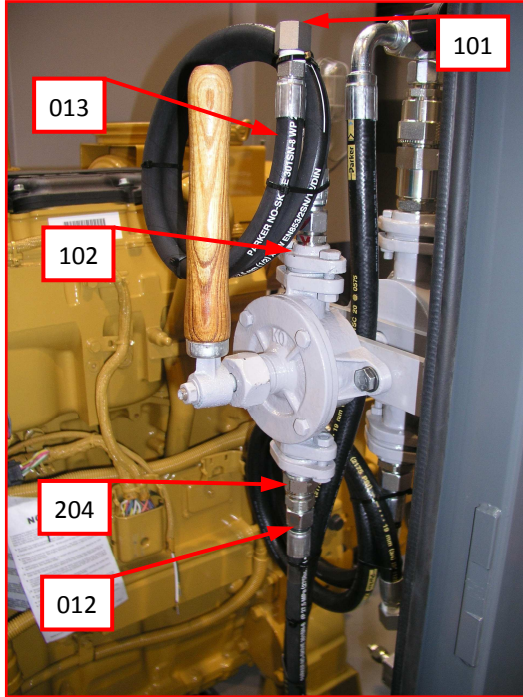

INTERNAL HOSE / ADAPTER ASSEMBLY – PHOTOSHEET

INTERNAL HOSE / ADAPTER ASSEMBLY – PHOTOSHEET

INTERNAL HOSE - ADAPTER ASSEMBLY – PHOTOSHEET

INTERNAL HOSE - ADAPTER – PHOTOSHEET

INTERNAL HOSE - ADAPTER – PHOTOSHEET

2 INTERNAL ADAPTERS

ITEM NO.	QTY.	DESCRIPTION	PART NUMBER
101	2	FITT2C-08Q	100.727
102	3	Straight male stud fitting	2240712715
103	1	FITT2S-08P06P	130.221
104	1	FITT9S-08P22A	9111022
105	1	Ball valve 1/2"	9307002
106	2	Nut FM15LCF	0902014
107	1	Straight male stud fitting	2240912715
108	1	FITT2S-08M06R	0508044
109	2	Adjustable elbow fitting	2243700028
110	1	15L stop	0808038
111	1	Adjustable barrel L-fitting	22438000282
112	1	Adjustable barrel L-fitting	2244300012
113	1	FITT9S-02P12A	9602013
114	1	FITT2S-04Q12P	100.186
115	1	FITT2S-04P04P	110.691
116	1	Elbow fitting	2256314314
117	5	FITT9S-20X04P	9606017
118	1	Straight male stud fitting	2241026916
119	1	Straight male stud fitting	224101431A
120	1	Straight male stud fitting	2241026928
121	1	Adjustable elbow fitting	2243700016
122	1	Straight male stud fitting	2240712716
123	4	FITT2S-06S06M	795.087
124	1	Adjustable barrel L-fitting	2244300015
126	3	Adjustable elbow fitting	2243700022
128	2	Split flange	22242318
129	2	O-ring	100.037
130	1	Adjustable elbow fitting	2243700038
131	1	Straight male stud fitting	2240738138
132	3	Adjustable elbow fitting	2243800042
134	3	Split flange	22241635
135	2	O-ring	41002016
138	7	Plug	20621318
139	4	Plug	20621381
140	2	FITT9S-24S52A	9810007
141	1	O-ring	110.119
142	1	Split flange	22241381
143	1	FITT9S-24F52A	9704041
144	2	Straight male stud fitting	2240628033
145	1	Check valve	9909039
048	1	Adjustable barrel L-fitting	2244300022
049	1	Straight bulkhead fitting	2241400022
050	1	Straight connection	22370222
151	3	FITT9S-16S30A	0307003
152	1	Elbow flange	0302002
153	1	Elbow flange	0301011
154	4	Straight male stud fitting	2240709512
155	4	Straight male stud fitting	2230712712