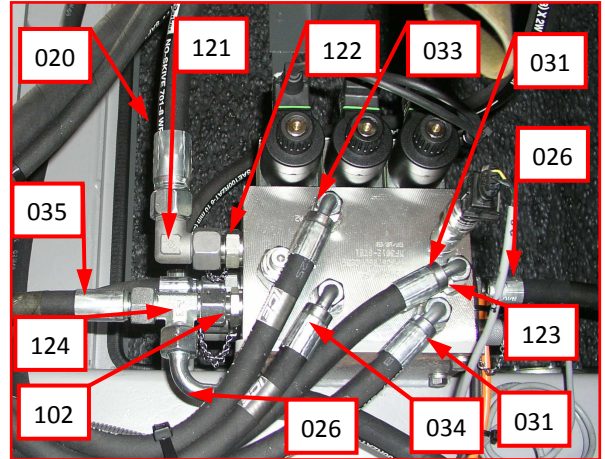

INTERNAL HOSE - ADAPTER ASSEMBLY – PHOTOSHEET