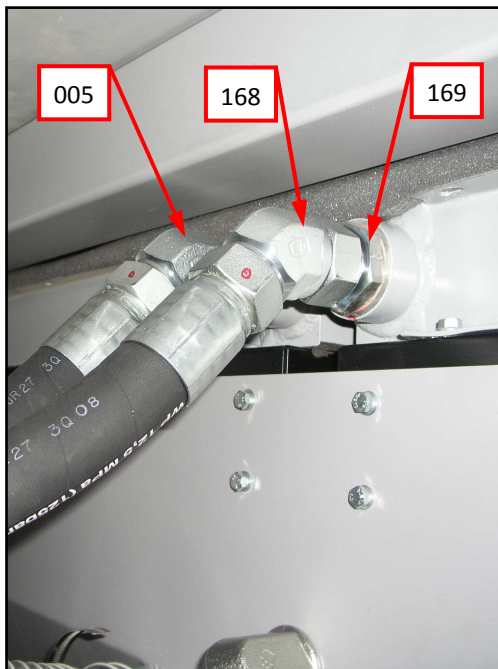

INTERNAL HOSE / ADAPTER ASSEMBLY – PHOTOSHEET