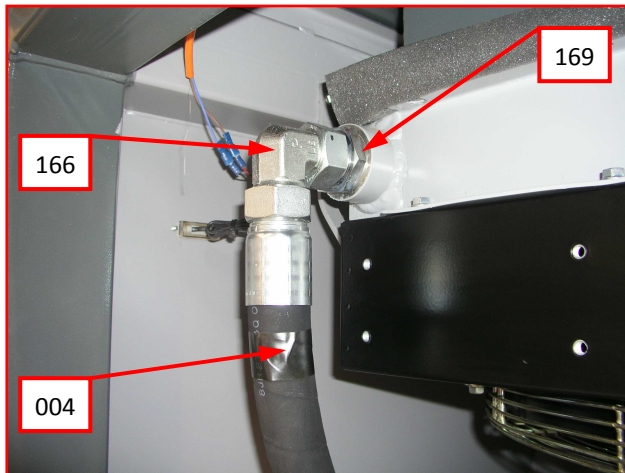

INTERNAL HOSE / ADAPTER ASSEMBLY – PHOTOSHEET