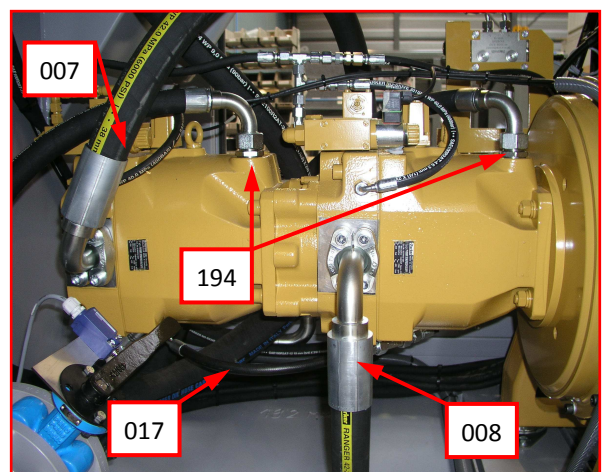

INTERNAL HOSE - ADAPTER ASSEMBLY – PHOTOSHEET