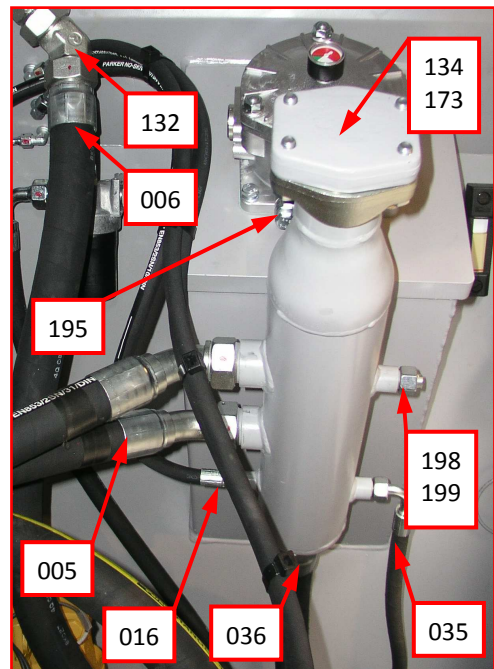

INTERNAL HOSE / ADAPTER ASSEMBLY – PHOTOSHEET