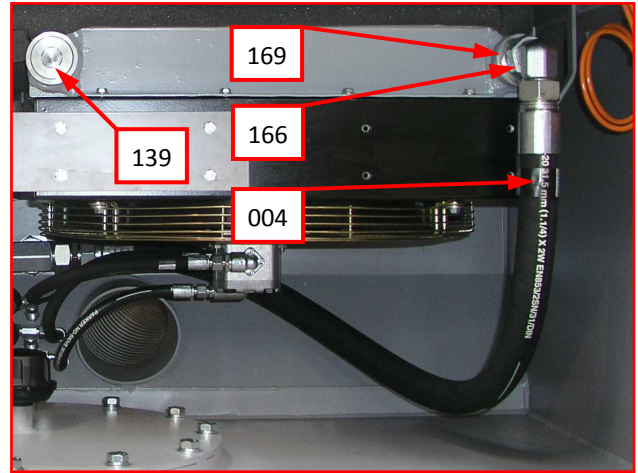

INTERNAL HOSE / ADAPTER ASSEMBLY – PHOTOSHEET