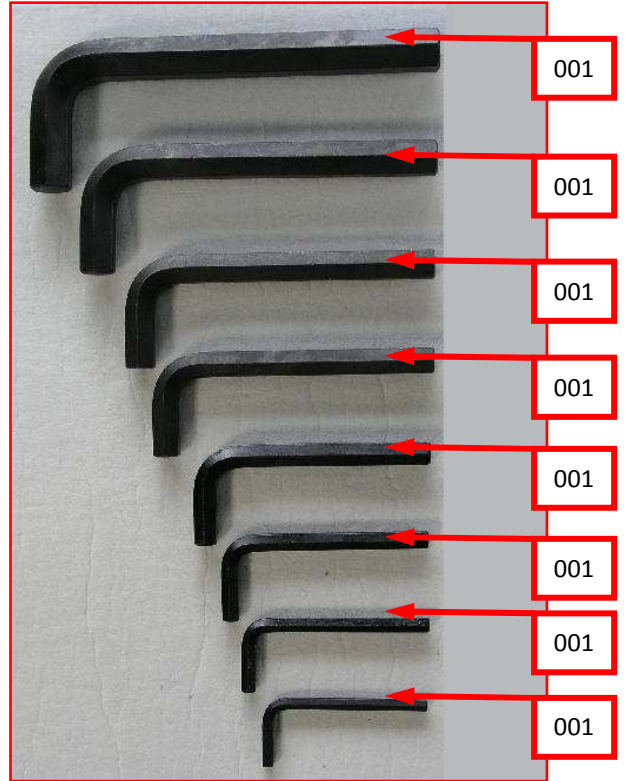

TOOLBOX – PHOTOSHEET

TOOLBOX – PARTS

ITEM NO.	PART NUMBER	DESCRIPTION	QTY.
-	0701203	Toolbox Consisting of:	-
1	790.071	1" Allen Wrench	1
2	9709064	M17 Allen Wrench	1
3	9709061	M14 Allen Wrench	1
4	9709059	M12 Allen Wrench	1
5	9709057	M10 Allen Wrench	1
6	9709055	M8 Allen Wrench	1
7	9709053	M6 Allen Wrench	1
8	100.651	Voltage Tester 24 Volt	1
9	100.687	7/8" Allen Wrench	1
10	100.685	3/4" Allen Wrench	1
11	100.683	5/8" Allen Wrench	1
12	100.681	9/16" Allen Wrench	1
13	100.679	1/2" Allen Wrench	1
14	100.675	3/8" Allen Wrench	1
15	100.657	5/16" Allen Wrench	1
16	100.673	1/4" Allen Wrench	1
17	0507055	Toolbox	1
18	9809001	Slagsl. Kukko 51A	1
19	0707014	M24 Allen Wrench	1