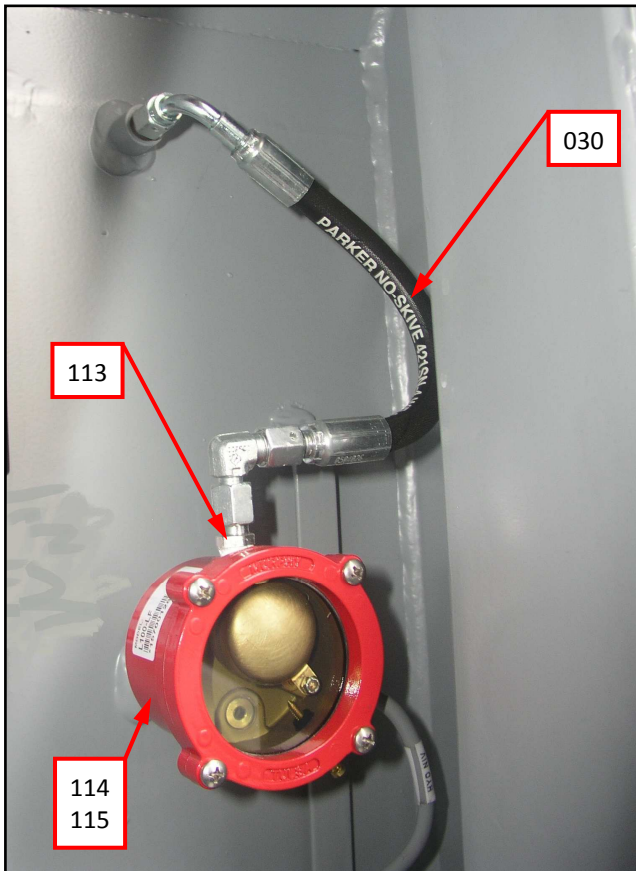

INTERNAL HOSE / ADAPTER ASSEMBLY – PHOTOSHEET

INTERNAL HOSE / ADAPTER ASSEMBLY – PHOTOSHEET

INTERNAL HOSE - ADAPTER ASSEMBLY – PHOTOSHEET

INTERNAL HOSE - ADAPTER – PHOTOSHEET

INTERNAL HOSE - ADAPTER – PHOTOSHEET

2 INTERNAL ADAPTERS

ITEM NO.	QTY.	DESCRIPTION	PART NUMBER
101	2	FITT2C-08Q	100.727
102	3	Straight male stud fitting	2240712715
103	1	FITT2S-08P06P	130.221
104	1	FITT9S-08P22A	9111022
105	1	Ball valve 1/2"	9307002
106	2	Nut FM15LCF	0902014
107	1	Straight male stud fitting	2240912715
108	1	FITT2S-08M06R	0508044
109	2	Adjustable elbow fitting	2243700028
110	1	15L stop	0808038
111	1	Adjustable barrel L-fitting	22438000282
112	1	Adjustable barrel L-fitting	2244300012
113	1	FITT9S-02P12A	9602013
114	1	FITT2S-04Q12P	100.186
115	1	FITT2S-04P04P	110.691
116	1	Elbow fitting	2256314314
117	5	FITT9S-20X04P	9606017
118	1	Straight male stud fitting	2241026916
119	1	Straight male stud fitting	224101431A
120	1	Straight male stud fitting	2241026928
121	1	Adjustable elbow fitting	2243700016
122	1	Straight male stud fitting	2240712716
123	4	FITT2S-06S06M	795.087
124	1	Adjustable barrel L-fitting	2244300015
126	3	Adjustable elbow fitting	2243700022
128	2	Split flange	22242318
129	2	O-ring	100.037
130	1	Adjustable elbow fitting	2243700038
131	1	Straight male stud fitting	2240738138
132	3	Adjustable elbow fitting	2243800042
134	3	Split flange	22241635
135	2	O-ring	41002016
138	7	Plug	20621318
139	4	Plug	20621381
140	2	FITT9S-24S52A	9810007
141	1	O-ring	110.119
142	1	Split flange	22241381
143	1	FITT9S-24F52A	9704041
144	2	Straight male stud fitting	2240628033
145	1	Check valve	9909039
048	1	Adjustable barrel L-fitting	2244300022
049	1	Straight bulkhead fitting	2241400022
050	1	Straight connection	22370222
151	3	FITT9S-16S30A	0307003
152	1	Elbow flange	0302002
153	1	Elbow flange	0301011
154	4	Straight male stud fitting	2240709512
155	4	Straight male stud fitting	2230712712