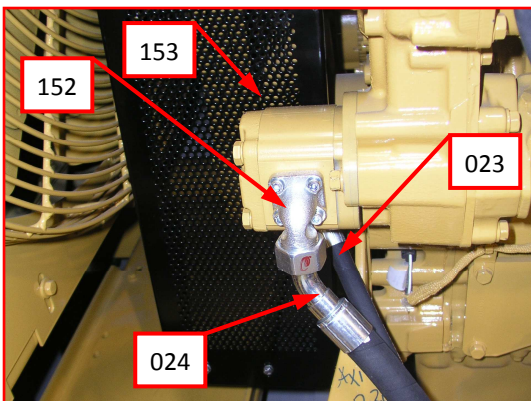

INTERNAL HOSE / ADAPTER ASSEMBLY – PHOTOSHEET