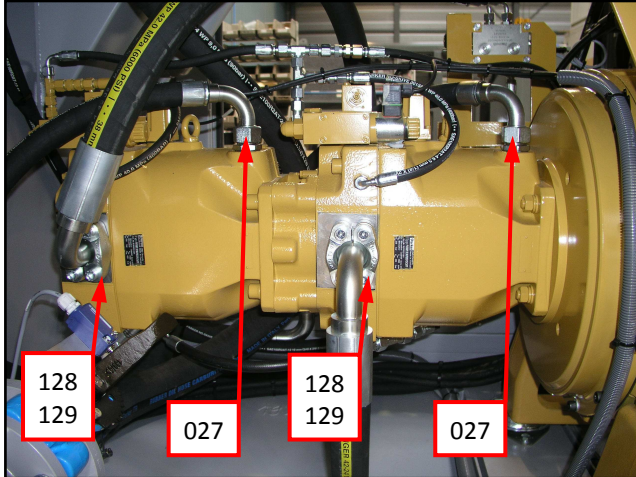

INTERNAL ASSEMBLY – PHOTOSHEET

INTERNAL ASSEMBLY – PHOTOSHEET

INTERNAL ASSEMBLY – PHOTOSHEET

INTERNAL ASSEMBLY – PHOTOSHEET

INTERNAL ASSEMBLY – PHOTOSHEET

INTERNAL ASSEMBLY – PARTS

ITEM NO.	QTY.	DESCRIPTION	PART NUMBER
001	1	Skid 600 series	0802200
002	1	Optional package 600RF 002	0807602
003	1	Engine CAT C15	550RF0G0
004	1	Air exhaust AKR150 1480*1600*146	0803001
006	1	Hydraulic pump	0802204
008	1	Clamp/RF pump -14 cc	0408006
009	1	Gear pump	0606017
010	1	Clamp/RF manifold 335/550/1000RF	0604201
011	1	Exhaust	0802044
012	2	Heat exchanger	0211046
013	1	Leak oil filter	0304010
014	1	Drive Coupling	0802036
015	2	Mountingset	200099002E
017	1	Returnfilter	0807009
018	1	Fanguard C15	0802209
020	1	Limit switch	0507052
021	1	Mounting plate RVS	0707100
022	1	Fuel filler cap 3"	0303014
023	1	Mounting flange 3"	0303015
024	1	Exhaust expansion joint	0304033
025	1	Butterfly valve 5"	0307005
026	1	Float switch	100.314
027	1	Tankinhoudsmeter	50467004
028	2	S/N plate	9110014
029	1	4/2 Valve	9501040
030	1	Bully	9507005
031	1	Bulb	9507006
032	4	Elbow flange	9507035
033	1	Return Oil Manifold	06330001
034	1	Split flange	22241762
035	1	Split flange	22241635
036	4	Plain washer	30501200
037	4	Hex.socket head screw	3020120006
038	1	Flange SAE Closed counter 3"	0911007
039	0	Hydraulic tube R15x1.5	0902015
040	1	Mounting plate complete	9906043
041	1	Hand pump	20130003
042	6	Motor support RAEM 800 B	9907032
043	2	Battery	0503039
044	1	Earth switch	790.924
045	1	Heat insulation 525RF	0505118
046	1	Hand pump	20130002
047	2	Battery box small	0802027
048	9	Pin bushing (4 pins)	0105013
049	1	Manifold	0010107
050	35	Engine oil Rubia TIR 7400 15W40	0703004
051	3	Inhibitor vat a 200ltr.	0402002

INTERNAL HOSE / ADAPTER ASSEMBLY – PHOTOSHEET

INTERNAL HOSE / ADAPTER ASSEMBLY – PHOTOSHEET

INTERNAL HOSE - ADAPTER ASSEMBLY – PHOTOSHEET

INTERNAL HOSE - ADAPTER – PHOTOSHEET

INTERNAL HOSE - ADAPTER – PHOTOSHEET