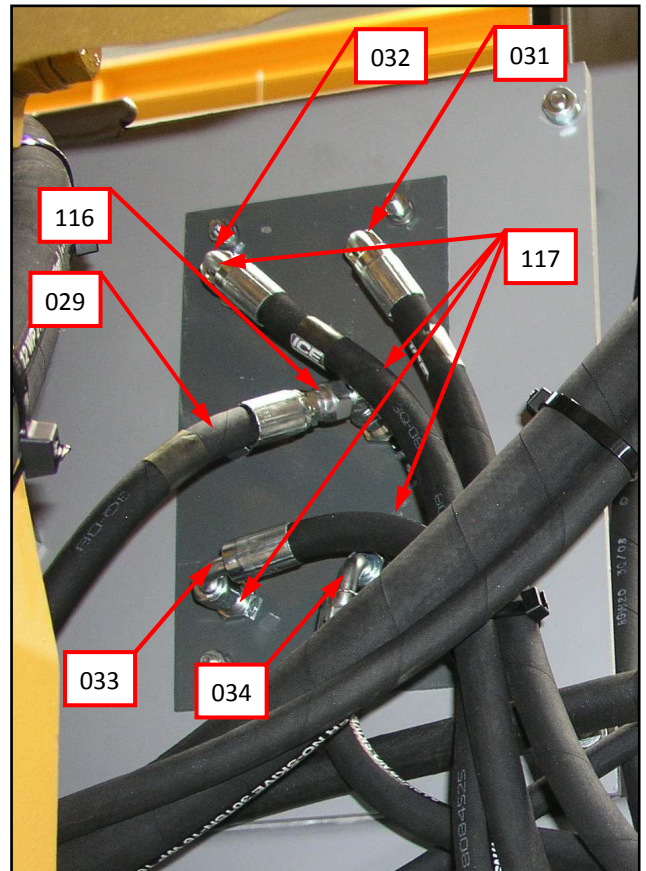

INTERNAL HOSE / ADAPTER ASSEMBLY – PHOTOSHEET

INTERNAL HOSE / ADAPTER ASSEMBLY – PHOTOSHEET

INTERNAL HOSE - ADAPTER ASSEMBLY – PHOTOSHEET

INTERNAL HOSE - ADAPTER – PHOTOSHEET

INTERNAL HOSE - ADAPTER – PHOTOSHEET

2 INTERNAL ADAPTERS

ITEM NO.	QTY.	DESCRIPTION	PART NUMBER
101	2	FITT2C-08Q	100.727
102	3	Straight male stud fitting	2240712715
103	1	FITT2S-08P06P	130.221
104	1	FITT9S-08P22A	9111022
105	1	Ball valve 1/2"	9307002
106	2	Nut FM15LCF	0902014
107	1	Straight male stud fitting	2240912715
108	1	FITT2S-08M06R	0508044
109	2	Adjustable elbow fitting	2243700028
110	1	15L stop	0808038
111	1	Adjustable barrel L-fitting	22438000282
112	1	Adjustable barrel L-fitting	2244300012
113	1	FITT9S-02P12A	9602013
114	1	FITT2S-04Q12P	100.186
115	1	FITT2S-04P04P	110.691
116	1	Elbow fitting	2256314314
117	5	FITT9S-20X04P	9606017
118	1	Straight male stud fitting	2241026916
119	1	Straight male stud fitting	224101431A
120	1	Straight male stud fitting	2241026928
121	1	Adjustable elbow fitting	2243700016
122	1	Straight male stud fitting	2240712716
123	4	FITT2S-06S06M	795.087
124	1	Adjustable barrel L-fitting	2244300015
126	3	Adjustable elbow fitting	2243700022
128	2	Split flange	22242318
129	2	O-ring	100.037
130	1	Adjustable elbow fitting	2243700038
131	1	Straight male stud fitting	2240738138
132	3	Adjustable elbow fitting	2243800042
134	3	Split flange	22241635
135	2	O-ring	41002016
138	7	Plug	20621318
139	4	Plug	20621381
140	2	FITT9S-24S52A	9810007
141	1	O-ring	110.119
142	1	Split flange	22241381
143	1	FITT9S-24F52A	9704041
144	2	Straight male stud fitting	2240628033
145	1	Check valve	9909039
048	1	Adjustable barrel L-fitting	2244300022
049	1	Straight bulkhead fitting	2241400022
050	1	Straight connection	22370222
151	3	FITT9S-16S30A	0307003
152	1	Elbow flange	0302002
153	1	Elbow flange	0301011
154	4	Straight male stud fitting	2240709512
155	4	Straight male stud fitting	2230712712