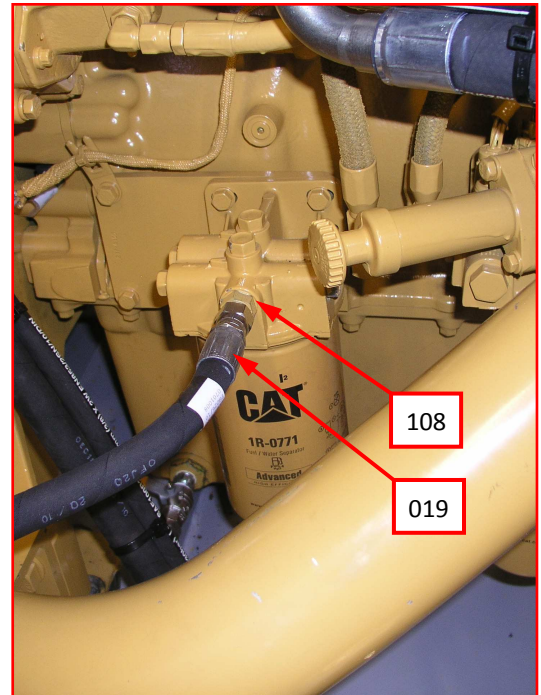

INTERNAL HOSE - ADAPTER – PHOTOSHEET