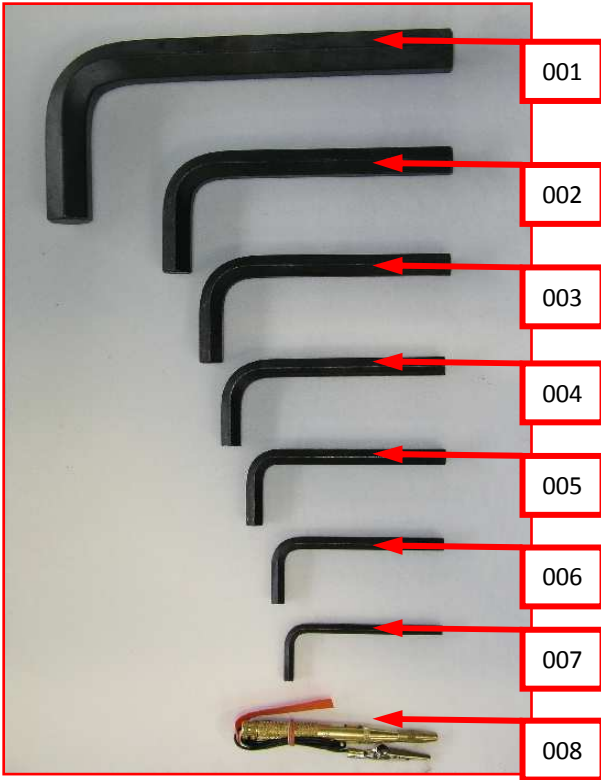

TOOLBOX – PHOTOSHEET

TOOLBOX – PARTS

ITEM NO.	PART NUMBER	DESCRIPTION	QTY.
-	0701203	Toolbox Consisting of:	-
1	790.071	1" Allen Wrench	1
2	9709064	M17 Allen Wrench	1
3	9709061	M14 Allen Wrench	1
4	9709059	M12 Allen Wrench	1
5	9709057	M10 Allen Wrench	1
6	9709055	M8 Allen Wrench	1
7	9709053	M6 Allen Wrench	1
8	100.651	Voltage Tester 24 Volt	1
9	100.687	7/8" Allen Wrench	1
10	100.685	3/4" Allen Wrench	1
11	100.683	5/8" Allen Wrench	1
12	100.681	9/16" Allen Wrench	1
13	100.679	1/2" Allen Wrench	1
14	100.675	3/8" Allen Wrench	1
15	100.657	5/16" Allen Wrench	1
16	100.673	1/4" Allen Wrench	1
17	0507055	Toolbox	1
18	9809001	Slagsl. Kukko 51A	1
19	0707014	M24 Allen Wrench	1