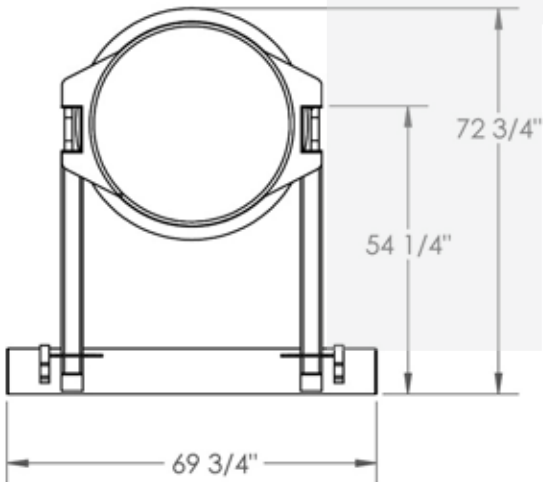

Bell Adapter 18" Pin Style for U-21

1800-21	for U-21	lbs
---------	----------	-----

Bell Adapter 24" Pin Style for U-32

2400-32	for U-32	lbs
---------	----------	-----

Bell Adapter 36" Pin Style for U-42

3600-42	for U-42	1274.41 lbs

Bell Adapter 42" Pin Style for U-48

4200-48	for U-48	1,550 lbs
---------	----------	-----------