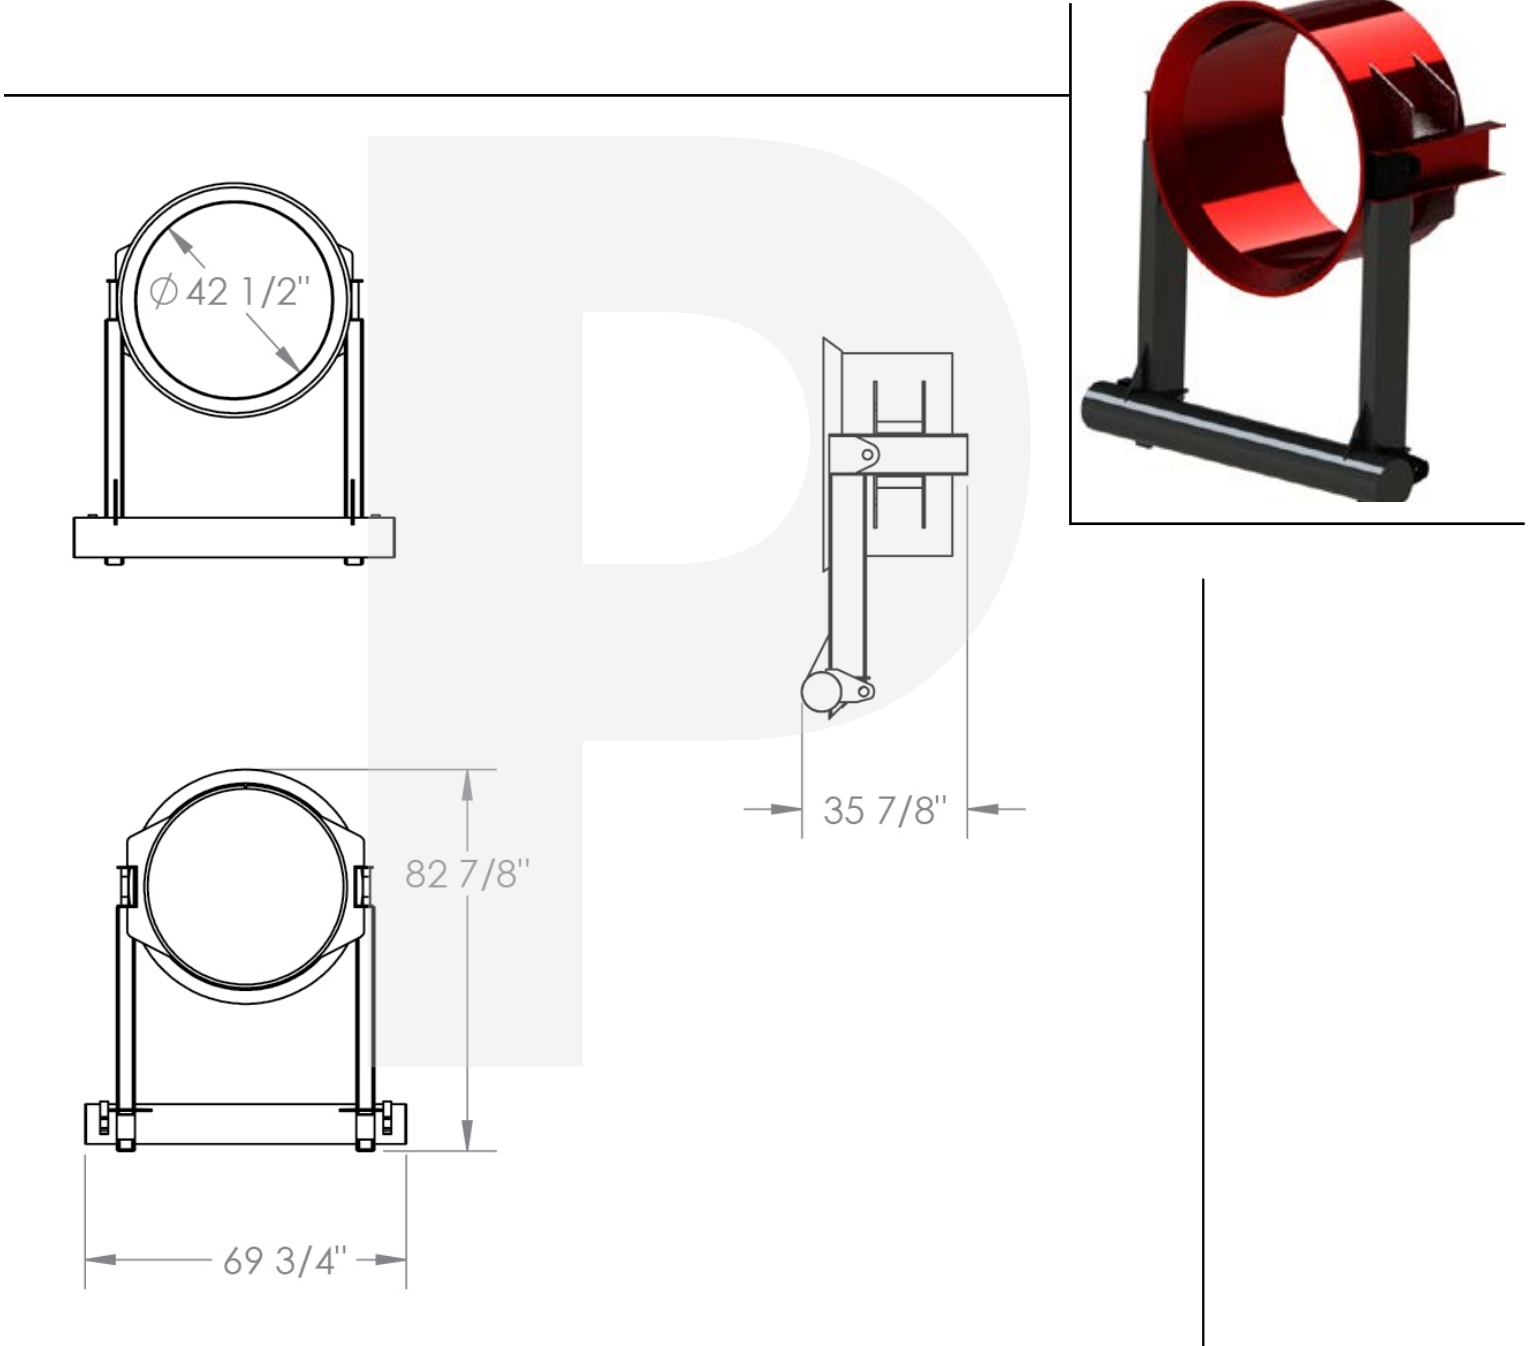

Bell Adapter 18" Pin Style for U-21

1800-21	for U-21	lbs
---------	----------	-----

Bell Adapter 24" Pin Style for U-32

2400-32	for U-32	lbs
---------	----------	-----

Bell Adapter 36" Pin Style for U-42

3600-42	for U-42	1274.41 lbs

Bell Adapter 42" Pin Style for U-48

4200-48	for U-48	1,550 lbs
---------	----------	-----------