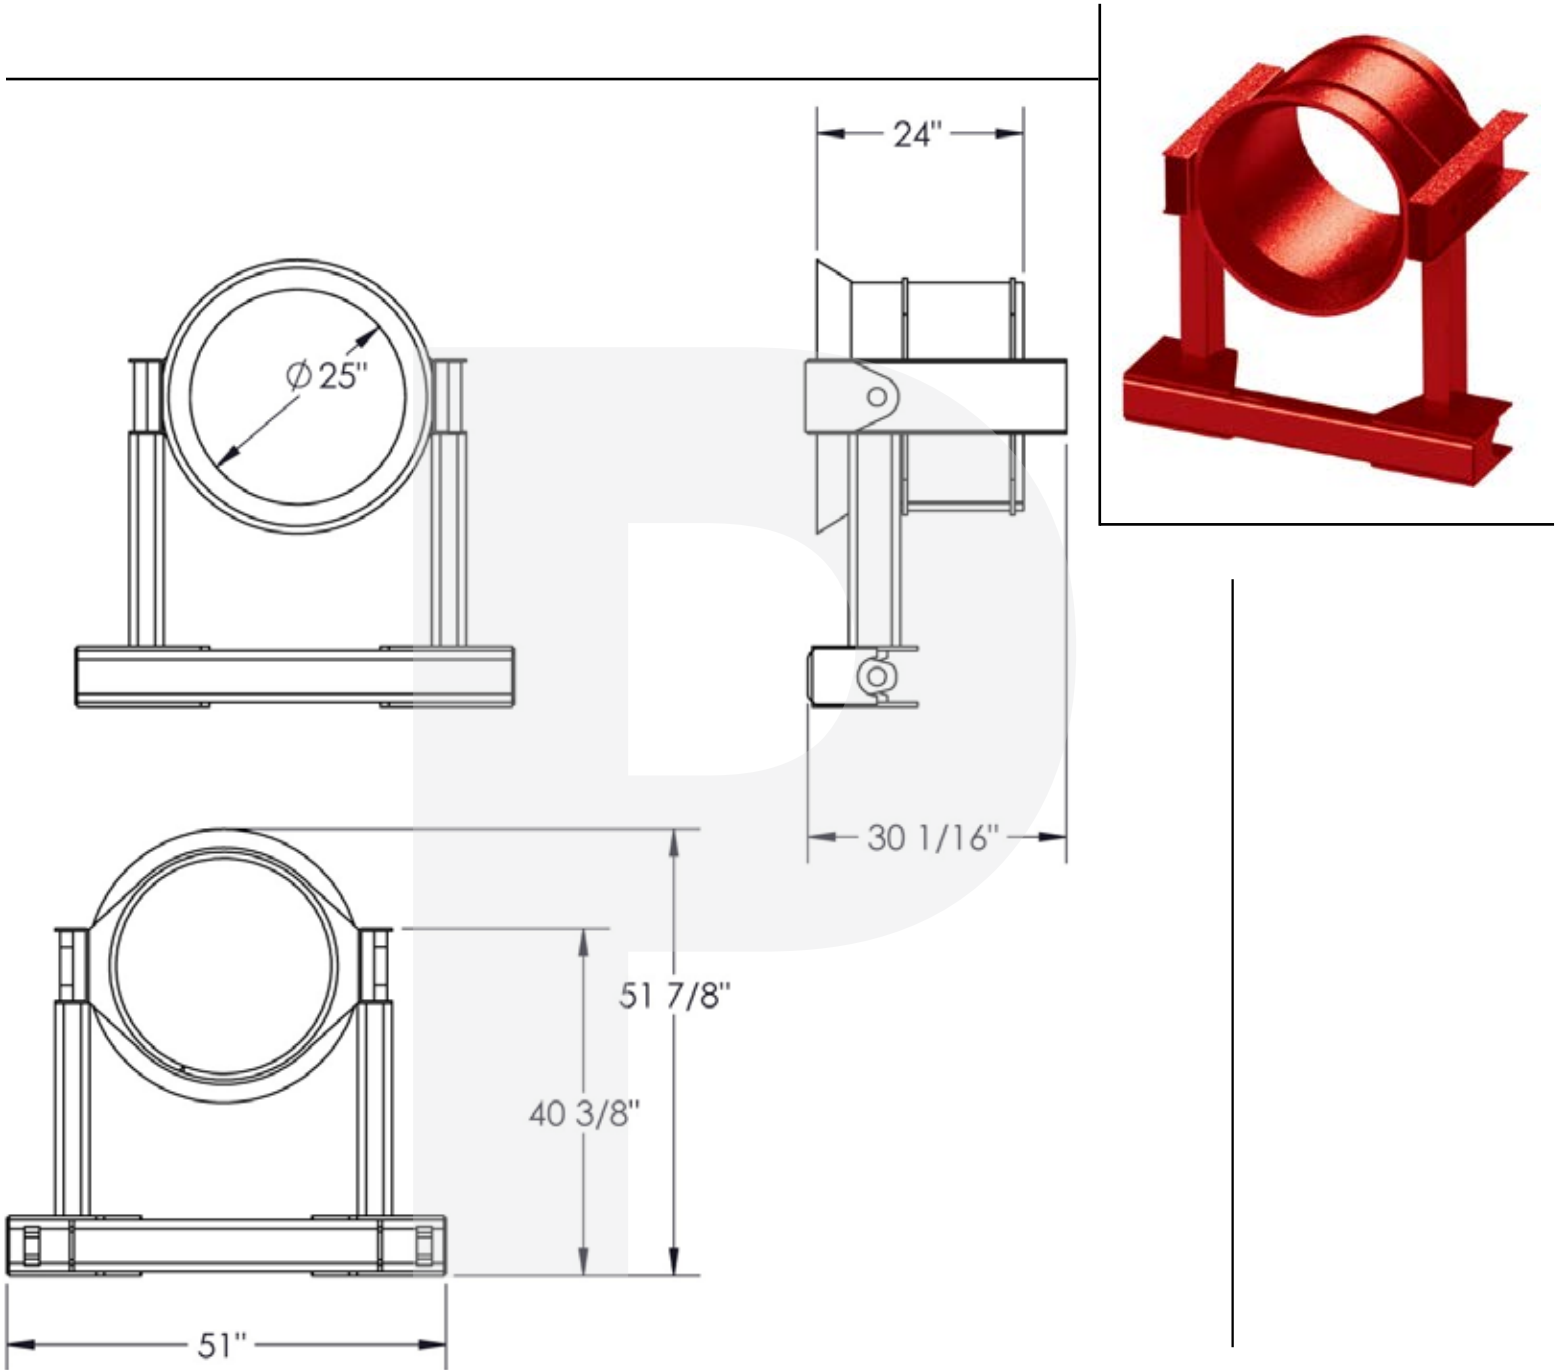

Bell Adapter 18" Pin Style for U-21

1800-21	for U-21	lbs
---------	----------	-----

Bell Adapter 24" Pin Style for U-32

2400-32	for U-32	lbs
---------	----------	-----

Bell Adapter 36" Pin Style for U-42

3600-42	for U-42	1274.41 lbs

Bell Adapter 42" Pin Style for U-48

4200-48	for U-48	1,550 lbs
---------	----------	-----------