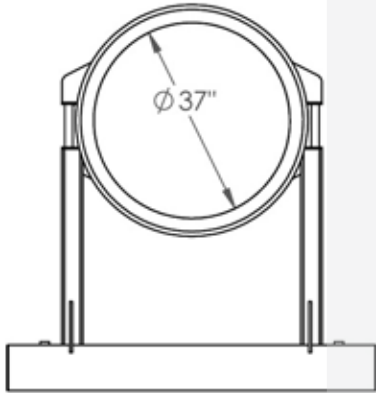

Bell Adapter 18" Pin Style for U-21

1800-21	for U-21	lbs
---------	----------	-----

Bell Adapter 24" Pin Style for U-32

2400-32	for U-32	lbs
---------	----------	-----

Bell Adapter 36" Pin Style for U-42

3600-42	for U-42	1274.41 lbs

Bell Adapter 42" Pin Style for U-48

4200-48	for U-48	1,550 lbs
---------	----------	-----------