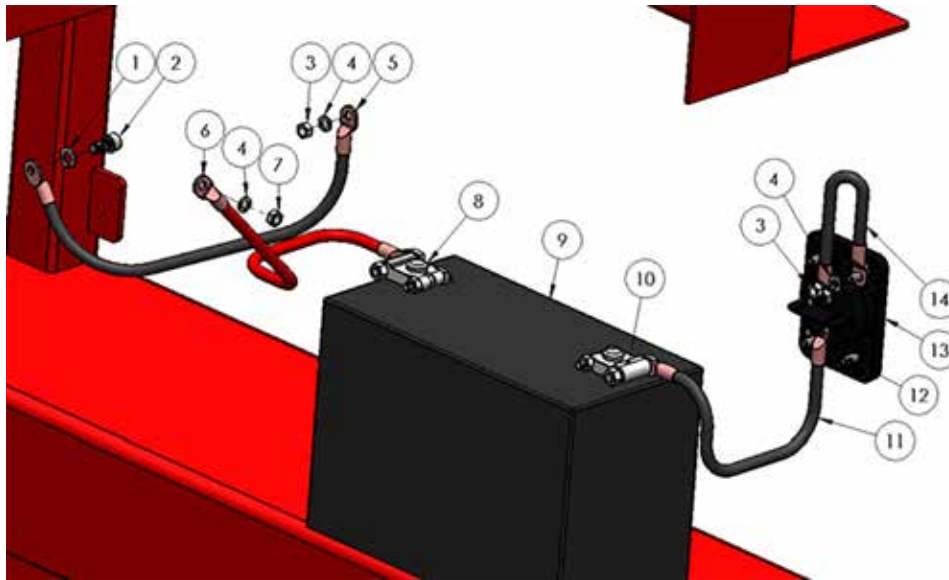

MAIN ELECTRICAL WIRES

ITEM NO.	PART NUMBER	DESCRIPTION	QTY.
1	207116	10MM SLW	1
2	221612	10MM - 1.5 X 20MM SHCS	1
3	910-HN-31-18	5/16-18 HEX NUT	2
4	8001049	5/16" SLW	3
5	8100344	MAIN ENGINE GROUND WIRE	1
6	8100343	STARTER POSITIVE WIRE	1
7	8100094	M8 X 1.25MM HEX NUT	1
8	8100160	POSITIVE BATTERY TERMINAL	1
9	8100070	31P BATTERY	1
10	8100161	NEGATIVE BATTERY TERMINAL	1
11	8100346	HP-60 BATTERY TO DISCONNECT WIRE	1
12	8100337	5/16-18 X 1" BUTTON HEAD CAP SCREW	4
13	8100044	MAIN BATTERY DISCONNECT	1
14	8100345	DISCONNECT TO BODY GROUND WIRE	1