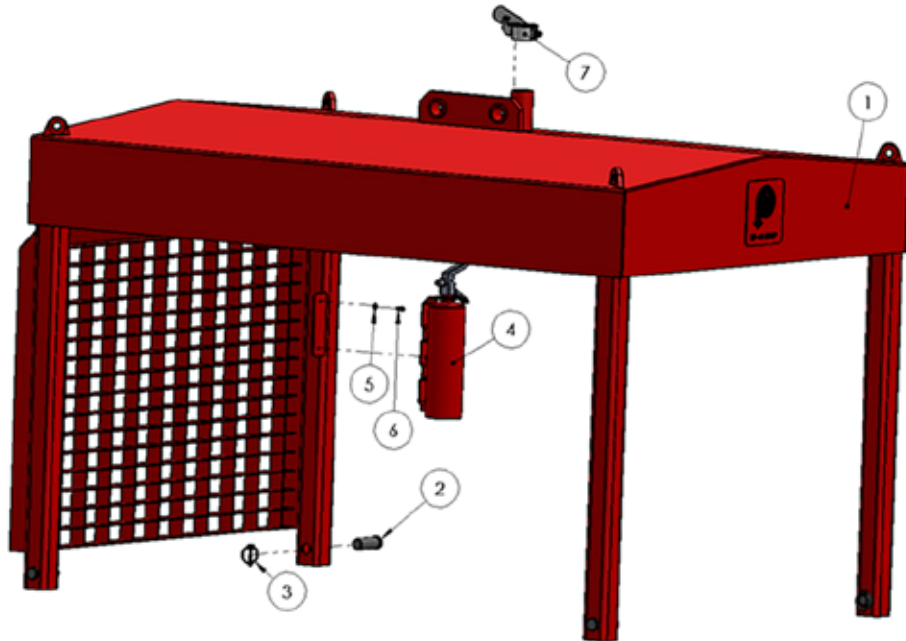

Power Pack
HP-60-A
Parts Manual

Parts Manual

CONTENTS

Main Assembly	3-5
Engine Assembly	6
Exhaust Subassembly	7
Fuel System	8-9
Cleanouts	10
Hydraulic Components	11-13
Directional Control Valve & Hoses	14-16
Manifold	17-18
Engine Control Module Mounting	19
Electrical	20
Receiver and Diagnostic Port Spare	21
Parts Box	22
Hose Bundle	23
Manual Transfer Pump	24

MAIN ASSEMBLY

ITEM NO.	PART NUMBER	DESCRIPTION	QTY.
1	8100210	HP-60 ROOF ASSEMBLY	1
2	8100192	HP-60 BASE	1
3	8100352	CAT 2.2 ENGINE ASSEMBLY	1
4	8100354	EXHAUST ASSEMBLY	1

MAIN ASSEMBLY

ITEM NO.	PART NUMBER	DESCRIPTION	QTY.
1	8100210	HP-60 ROOF ASSEMBLY	1
2	8100293	HP-60 LEG CLEVIS PIN	4
3	8100294	CLEVIS LINCH PIN	4
4	8100289	FIRE EXTINGUISHER, B,C CLASS 2.5 LB	1
5	8100316	¼" BELLEVILLE WASHER	2
6	8100096	BUTTON HEAD HEX SCREW ¼-20 X 5/8"	2
7	8100371	2" EXHAUST RAIN CAP	1

CAT 2.2 ENGINE ASSEMBLY

ITEM NO.	PART NUMBER	DESCRIPTION	QTY.
1	8000843	CAT 2.2 ENGINE	1
2	8000941	C2.2 HAYES COUPLER	1
3	8000819	PARKER 31P GEAR PUMP	1
4	8100313	1/2-13 X 1.5" HEX BOLT	6
5	8100367	1/2" BELLEVILLE LOCK WASHER	6
6	8100314	3/8-16 X 3/4" HEX BOLT	8
7	8100315	3/8" BELLEVILLE WASHER	8
8	8000952	VIBRATION MOUNT VSCM-1	4
9	203124	3/4" JIC MALE TO 3/4" SAE MALE	1
10	8100303	45° ELBOW - 16 SAE M TO 20 JIC M	1
11	8001263	3/8-16 X 1.25" SHCS	12
12	8001268	3/8 HC SPLIT LOCKWASHER	12
13	8001269	5/16 HC SPLIT LOCKWASHER	8
14	8100232	5/16-18 X 1 SHCS	8
15	N/A (PART OF #2)	HAYES COUPLER INTERMEDIATE PLATE	1