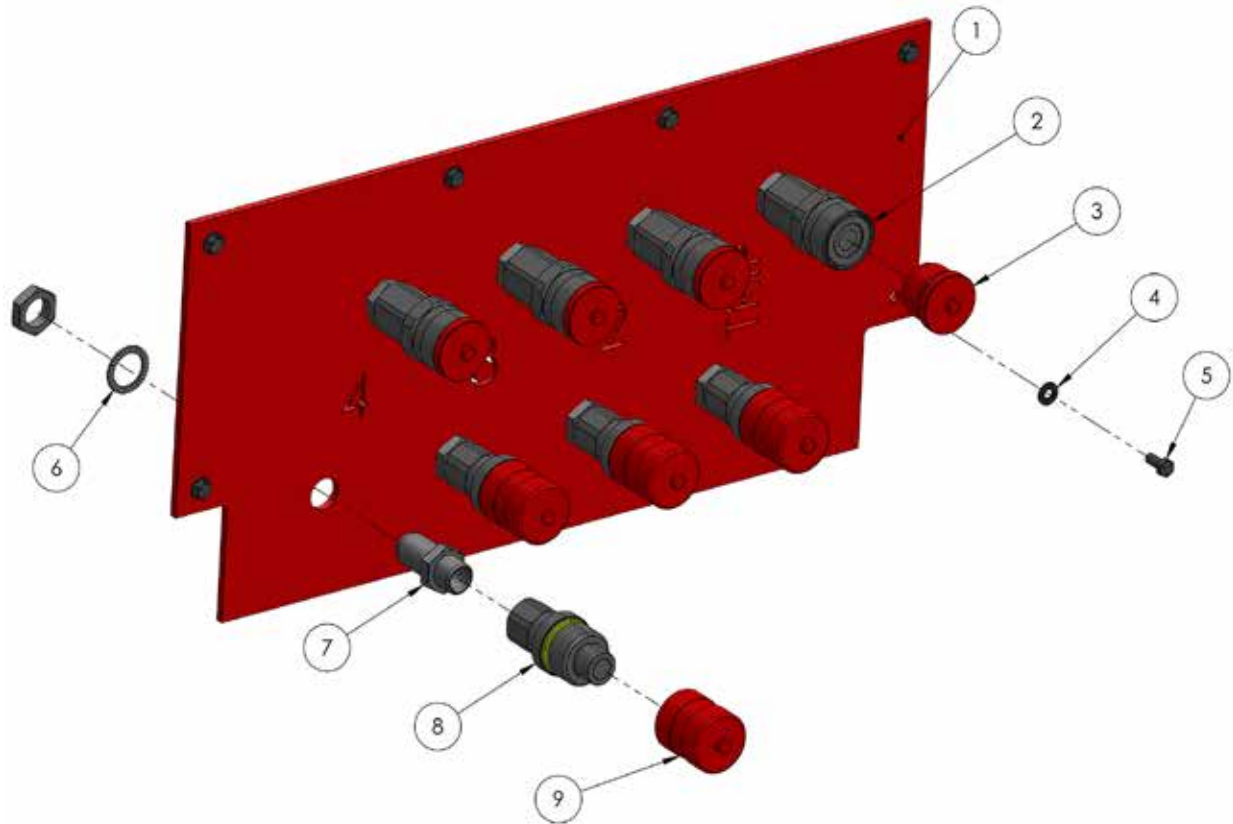

QUICK DISCONNECT MANIFOLD 4 BANK UNIT

ITEM NO.	PART NUMBER	DESCRIPTION	QTY.
1	8100170	QD MANIFOLD - FOUR BANKS	1
2	8100296	QUICK DISCONNECT FEMALE, STUCCHI VEP15P, 3/4 NPT	4
3	8100298	DUST CAP, STUCCHI VEP15R FOR FEMALE	4
4	8100312	5/16" X 3/4" HEX BOLT	6
5	8100067	5/16" BELLEVILLE WASHERS	6
6	8100311	27MM SCHNORR WASHER MCMaster #90895A224	8
7	8100038	BULKHEAD FITTINGS - 3/4 JIC M X 3/4 NPT M	8
8	8100297	QUICK DISCONNECT MALE, STUCCHI VEP15P, 3/4 NPT	4
9	8100299	DUST CAP, STUCCHI VEP15R FOR MALE	4