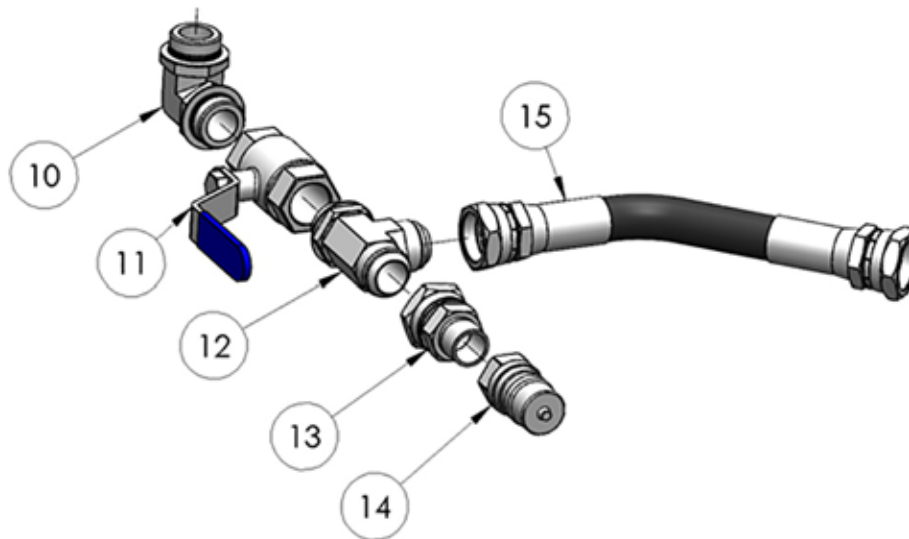

FUEL SYSTEM

ITEM NO.	PART NUMBER	DESCRIPTION	QTY.
1	8100072	FUEL GAUGE, 8" LONG	1
2	8100295	FUEL FILLER VENT CAP ASSEMBLY, 2" NPT	1
3	8100062	1/4" NPTF X 5/16 HOSE BARB	3
4	8100139	FUEL SUPPLY LINE - 5/16" X 10" LONG	1
5	N/A	CAT 2.2 PRIMARY FUEL FILTER	1
6	8100347	5/16-18" X 3.25" HEX BOLT	1
7	8100067	5/16" BELLVILLE LOCK WASHER	1
8	8100318	FUEL SEPARATOR SPACER	1
9	8100138	FUEL LINE - 5/16" X 3" LONG	1
10	8100060	1/8" NPTF X 5/16" HOSE BARB	1
11	8100096	BUTTON HEAD HEX SCREW - 1/4"-20 X 5/8"	2
12	8100316	1/4" BELLEVILLE LOCK WASHER	2
13	8100061	1/8" NPTF X 5/16 90° HOSE BARB	1
14	N/A	CAT 2.2 FUEL PUMP	1

FUEL SYSTEM ADDITIONAL FUEL LINES

ITEM NO.	PART NUMBER	DESCRIPTION	QTY.
1	8100140	FUEL SUPPLY 3/ RETURN LINE 1 (38")	2
2	8100141	FUEL RETURN LINE 2 (20")	1

FUEL TANK CLEANOUT

ITEM NO.	PART NUMBER	DESCRIPTION	QTY.
1	8100064	351 O-RING	1
2	8100033	CLEANOUT COVER	1
3	8100096	1/4-20 X 5/8" BUTTON HEAD CAP SCREW	4
4	8100338	DRAIN PLUG - 1.5" NPT	1

HYDRAULIC TANK FITTINGS

ITEM NO.	PART NUMBER	DESCRIPTION	QTY.
1	8100310	FILLER PORT F HYDRAULIC TANK	1
2	8100387	10-24 X 7/8" SHCS STAINLESS STEEL	6
3	8100389	#10 WASHER, STAINLESS STEEL	6
4	8100388	10-24 LOCKNUT, STAINLESS STEEL	6
5	8100209	HYDRAULIC TANK LID	1
6	8100312	5/16" X 3/4" HEX BOLT	12
7	8100067	5/16" BELLEVILLE WASHERS	12
8	8100077	IN-TANK HYDRAULIC STRAINER	1
9	8100123	NIPPLE - 1-1/4" MALE NPT	1

HYDRAULIC TANK FITTINGS

ITEM NO.	PART NUMBER	DESCRIPTION	QTY.
10	8100301	20 SAE M X 20 SAE M 90°	1
11	8100079	20 SAE BALL VALVE	1
12	8100302	RUN TEE - 20 SAE M X 20 JIC M X 20 JIC M	1
13	8100349	ADAPTER - 20 JIC F TO 16 NPT M	1
14	8100322	ISO B QUICK DISCONNECT, MALE 1" X 1" NPT F	2
15	8100386	SUCTION HOSE, 1-1/4" JIC F, 15" LONG	1