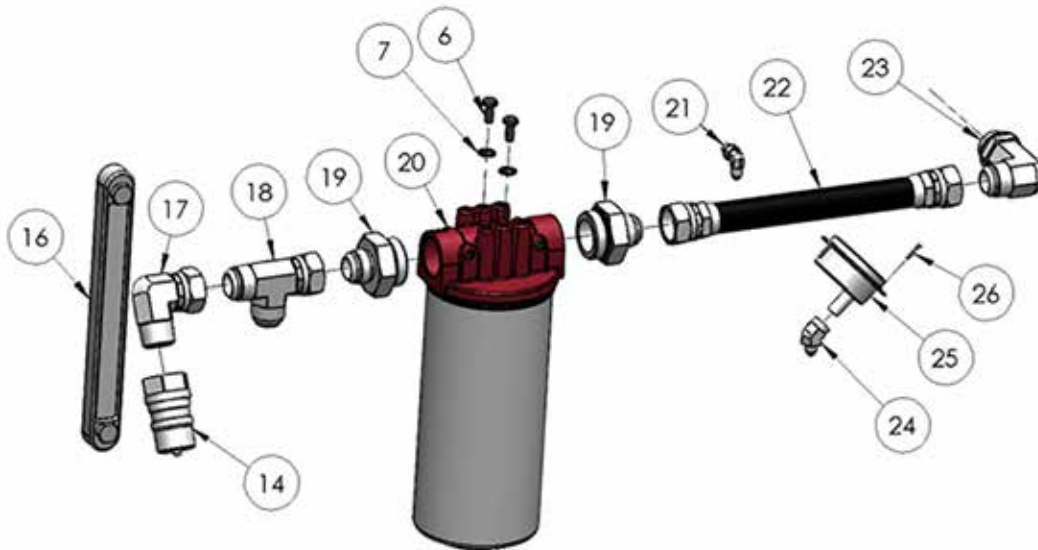

HYDRAULIC TANK FITTINGS

ITEM NO.	PART NUMBER	DESCRIPTION	QTY.
16	8100309	SIGHTGLASS F HYDRAULIC TANK - 10"	1
17	8100328	90° ELBOW, 16 NPT M X 16 JIC F SWIVEL	1
18	8100304	RUN TEE - 16 JIC F SWIVEL X 16 JIC M X 16 JIC M	1
19	8100115	20 SAE M by 16 JIC M	2
20	8100047	HYDAC MF180 FILTER	1
21	8100307	4 SAE M TO 4 JIC M SHORT 90°	1
22	8100332	HYD HOSE - 1" X 12.5"	1
23	8100306	16 SAE M TO 16 JIC M LONG 90°	1
24	8100308	45° ELBOW - 4 NPT F X 4 SAE M	1
25	8100090	PRESSURE GAUGE, 5KSI WOMAK 233.55	1
26	8100229	6-32 X 3/4 FLAT HEAD SCREW	3
N/A	8100372	DUST COVER FOR QD #8100322	2