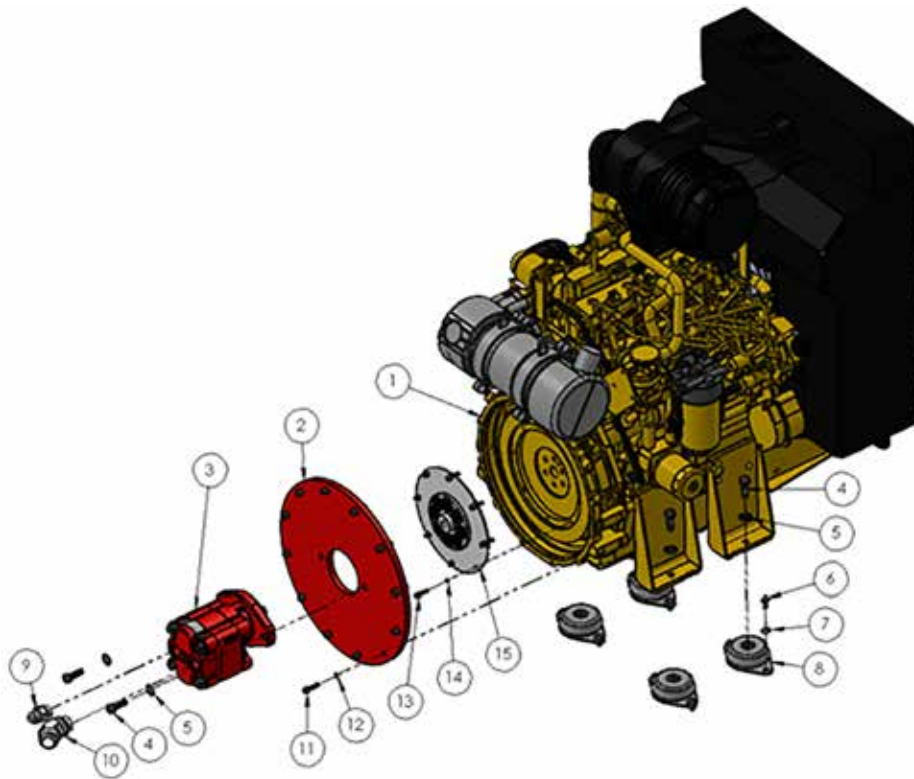

Power Pack
HP-60-A
Parts Manual

Parts Manual

CONTENTS

Main Assembly	3-5
Engine Assembly	6
Exhaust Subassembly	7
Fuel System	8-9
Cleanouts	10
Hydraulic Components	11-13
Directional Control Valve & Hoses	14-16
Manifold	17-18
Engine Control Module Mounting	19
Electrical	20
Receiver and Diagnostic Port Spare	21
Parts Box	22
Hose Bundle	23
Manual Transfer Pump	24

MAIN ASSEMBLY

ITEM NO.	PART NUMBER	DESCRIPTION	QTY.
1	8100210	HP-60 ROOF ASSEMBLY	1
2	8100192	HP-60 BASE	1
3	8100352	CAT 2.2 ENGINE ASSEMBLY	1
4	8100354	EXHAUST ASSEMBLY	1

MAIN ASSEMBLY

ITEM NO.	PART NUMBER	DESCRIPTION	QTY.
1	8100210	HP-60 ROOF ASSEMBLY	1
2	8100293	HP-60 LEG CLEVIS PIN	4
3	8100294	CLEVIS LINCH PIN	4
4	8100289	FIRE EXTINGUISHER, B,C CLASS 2.5 LB	1
5	8100316	¼" BELLEVILLE WASHER	2
6	8100096	BUTTON HEAD HEX SCREW ¼-20 X 5/8"	2
7	8100371	2" EXHAUST RAIN CAP	1

MAIN ASSEMBLY

ITEM NO.	PART NUMBER	DESCRIPTION	QTY.
1	8100368	MANUAL-PAK	1
2	8100312	5/16" X 3/4" HEX BOLT	11
3	8100067	5/16" BELLEVILLE WASHERS	14
4	8100340	STORAGE BOX	1
5	8100208	MAIN BATTERY BRACKET	1
6	8100317	5/16-18" X 2.75" HEX BOLT	3
7	8100221	HOSE COVER PANEL	1

CAT 2.2 ENGINE ASSEMBLY

ITEM NO.	PART NUMBER	DESCRIPTION	QTY.
1	8000843	CAT 2.2 ENGINE	1
2	8000941	C2.2 HAYES COUPLER	1
3	8000819	PARKER 31P GEAR PUMP	1
4	8100313	1/2-13 X 1.5" HEX BOLT	6
5	8100367	1/2" BELLEVILLE LOCK WASHER	6
6	8100314	3/8-16 X 3/4" HEX BOLT	8
7	8100315	3/8" BELLEVILLE WASHER	8
8	8000952	VIBRATION MOUNT VSCM-1	4
9	203124	3/4" JIC MALE TO 3/4" SAE MALE	1
10	8100303	45° ELBOW - 16 SAE M TO 20 JIC M	1
11	8001263	3/8-16 X 1.25" SHCS	12
12	8001268	3/8 HC SPLIT LOCKWASHER	12
13	8001269	5/16 HC SPLIT LOCKWASHER	8
14	8100232	5/16-18 X 1 SHCS	8
15	N/A (PART OF #2)	HAYES COUPLER INTERMEDIATE PLATE	1