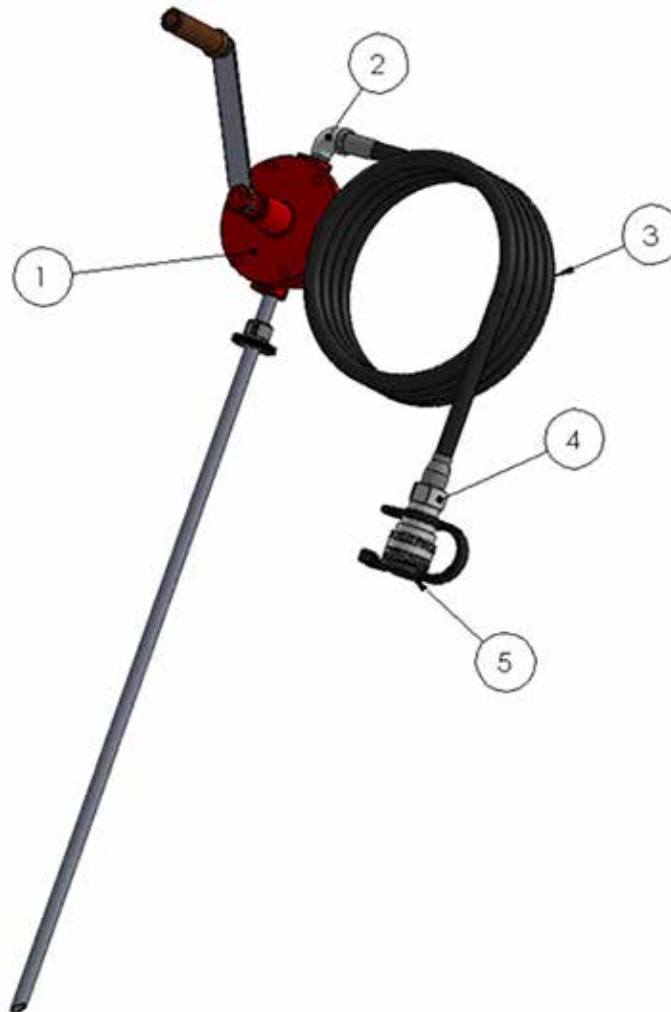

**MANUAL HYDRAULIC TRANSFER PUMP
ASSEMBLY**

ITEM NO.	PART NUMBER	DESCRIPTION	QTY.
1	8100401	HYDRAULIC TRANSFER HAND PUMP	1
2	8100402	3/4" STREET EL	1
3	8100403	3/4" HOSE, 3/4" NPT X 1" NPT, 6' LONG, LOW PRESSURE	1
4	8100323	ISO B QUICK DISCONNECT, FEMALE	1
5	8100404	DUST CAP FOR FEMALE ISO B 8100323	1