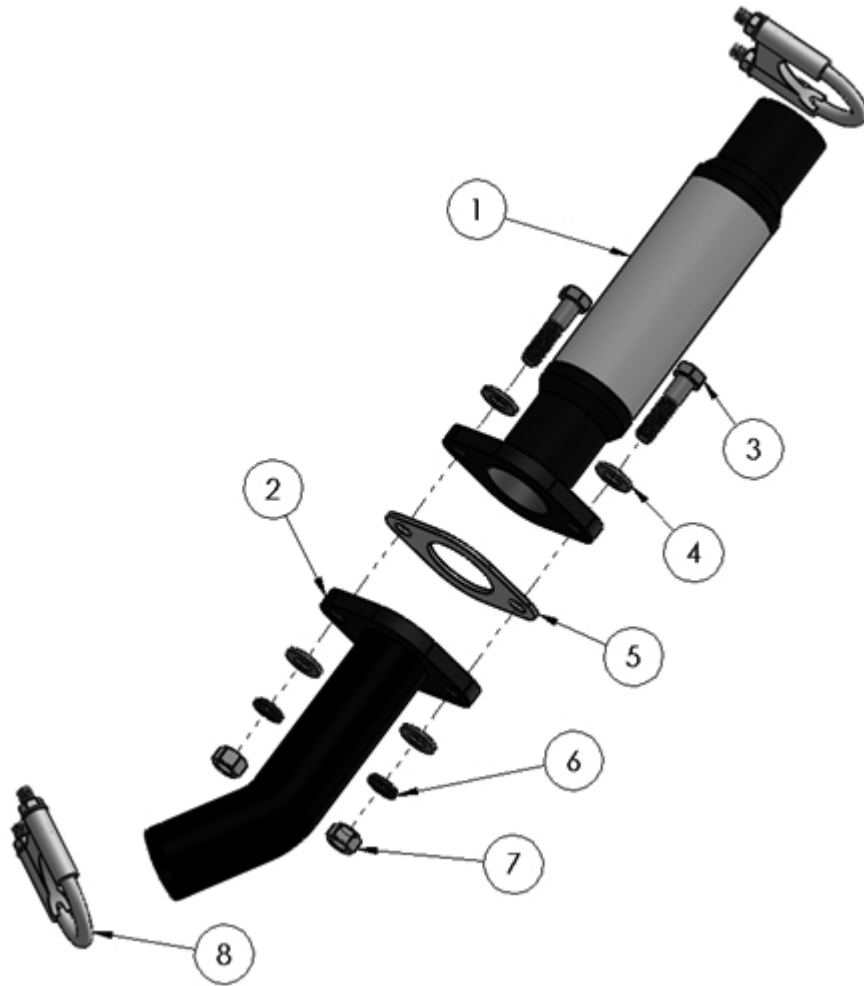

EXHAUST ASSEMBLY

ITEM NO.	PART NUMBER	DESCRIPTION	QTY.
1	8100133	EXHAUST UPPER SUBASSEMBLY	1
2	8100132	LOWER EXHAUST SUBASSEMBLY	1
3	8100336	½-13 X 2" HEX BOLT	2
4	8100167	½" FLAT WASHER	4
5	8100126	HP-60 EXHAUST GASKET	1
6	1133895	½" SPLIT LOCKWASHER	2
7	8100168	½-13 HEX NUT	2
8	8100128	2" EXHAUST CLAMP	2