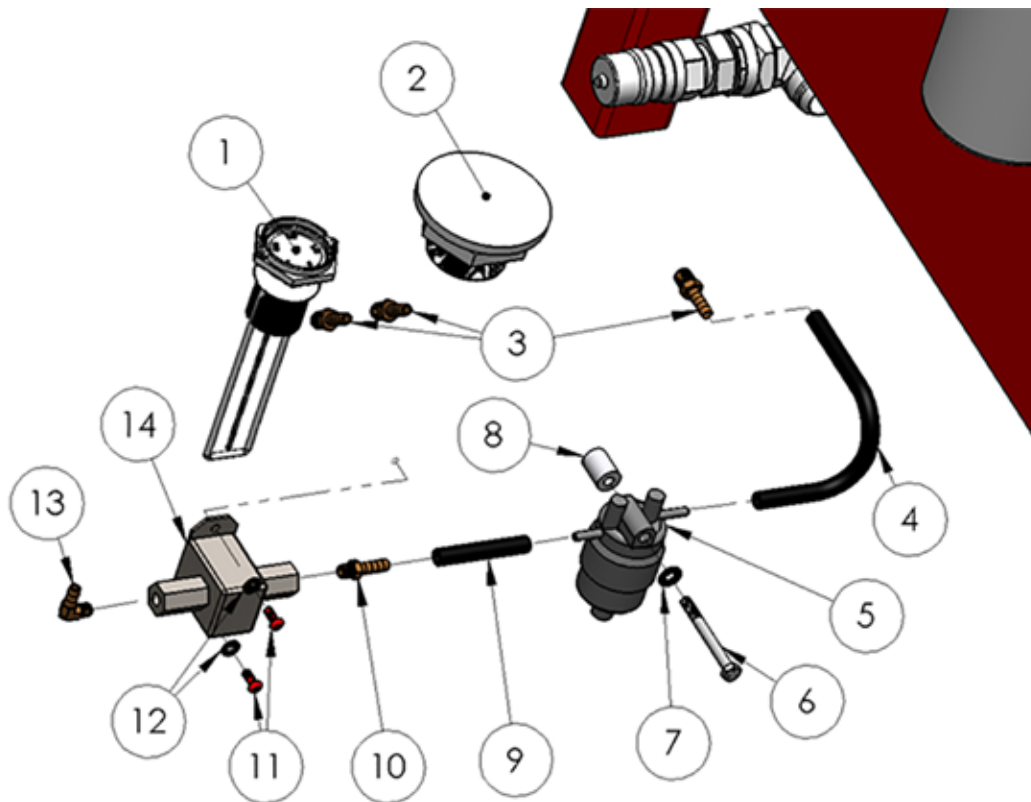

MAIN ASSEMBLY

ITEM NO.	PART NUMBER	DESCRIPTION	QTY.
1	8100210	HP-60 ROOF ASSEMBLY	1
2	8100192	HP-60 BASE	1
3	8100352	CAT 2.2 ENGINE ASSEMBLY	1
4	8100354	EXHAUST ASSEMBLY	1

MAIN ASSEMBLY

ITEM NO.	PART NUMBER	DESCRIPTION	QTY.
1	8100210	HP-60 ROOF ASSEMBLY	1
2	8100293	HP-60 LEG CLEVIS PIN	4
3	8100294	CLEVIS LINCH PIN	4
4	8100289	FIRE EXTINGUISHER, B,C CLASS 2.5 LB	1
5	8100316	¼" BELLEVILLE WASHER	2
6	8100096	BUTTON HEAD HEX SCREW ¼-20 X 5/8"	2
7	8100371	2" EXHAUST RAIN CAP	1

CAT 2.2 ENGINE ASSEMBLY

ITEM NO.	PART NUMBER	DESCRIPTION	QTY.
1	8000843	CAT 2.2 ENGINE	1
2	8000941	C2.2 HAYES COUPLER	1
3	8000819	PARKER 31P GEAR PUMP	1
4	8100313	1/2-13 X 1.5" HEX BOLT	6
5	8100367	1/2" BELLEVILLE LOCK WASHER	6
6	8100314	3/8-16 X 3/4" HEX BOLT	8
7	8100315	3/8" BELLEVILLE WASHER	8
8	8000952	VIBRATION MOUNT VSCM-1	4
9	203124	3/4" JIC MALE TO 3/4" SAE MALE	1
10	8100303	45° ELBOW - 16 SAE M TO 20 JIC M	1
11	8001263	3/8-16 X 1.25" SHCS	12
12	8001268	3/8 HC SPLIT LOCKWASHER	12
13	8001269	5/16 HC SPLIT LOCKWASHER	8
14	8100232	5/16-18 X 1 SHCS	8
15	N/A (PART OF #2)	HAYES COUPLER INTERMEDIATE PLATE	1

FUEL SYSTEM

ITEM NO.	PART NUMBER	DESCRIPTION	QTY.
1	8100072	FUEL GAUGE, 8" LONG	1
2	8100295	FUEL FILLER VENT CAP ASSEMBLY, 2" NPT	1
3	8100062	1/4" NPTF X 5/16 HOSE BARB	3
4	8100139	FUEL SUPPLY LINE - 5/16" X 10" LONG	1
5	N/A	CAT 2.2 PRIMARY FUEL FILTER	1
6	8100347	5/16-18" X 3.25" HEX BOLT	1
7	8100067	5/16" BELLVILLE LOCK WASHER	1
8	8100318	FUEL SEPARATOR SPACER	1
9	8100138	FUEL LINE - 5/16" X 3" LONG	1
10	8100060	1/8" NPTF X 5/16" HOSE BARB	1
11	8100096	BUTTON HEAD HEX SCREW - 1/4"-20 X 5/8"	2
12	8100316	1/4" BELLEVILLE LOCK WASHER	2
13	8100061	1/8" NPTF X 5/16 90° HOSE BARB	1
14	N/A	CAT 2.2 FUEL PUMP	1