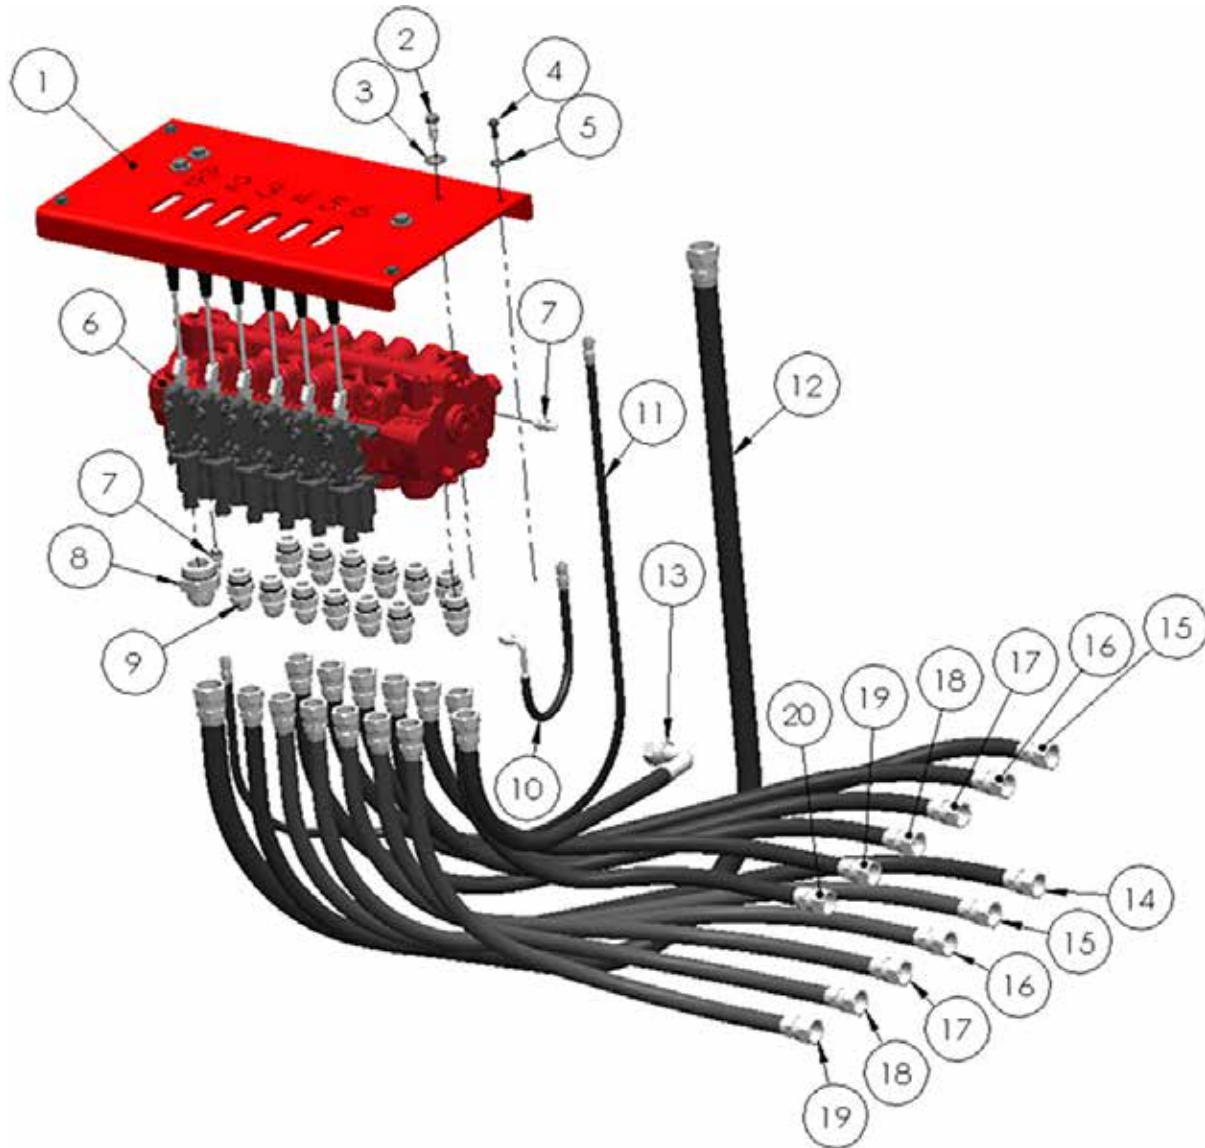

FUEL SYSTEM

ITEM NO.	PART NUMBER	DESCRIPTION	QTY.
1	8100072	FUEL GAUGE, 8" LONG	1
2	8100295	FUEL FILLER VENT CAP ASSEMBLY, 2" NPT	1
3	8100062	1/4" NPTF X 5/16 HOSE BARB	3
4	8100139	FUEL SUPPLY LINE - 5/16" X 10" LONG	1
5	N/A	CAT 2.2 PRIMARY FUEL FILTER	1
6	8100347	5/16-18" X 3.25" HEX BOLT	1
7	8100067	5/16" BELLVILLE LOCK WASHER	1
8	8100318	FUEL SEPARATOR SPACER	1
9	8100138	FUEL LINE - 5/16" X 3" LONG	1
10	8100060	1/8" NPTF X 5/16" HOSE BARB	1
11	8100096	BUTTON HEAD HEX SCREW - 1/4"-20 X 5/8"	2
12	8100316	1/4" BELLEVILLE LOCK WASHER	2
13	8100061	1/8" NPTF X 5/16 90° HOSE BARB	1
14	N/A	CAT 2.2 FUEL PUMP	1

HYDRAULIC TANK FITTINGS

ITEM NO.	PART NUMBER	DESCRIPTION	QTY.
10	8100301	20 SAE M X 20 SAE M 90°	1
11	8100079	20 SAE BALL VALVE	1
12	8100302	RUN TEE - 20 SAE M X 20 JIC M X 20 JIC M	1
13	8100349	ADAPTER - 20 JIC F TO 16 NPT M	1
14	8100322	ISO B QUICK DISCONNECT, MALE 1" X 1" NPT F	2
15	8100386	SUCTION HOSE, 1-1/4" JIC F, 15" LONG	1

**DIRECTIONAL CONTROL VALVE & HOSES
4 & 6 BANK UNIT**

DIRECTIONAL CONTROL VALVE & HOSES

4 BANK UNIT

ITEM NO.	PART NUMBER	DESCRIPTION	QTY.
1	8100207	DCV MOUNTING PLATE - FOUR BANK	1
2	8100068	7/16-20 X 1" HEX BOLT	4
3	8100069	7/16" BELLEVILLE WASHERS	4
4	8100312	5/16" X 3/4" HEX BOLT	4
5	8100067	5/16" BELLEVILLE WASHERS	4
6	8000946	HYDAC DX6 DCV 4 BANK	1
7	55123	4 SAE M TO 4 JIC M	2
8	8100115	20 SAE M BY 16 JIC M	1
9	203124	3/4" JIC MALE TO 3/4" ORB MALE	9
10	8100334	HYD HOSE - 1/4" X 16" W/ SHORT 90° (GAUGE)	1
11	8100333	HYD HOSE - 1/4" X 54" (PILOT DRAIN)	1
12	8100331	HYD HOSE - 1" X 72" (DCV OUTLET)	1
13	8100325	HYD HOSE - 3/4" X 26" W/ MED 90° (DCV INLET)	1
14	8100329	HYD HOSE - 3/4" X 50", 1B	1
15	8100102	HYD HOSE - 3/4" X 46", 1A & 2B	2
16	8100327	HYD HOSE - 3/4" X 40", 2A & 3B	2
17	8100106	HYD HOSE - 3/4" X 36", 3A & 4B	2
18	8100105	HYD HOSE - 3/4" X 32", 4A	1