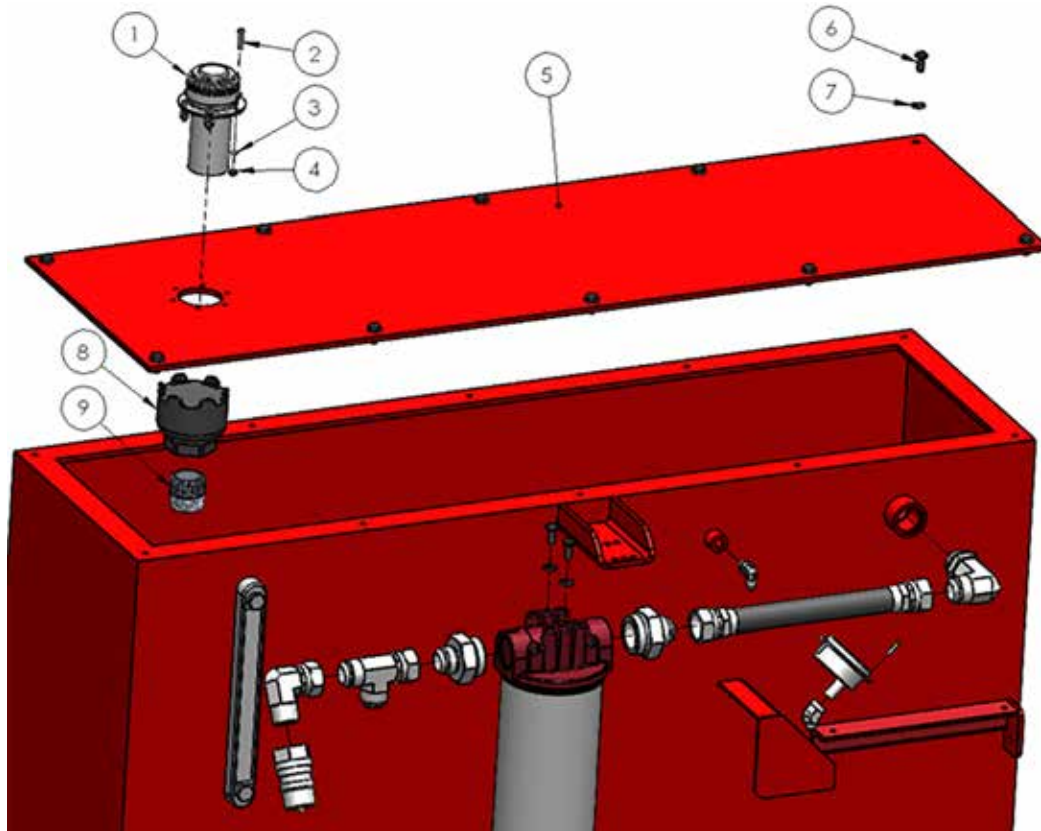

HYDRAULIC TANK FITTINGS

ITEM NO.	PART NUMBER	DESCRIPTION	QTY.
1	8100310	FILLER PORT F HYDRAULIC TANK	1
2	8100387	10-24 X 7/8" SHCS STAINLESS STEEL	6
3	8100389	#10 WASHER, STAINLESS STEEL	6
4	8100388	10-24 LOCKNUT, STAINLESS STEEL	6
5	8100209	HYDRAULIC TANK LID	1
6	8100312	5/16" X 3/4" HEX BOLT	12
7	8100067	5/16" BELLEVILLE WASHERS	12
8	8100077	IN-TANK HYDRAULIC STRAINER	1
9	8100123	NIPPLE - 1-1/4" MALE NPT	1