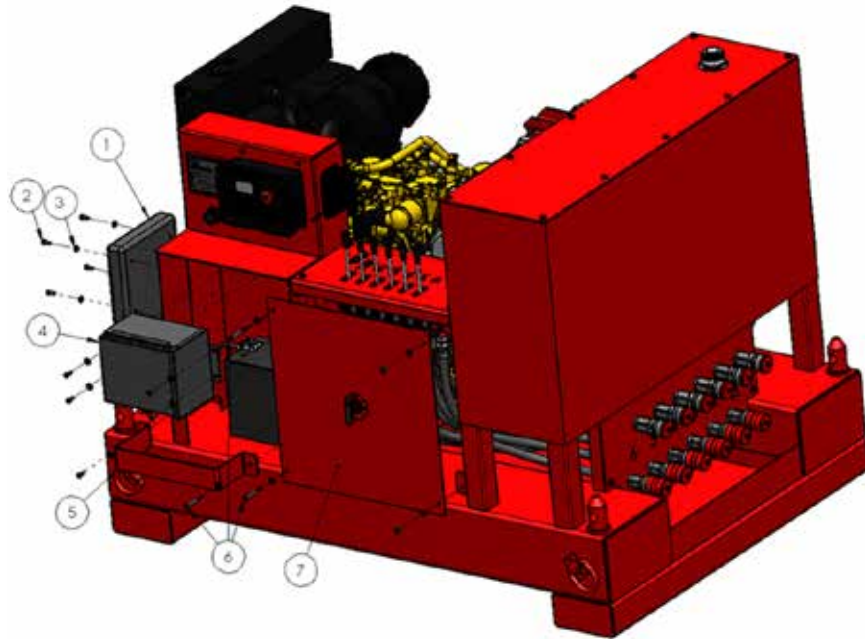

MAIN ASSEMBLY

ITEM NO.	PART NUMBER	DESCRIPTION	QTY.
1	8100368	MANUAL-PAK	1
2	8100312	5/16" X 3/4" HEX BOLT	11
3	8100067	5/16" BELLEVILLE WASHERS	14
4	8100340	STORAGE BOX	1
5	8100208	MAIN BATTERY BRACKET	1
6	8100317	5/16-18" X 2.75" HEX BOLT	3
7	8100221	HOSE COVER PANEL	1