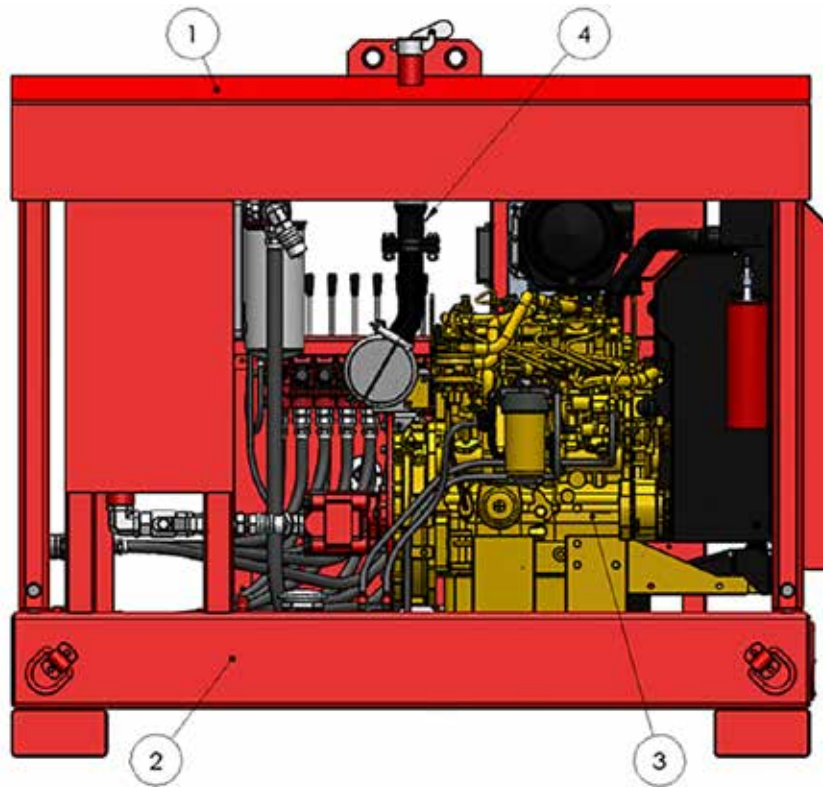

Power Pack
HP-60-A
Parts Manual

Parts Manual

CONTENTS

Main Assembly	3-5
Engine Assembly	6
Exhaust Subassembly	7
Fuel System	8-9
Cleanouts	10
Hydraulic Components	11-13
Directional Control Valve & Hoses	14-16
Manifold	17-18
Engine Control Module Mounting	19
Electrical	20
Receiver and Diagnostic Port Spare	21
Parts Box	22
Hose Bundle	23
Manual Transfer Pump	24

MAIN ASSEMBLY

ITEM NO.	PART NUMBER	DESCRIPTION	QTY.
1	8100210	HP-60 ROOF ASSEMBLY	1
2	8100192	HP-60 BASE	1
3	8100352	CAT 2.2 ENGINE ASSEMBLY	1
4	8100354	EXHAUST ASSEMBLY	1

MAIN ASSEMBLY

ITEM NO.	PART NUMBER	DESCRIPTION	QTY.
1	8100210	HP-60 ROOF ASSEMBLY	1
2	8100293	HP-60 LEG CLEVIS PIN	4
3	8100294	CLEVIS LINCH PIN	4
4	8100289	FIRE EXTINGUISHER, B,C CLASS 2.5 LB	1
5	8100316	¼" BELLEVILLE WASHER	2
6	8100096	BUTTON HEAD HEX SCREW ¼-20 X 5/8"	2
7	8100371	2" EXHAUST RAIN CAP	1

MAIN ASSEMBLY

ITEM NO.	PART NUMBER	DESCRIPTION	QTY.
1	8100368	MANUAL-PAK	1
2	8100312	5/16" X 3/4" HEX BOLT	11
3	8100067	5/16" BELLEVILLE WASHERS	14
4	8100340	STORAGE BOX	1
5	8100208	MAIN BATTERY BRACKET	1
6	8100317	5/16-18" X 2.75" HEX BOLT	3
7	8100221	HOSE COVER PANEL	1

CAT 2.2 ENGINE ASSEMBLY

ITEM NO.	PART NUMBER	DESCRIPTION	QTY.
1	8000843	CAT 2.2 ENGINE	1
2	8000941	C2.2 HAYES COUPLER	1
3	8000819	PARKER 31P GEAR PUMP	1
4	8100313	1/2-13 X 1.5" HEX BOLT	6
5	8100367	1/2" BELLEVILLE LOCK WASHER	6
6	8100314	3/8-16 X 3/4" HEX BOLT	8
7	8100315	3/8" BELLEVILLE WASHER	8
8	8000952	VIBRATION MOUNT VSCM-1	4
9	203124	3/4" JIC MALE TO 3/4" SAE MALE	1
10	8100303	45° ELBOW - 16 SAE M TO 20 JIC M	1
11	8001263	3/8-16 X 1.25" SHCS	12
12	8001268	3/8 HC SPLIT LOCKWASHER	12
13	8001269	5/16 HC SPLIT LOCKWASHER	8
14	8100232	5/16-18 X 1 SHCS	8
15	N/A (PART OF #2)	HAYES COUPLER INTERMEDIATE PLATE	1