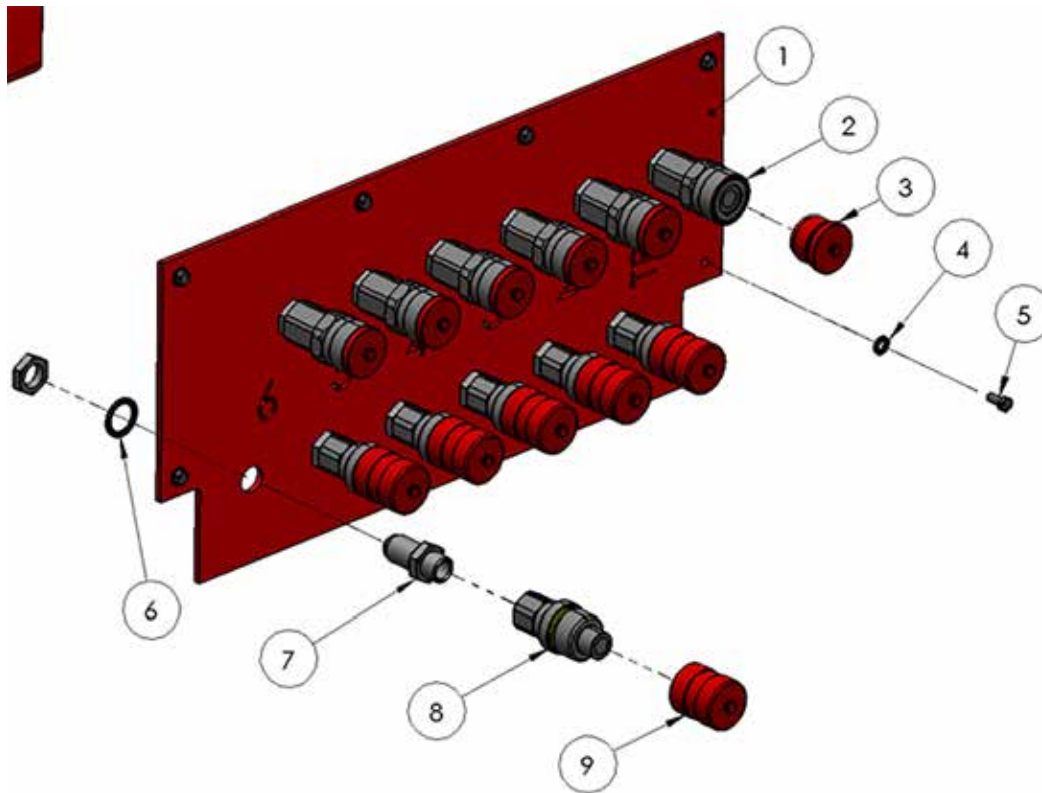

QUICK DISCONNECT MANIFOLD 6 BANK UNIT

ITEM NO.	PART NUMBER	DESCRIPTION	QTY.
1	8100171	QD MANIFOLD - SIX BANKS	1
2	8100296	QUICK DISCONNECT FEMALE, STUCCHI VEP15P, 3/4 NPT	6
3	8100298	DUST CAP, STUCCHI VEP15R FOR FEMALE	6
4	8100312	5/16" X 3/4" HEX BOLT	6
5	8100067	5/16" BELLEVILLE WASHERS	6
6	8100311	27MM SCHNORR WASHER MCMaster #90895A224	12
7	8100038	BULKHEAD FITTINGS - 3/4 JIC M X 3/4 NPT M	12
8	8100297	QUICK DISCONNECT MALE, STUCCHI VEP15P, 3/4 NPT	6
9	8100299	DUST CAP, STUCCHI VEP15R FOR MALE	6