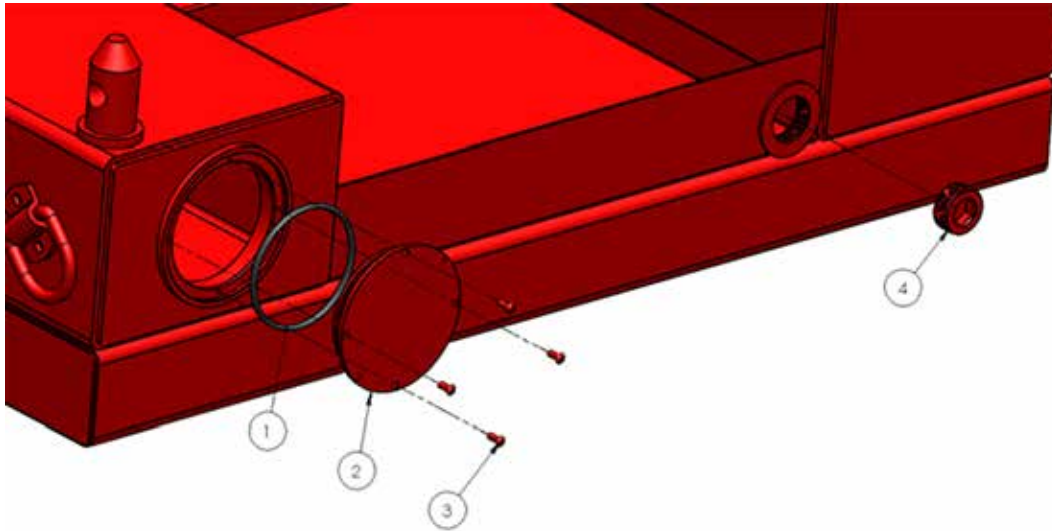

FUEL TANK CLEANOUT

ITEM NO.	PART NUMBER	DESCRIPTION	QTY.
1	8100064	351 O-RING	1
2	8100033	CLEANOUT COVER	1
3	8100096	1/4-20 X 5/8" BUTTON HEAD CAP SCREW	4
4	8100338	DRAIN PLUG - 1.5" NPT	1