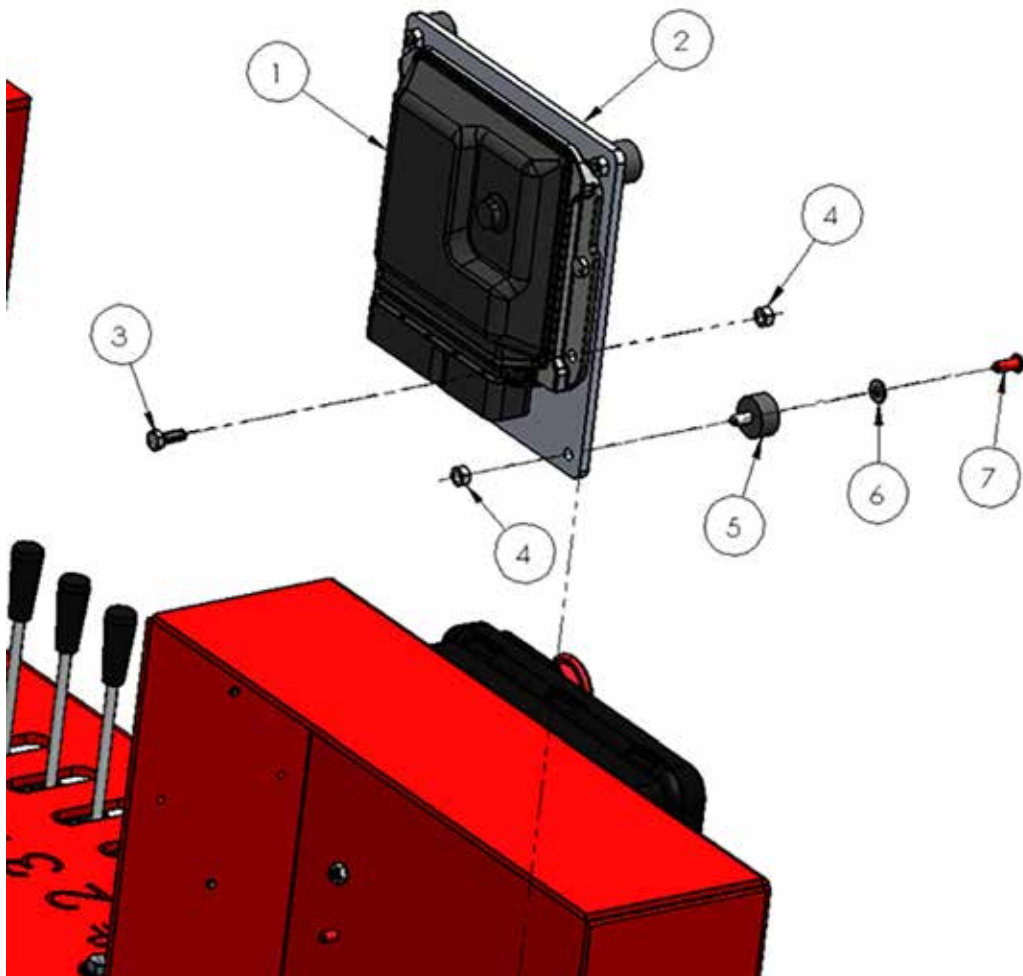

ENGINE CONTROL MODULE MOUNTING

ITEM NO.	PART NUMBER	DESCRIPTION	QTY
1	N/A	CAT 2.2 ECM	1
2	8100222	ECM MOUNTING PLATE	1
3	8100406	1/4-20 X 3/4" SS HEX BOLT	4
4	8001054	1/4-20 HEX NUT	8
5	8100135	VIBRATION MOUNT	4
6	8100316	1/4" BELLEVILLE WASHER	4
7	8100096	1/4-20 X 5/8" BUTTON HEAD CAP SCREW	4