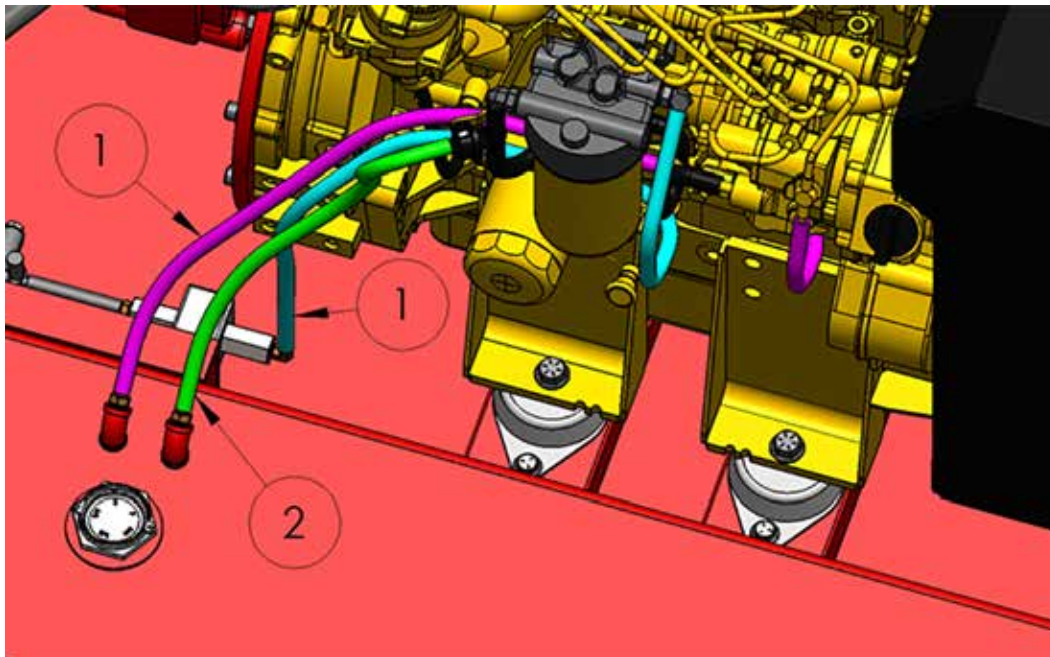

FUEL SYSTEM ADDITIONAL FUEL LINES

ITEM NO.	PART NUMBER	DESCRIPTION	QTY.
1	8100140	FUEL SUPPLY 3/ RETURN LINE 1 (38")	2
2	8100141	FUEL RETURN LINE 2 (20")	1