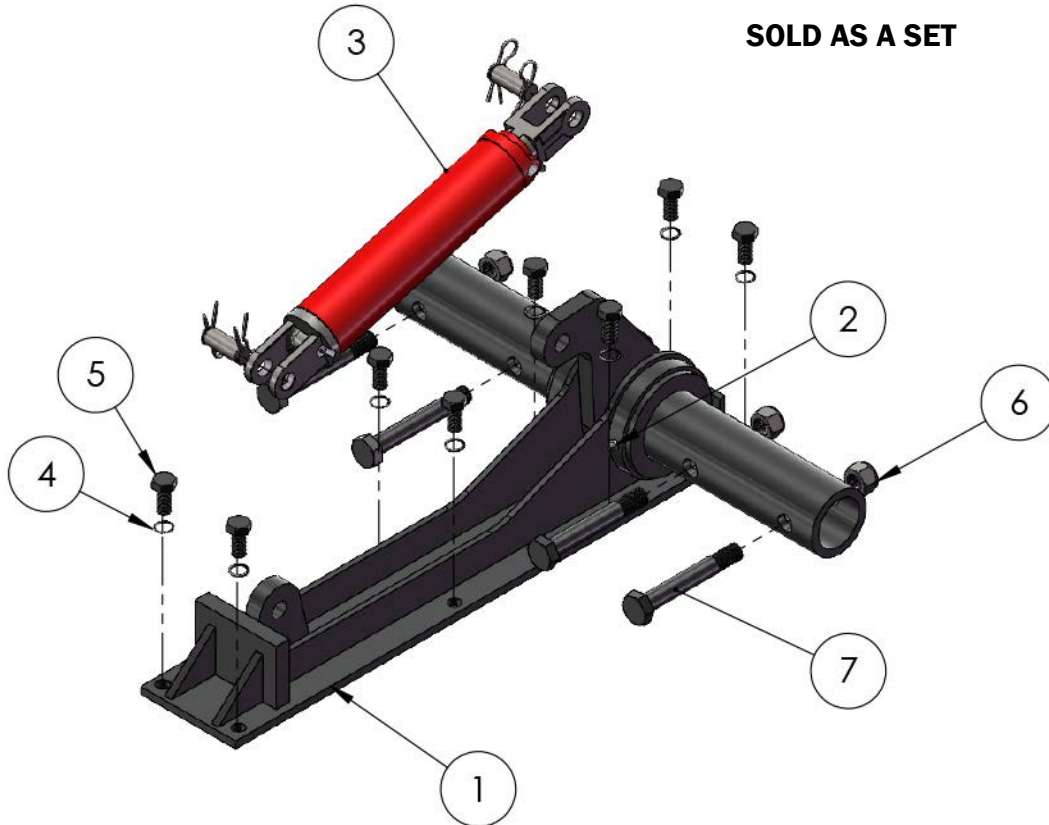

#	WEIGHT	DESCRIPTION
8004734-set	248lbs	Bolt on Pile Gate Body

PILECO INC.

Parts Manual

**PILEGATE BODY ASSEMBLY
8004734-SET**

WEIGHT TOTAL APPROX. 248 LB

SOLD AS A SET

ITEM NO.	PART NO.	DESCRIPTION	QTY.
1	8004734-WELD	PILEGATE BODY SET	1
2	8004452	8MM X 1 GREASE ZERK STRAIGHT	2
3	8000846	3" X 12" CYLINDER W300120-S	1
4	204114	20MM SCHNORR SAFETY WASHER	8
5	8001189	20-2.5 X 40 HEX HEAD CAPSCREW	8
6	8000470	1-8 NYLON INSERT LOCKNUT	4
7	8002104	1-8 X 7 HEX HEAD CAPSCREW GR 5	4

ITEM NO.	PART NO.	DESCRIPTION	QTY.
1	204114	20MM SCHNORR SAFETY WASHER	16
2	8001189	20-2.5 X 40 HEX HEAD CAPSCREW	16
3	8002104	1-8 X 7 HEX HEAD CAPSCREW GR 5	8
4	8000470	1-8 NYLON INSERT LOCKNUT	8