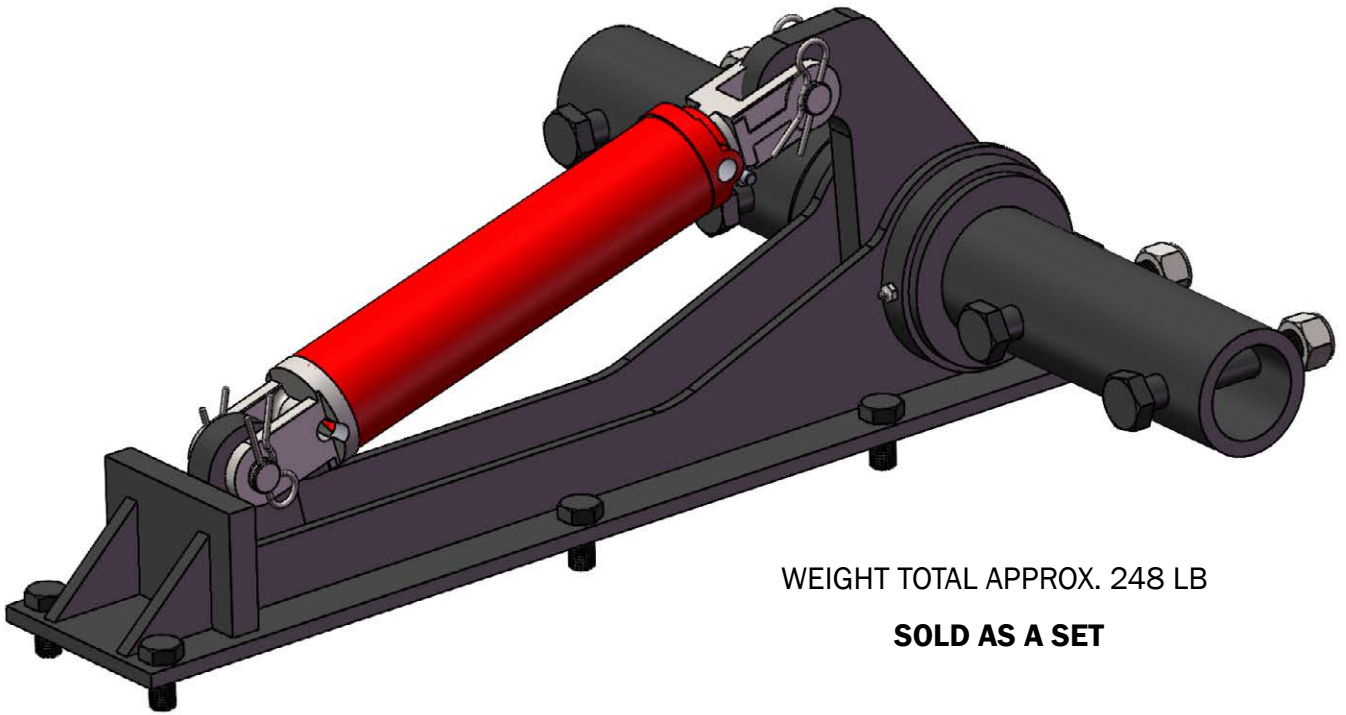

#	WEIGHT	DESCRIPTION
8004734-set	248lbs	Bolt on Pile Gate Body

PILECO INC.

Parts Manual

**PILEGATE BODY ASSEMBLY
8004734-SET**

WEIGHT TOTAL APPROX. 248 LB

SOLD AS A SET

ITEM NO.	PART NO.	DESCRIPTION	QTY.
1	8004734-WELD	PILEGATE BODY SET	1
2	8004452	8MM X 1 GREASE ZERK STRAIGHT	2
3	8000846	3" X 12" CYLINDER W300120-S	1
4	204114	20MM SCHNORR SAFETY WASHER	8
5	8001189	20-2.5 X 40 HEX HEAD CAPSCREW	8
6	8000470	1-8 NYLON INSERT LOCKNUT	4
7	8002104	1-8 X 7 HEX HEAD CAPSCREW GR 5	4

ITEM NO.	PART NO.	DESCRIPTION	QTY.
1	204114	20MM SCHNORR SAFETY WASHER	16
2	8001189	20-2.5 X 40 HEX HEAD CAPSCREW	16
3	8002104	1-8 X 7 HEX HEAD CAPSCREW GR 5	8
4	8000470	1-8 NYLON INSERT LOCKNUT	8